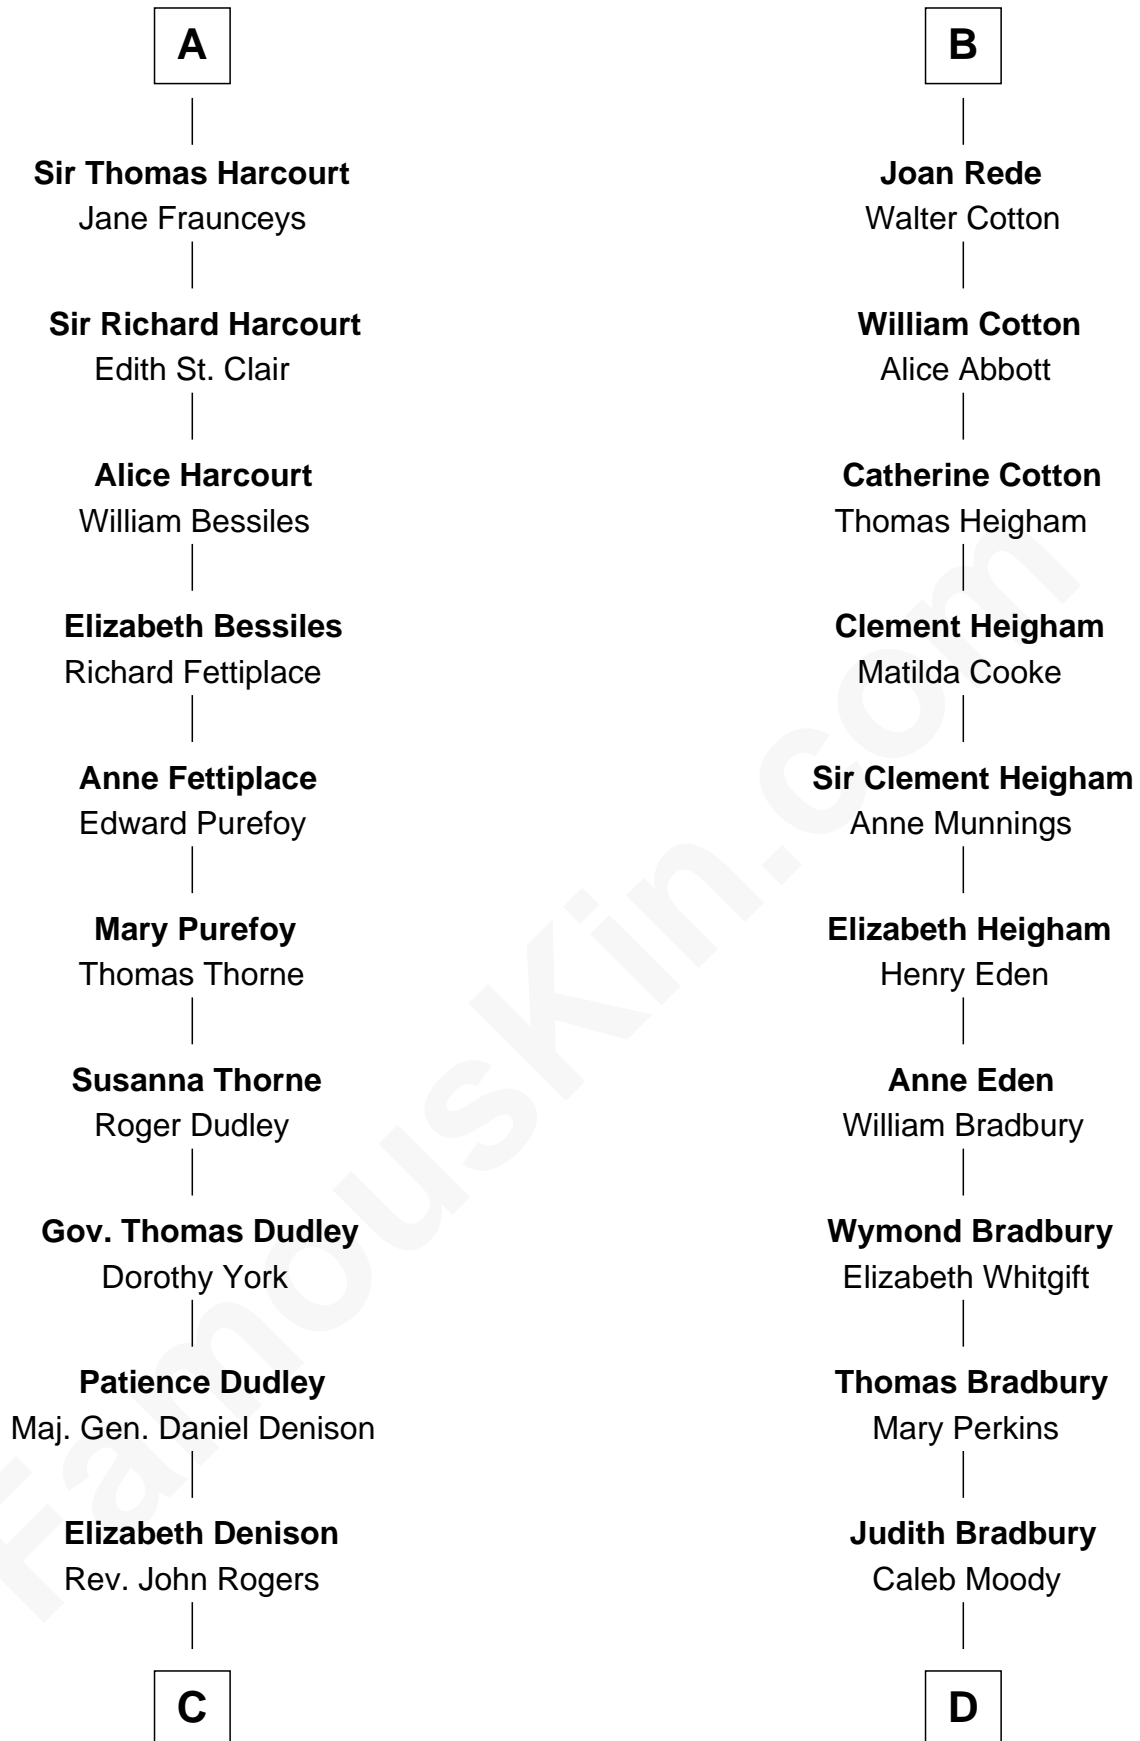

# FamousKin.com Relationship Chart of

**Nicholas Gilman**

*Signer of the U.S. Constitution*

20th cousin 1 time removed of

**Ralph Waldo Emerson**

*American Poet*

**C**

**Rev. Nathaniel Rogers**

Sarah Purkiss

**Elizabeth Rogers**

Rev. John Taylor

**Ann Taylor**

Nicholas Gilman

**Nicholas Gilman**

*Signer of the U.S. Constitution*

**D**