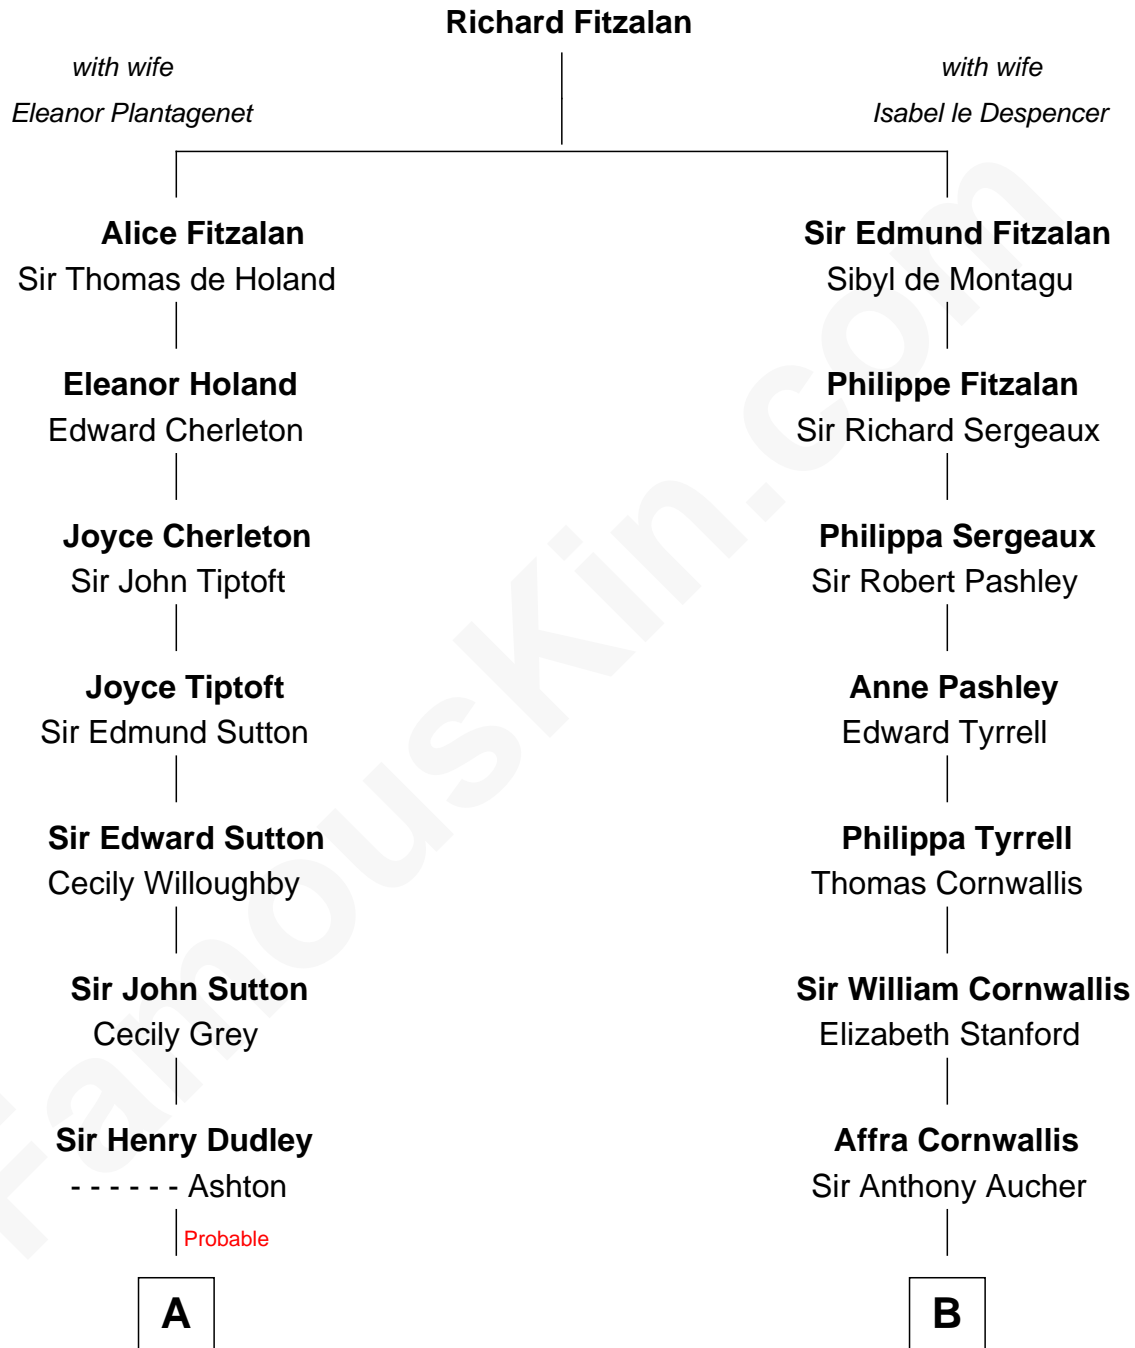

FamousKin.com

Relationship Chart of

Nicholas Gilman

Signer of the U.S. Constitution

14th cousin 7 times removed of

Admiral Richard Byrd
Polar Explorer

C

Eliza Bolling West
Dr. Joel Walker Flood

Col. Henry De La Warr Flood
Mary Elizabeth Trent

Joel Walker Flood
Ella Faulkner

Eleanor Bolling Flood
Richard Evelyn Byrd

Admiral Richard Byrd
Polar Explorer

FamousKin.com