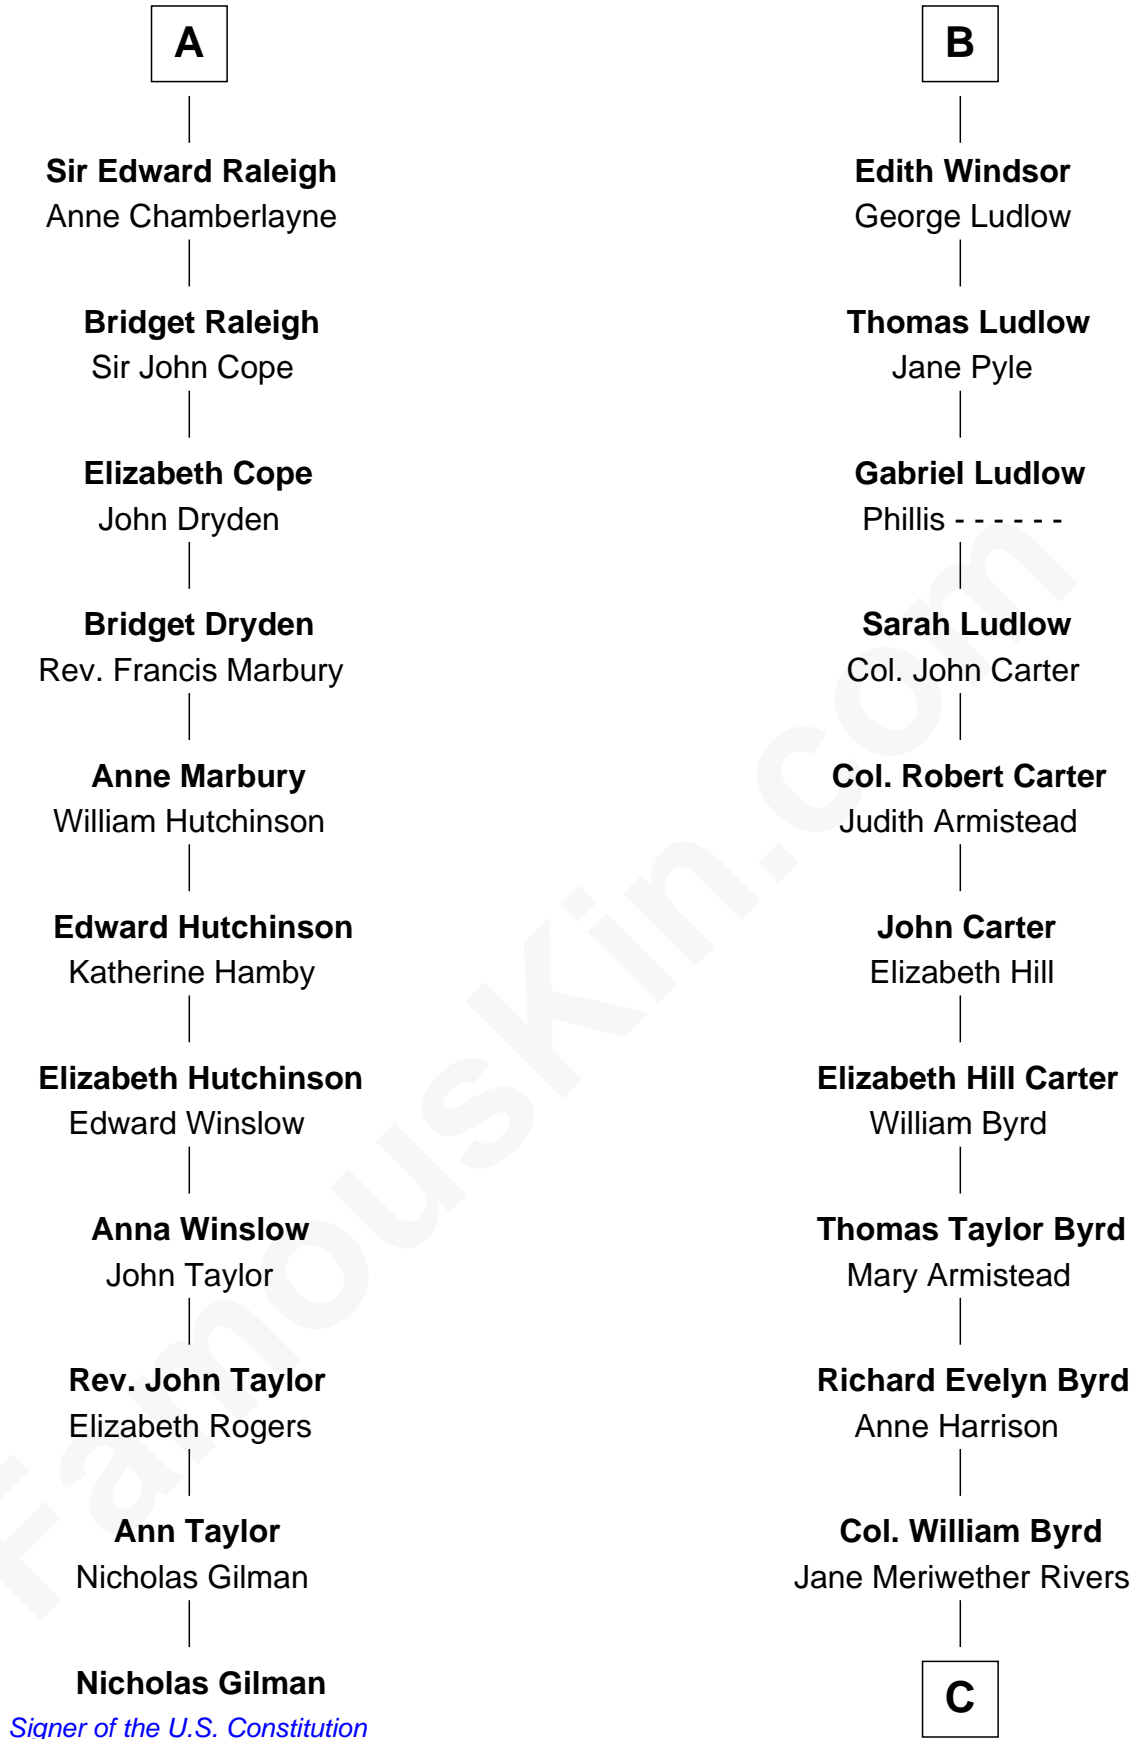

FamousKin.com

Relationship Chart of

Nicholas Gilman

Signer of the U.S. Constitution

17th cousin 1 time removed of

Admiral Richard Byrd

Polar Explorer

Humphrey de Bohun
Elizabeth Plantagenet

Eleanor de Bohun
Sir James le Boteler

Pernel le Boteler
Sir Gilbert Talbot

Sir Richard Talbot
Ankaret le Strange

Mary Talbot
Sir Thomas Greene

Sir Thomas Greene
Phillippa Ferrers

Elizabeth Greene
William Raleigh

Sir Edward Raleigh
Margaret Verney

A

Margaret de Bohun
Sir Hugh de Courtnay

Elizabeth de Courtnay
Sir Andrew Luttrell

Sir Hugh Luttrell
Catherine de Beaumont

Elizabeth Luttrell
John Stratton

Elizabeth Stratton
John Andrews

Elizabeth Andrews
Sir Thomas de Windsor

Sir Andrews de Windsor
Elizabeth Blount

B

C

Richard Evelyn Byrd
Eleanor Bolling Flood

Admiral Richard Byrd
Polar Explorer

FamousKin.com