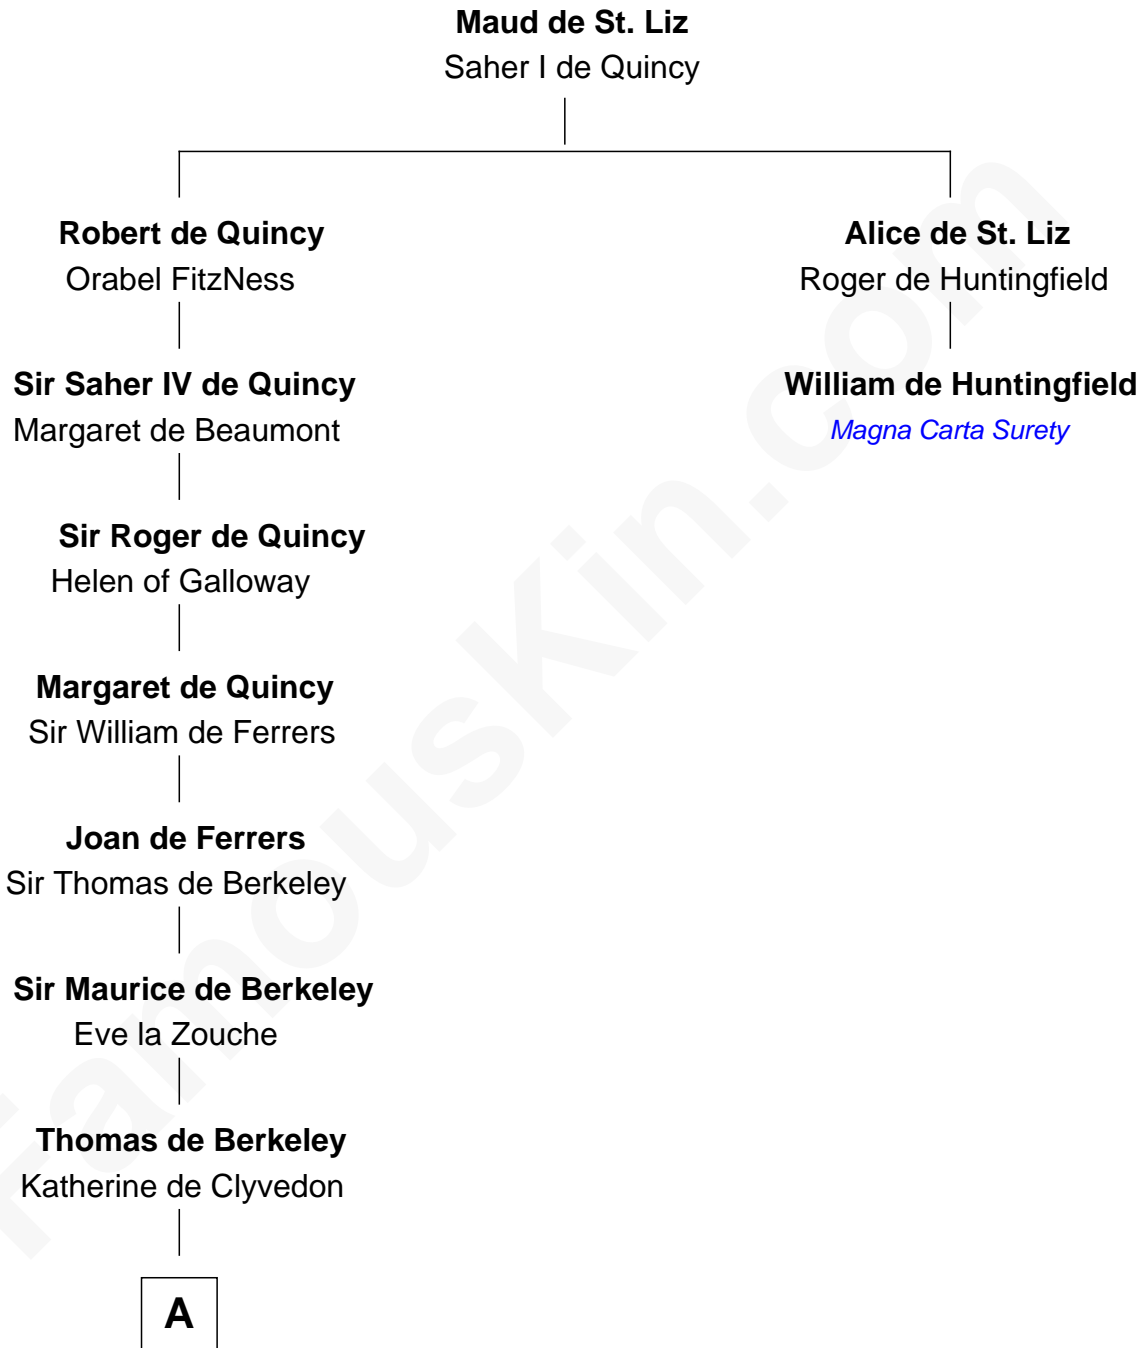

# FamousKin.com Relationship Chart of

**Nicholas Gilman**

*Signer of the U.S. Constitution*

1st cousin 19 times removed of

**William de Huntingfield**

*Magna Carta Surety*

**B**

Rev. Nathaniel Rogers

Sarah Purkiss

Elizabeth Rogers

Rev. John Taylor

Ann Taylor

Nicholas Gilman

**Nicholas Gilman**

*Signer of the U.S. Constitution*