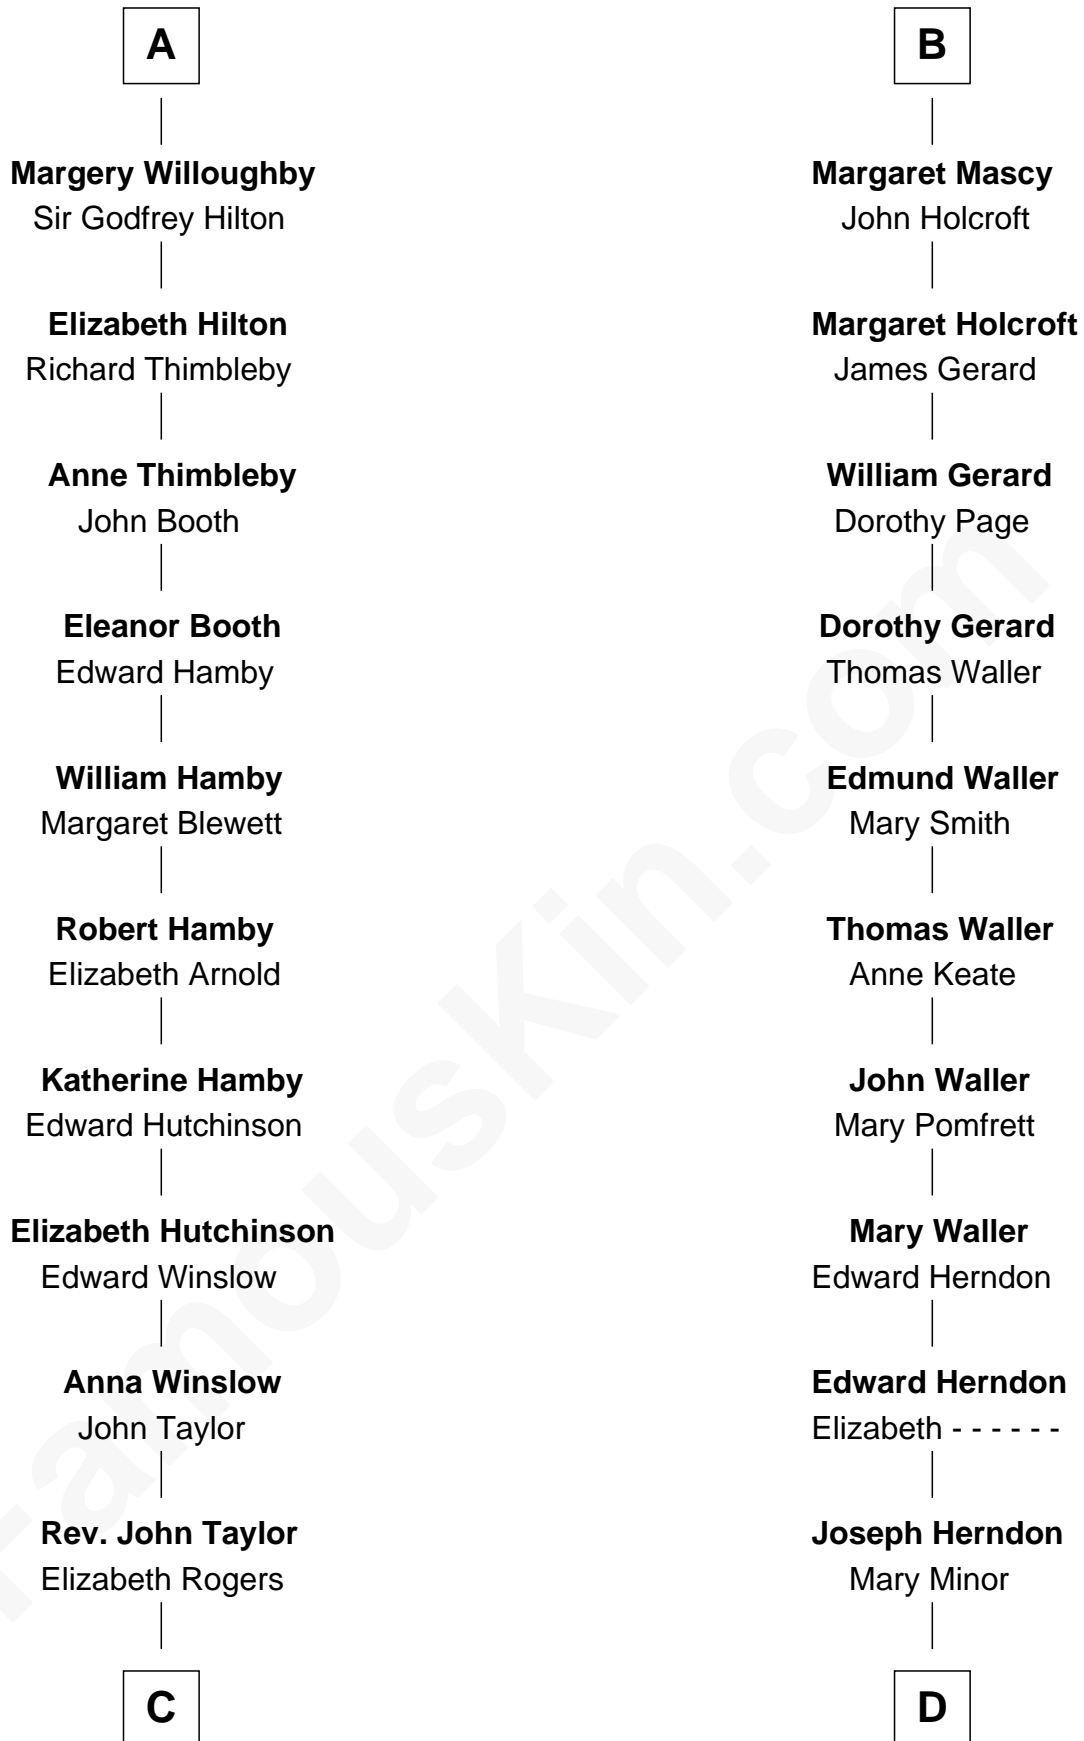

FamousKin.com

Relationship Chart of

Nicholas Gilman

Signer of the U.S. Constitution

18th cousin 1 time removed of

Ellen (Herndon) Arthur

Wife of President Chester A. Arthur

C

Ann Taylor
Nicholas Gilman

Nicholas Gilman
Signer of the U.S. Constitution

D

Dabney Herndon
Elizabeth Hull

Capt. William Lewis Herndon
Frances Elizabeth Hansborough

Ellen (Herndon) Arthur
Wife of President Chester Arthur