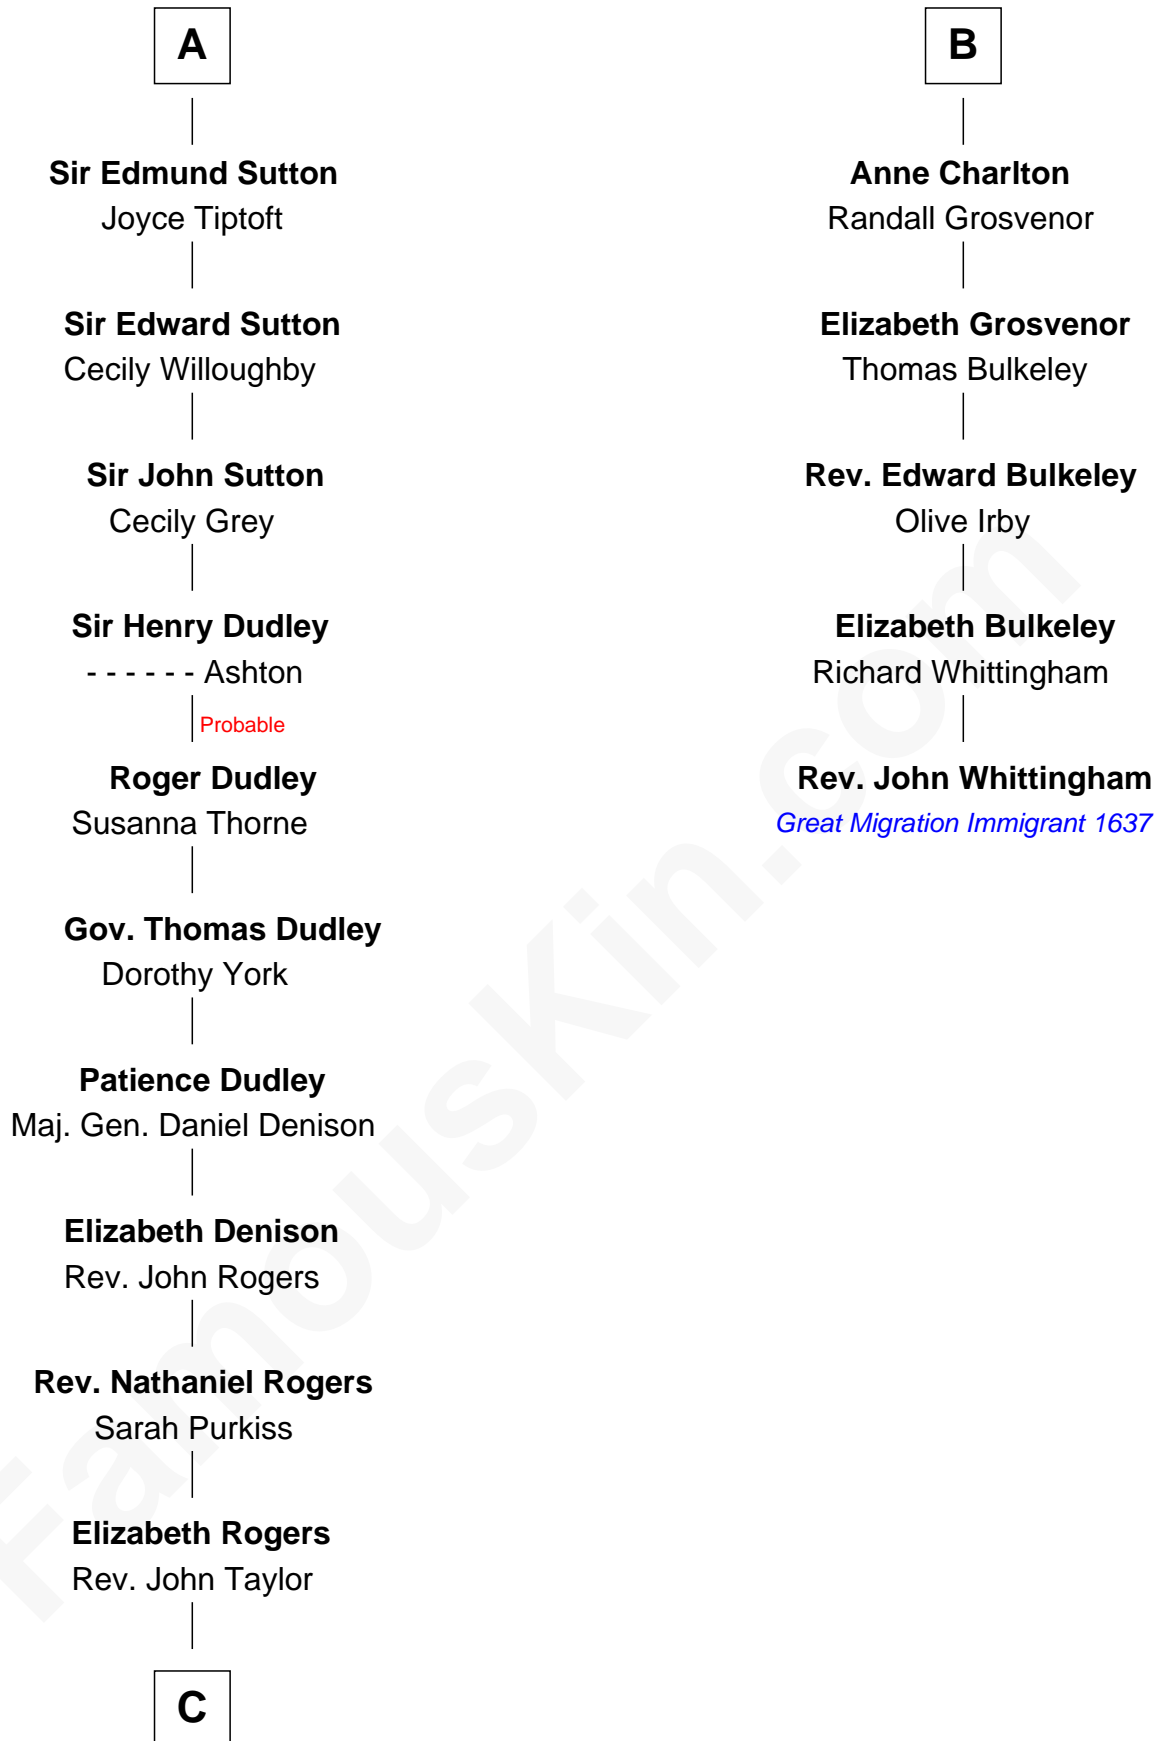

FamousKin.com

Relationship Chart of

Nicholas Gilman

Signer of the U.S. Constitution

11th cousin 7 times removed of

Rev. John Whittingham

(c1616 - 1639) Great Migration Immigrant 1637

C

—
Ann Taylor

Nicholas Gilman

—
Nicholas Gilman

Signer of the U.S. Constitution

FamousKin.com