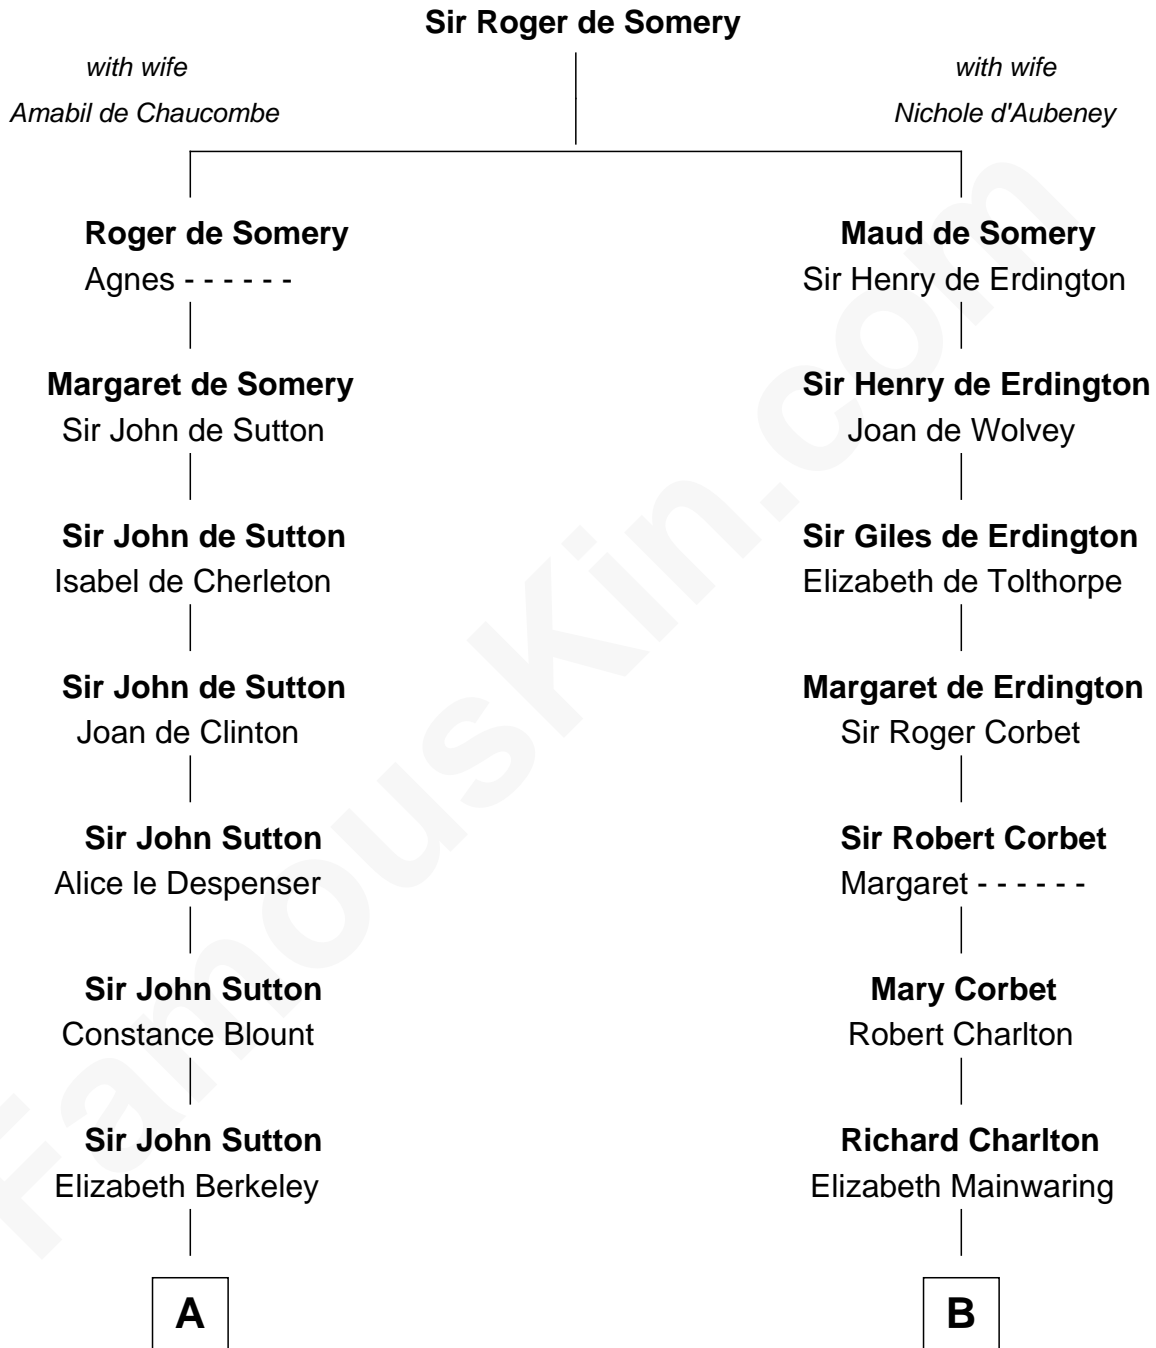

FamousKin.com

Relationship Chart of

Nicholas Gilman

Signer of the U.S. Constitution

11th cousin 7 times removed of

Rev. John Whittingham

(c1616 - 1639) Great Migration Immigrant 1637

C

—
Ann Taylor

Nicholas Gilman

—
Nicholas Gilman

Signer of the U.S. Constitution

FamousKin.com