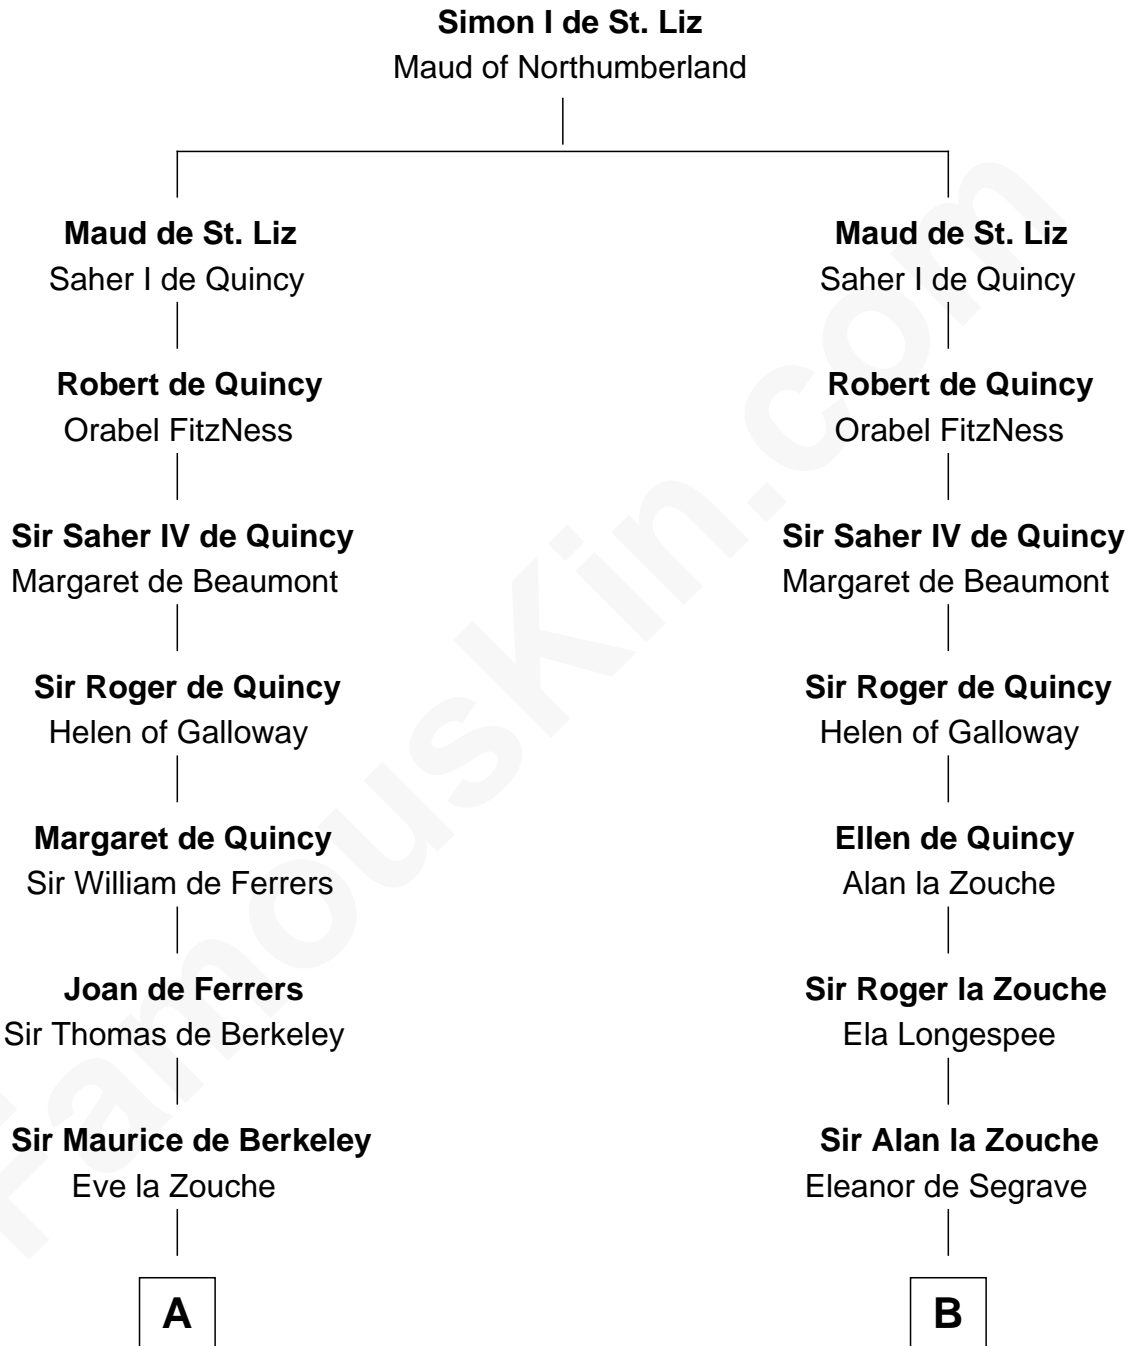

FamousKin.com

Relationship Chart of

Nicholas Gilman

Signer of the U.S. Constitution

18th cousin 3 times removed of

Rev. John Whittingham

(c1616 - 1639) Great Migration Immigrant 1637

C

Elizabeth Denison

Rev. John Rogers

Rev. Nathaniel Rogers

Sarah Purkiss

Elizabeth Rogers

Rev. John Taylor

Ann Taylor

Nicholas Gilman