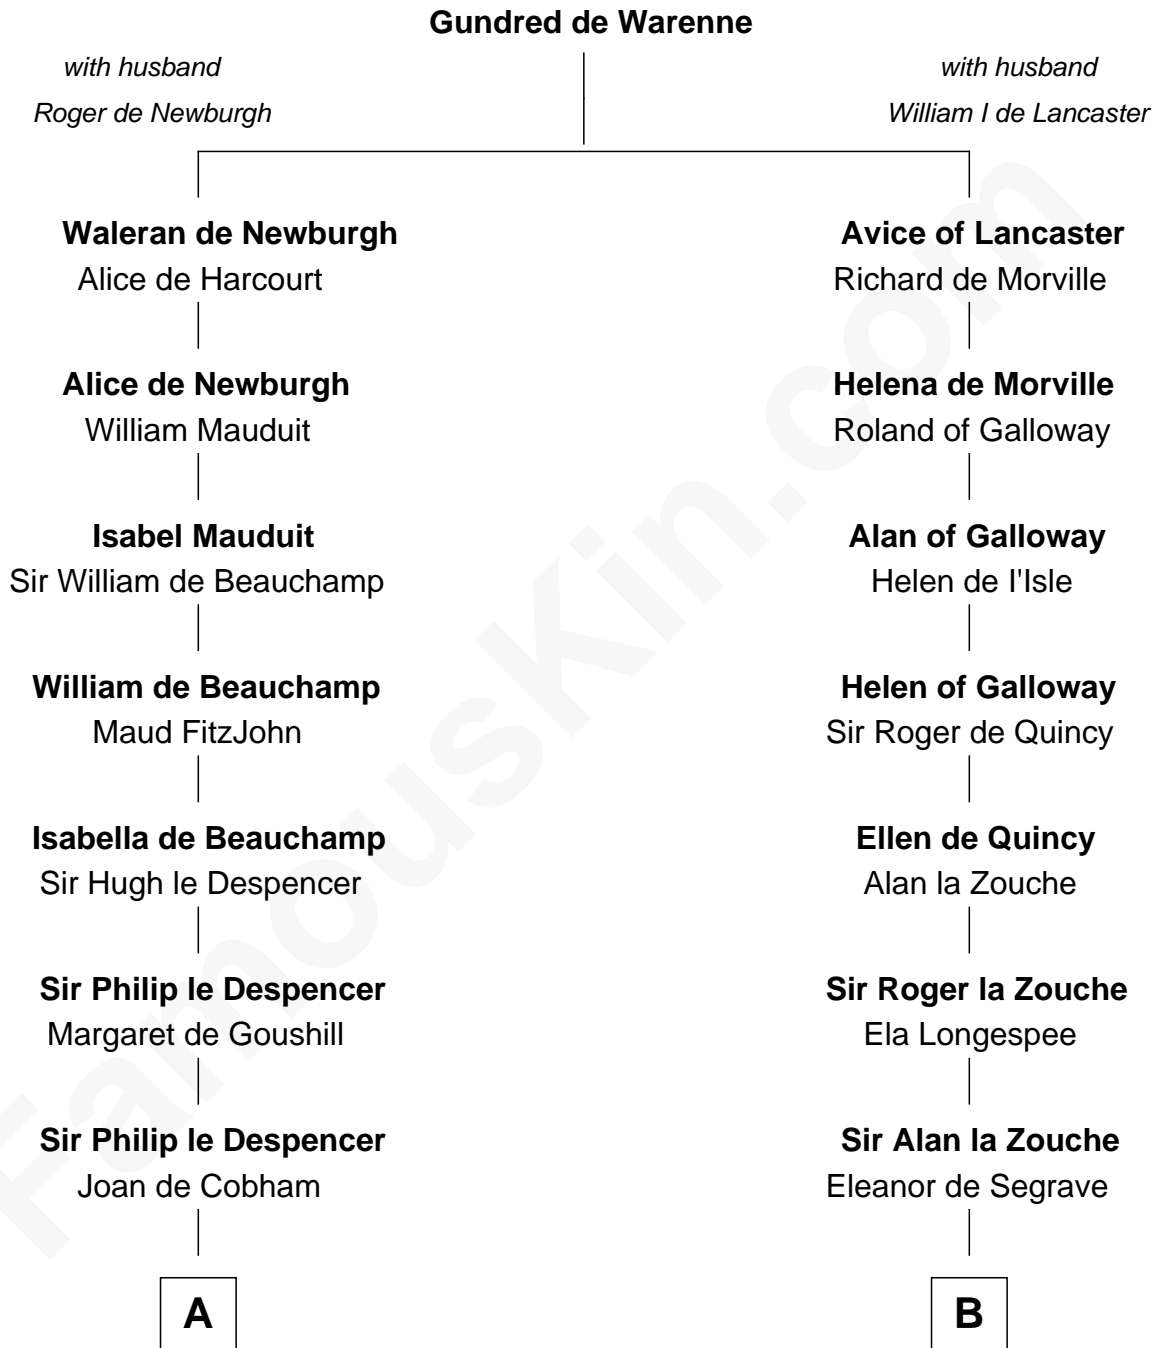

## Relationship Chart of

### Nicholas Gilman

*Signer of the U.S. Constitution*

**18th cousin 3 times removed of**

**Rev. John Whittingham**

*(c1616 - 1639) Great Migration Immigrant 1637*

**C**

**Elizabeth Hutchinson**

Edward Winslow