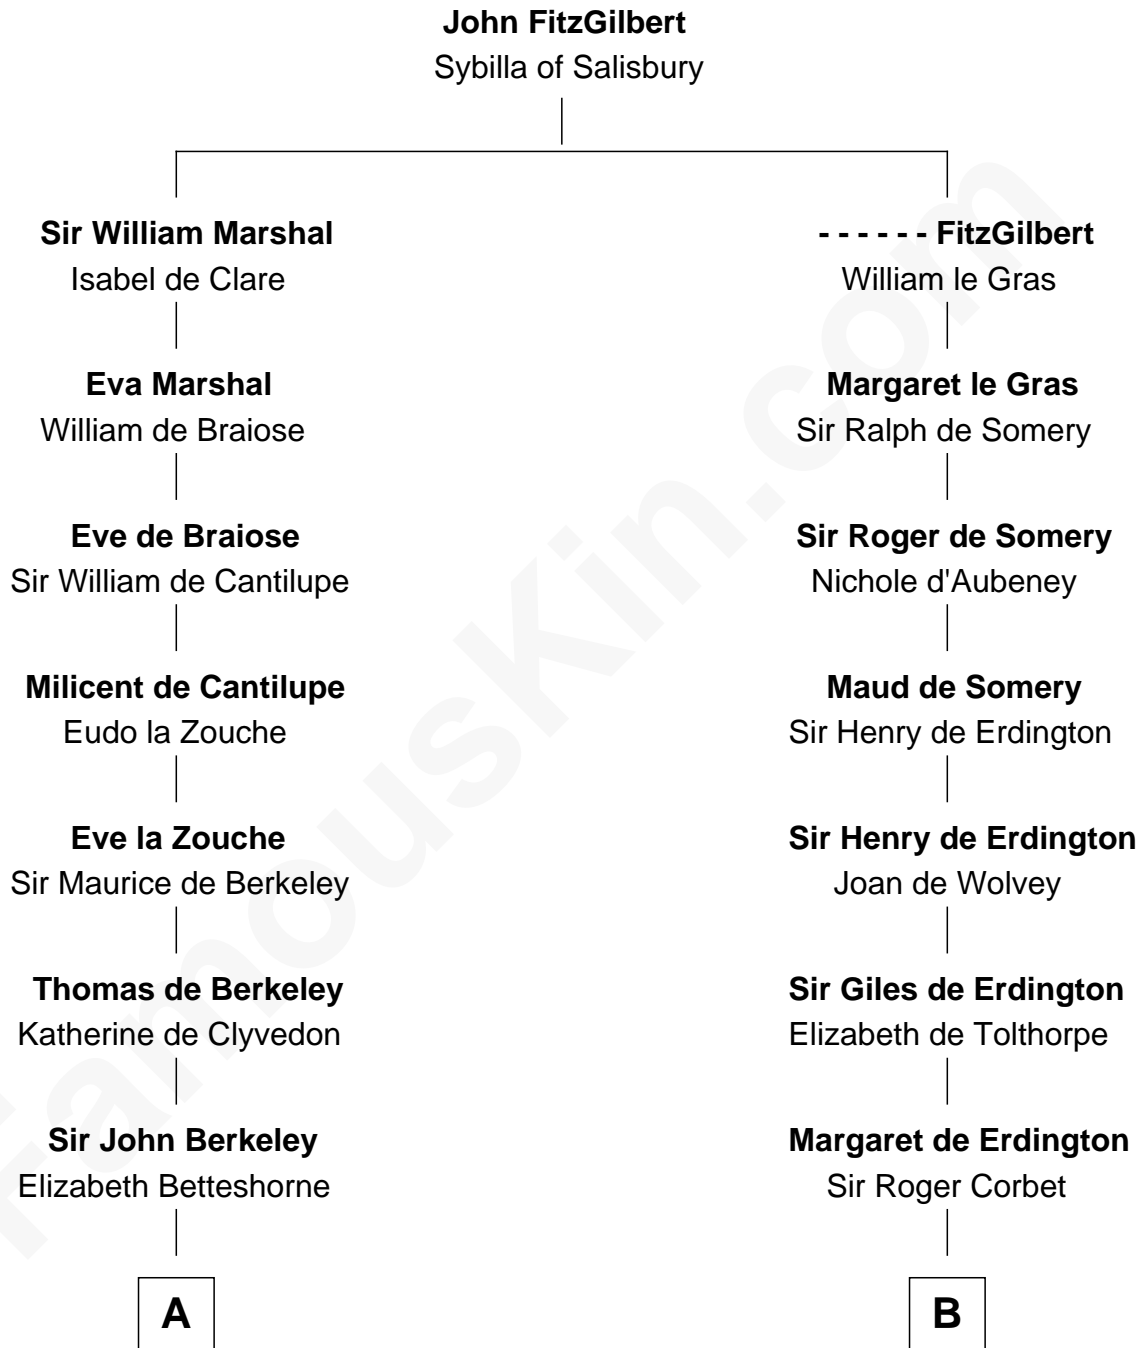

FamousKin.com

Relationship Chart of

Nicholas Gilman

Signer of the U.S. Constitution

14th cousin 5 times removed of

Rev. John Whittingham

(c1616 - 1639) Great Migration Immigrant 1637

C

Elizabeth Rogers

Rev. John Taylor

Ann Taylor

Nicholas Gilman

Nicholas Gilman

Signer of the U.S. Constitution

FamousKin.com