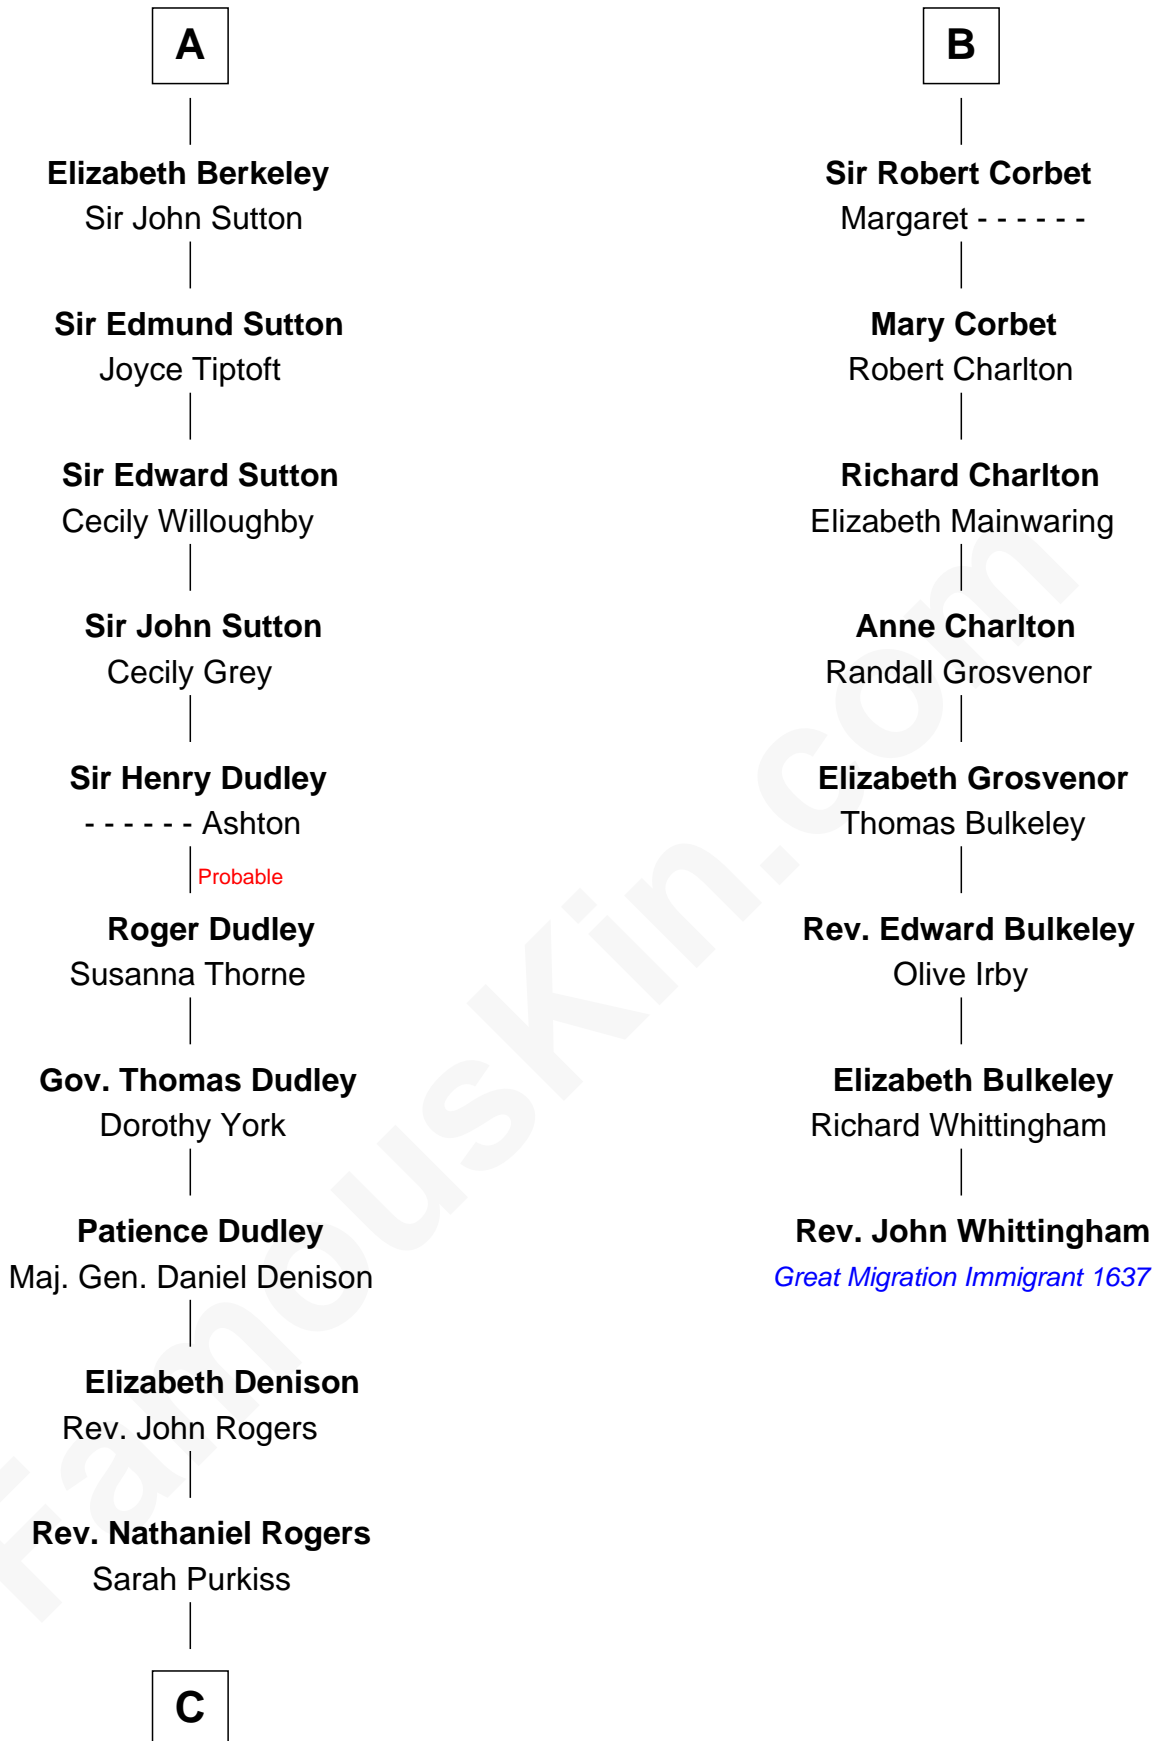

FamousKin.com

Relationship Chart of

Nicholas Gilman

Signer of the U.S. Constitution

14th cousin 5 times removed of

Rev. John Whittingham

(c1616 - 1639) Great Migration Immigrant 1637

C

Elizabeth Rogers

Rev. John Taylor

Ann Taylor

Nicholas Gilman

Nicholas Gilman

Signer of the U.S. Constitution

FamousKin.com