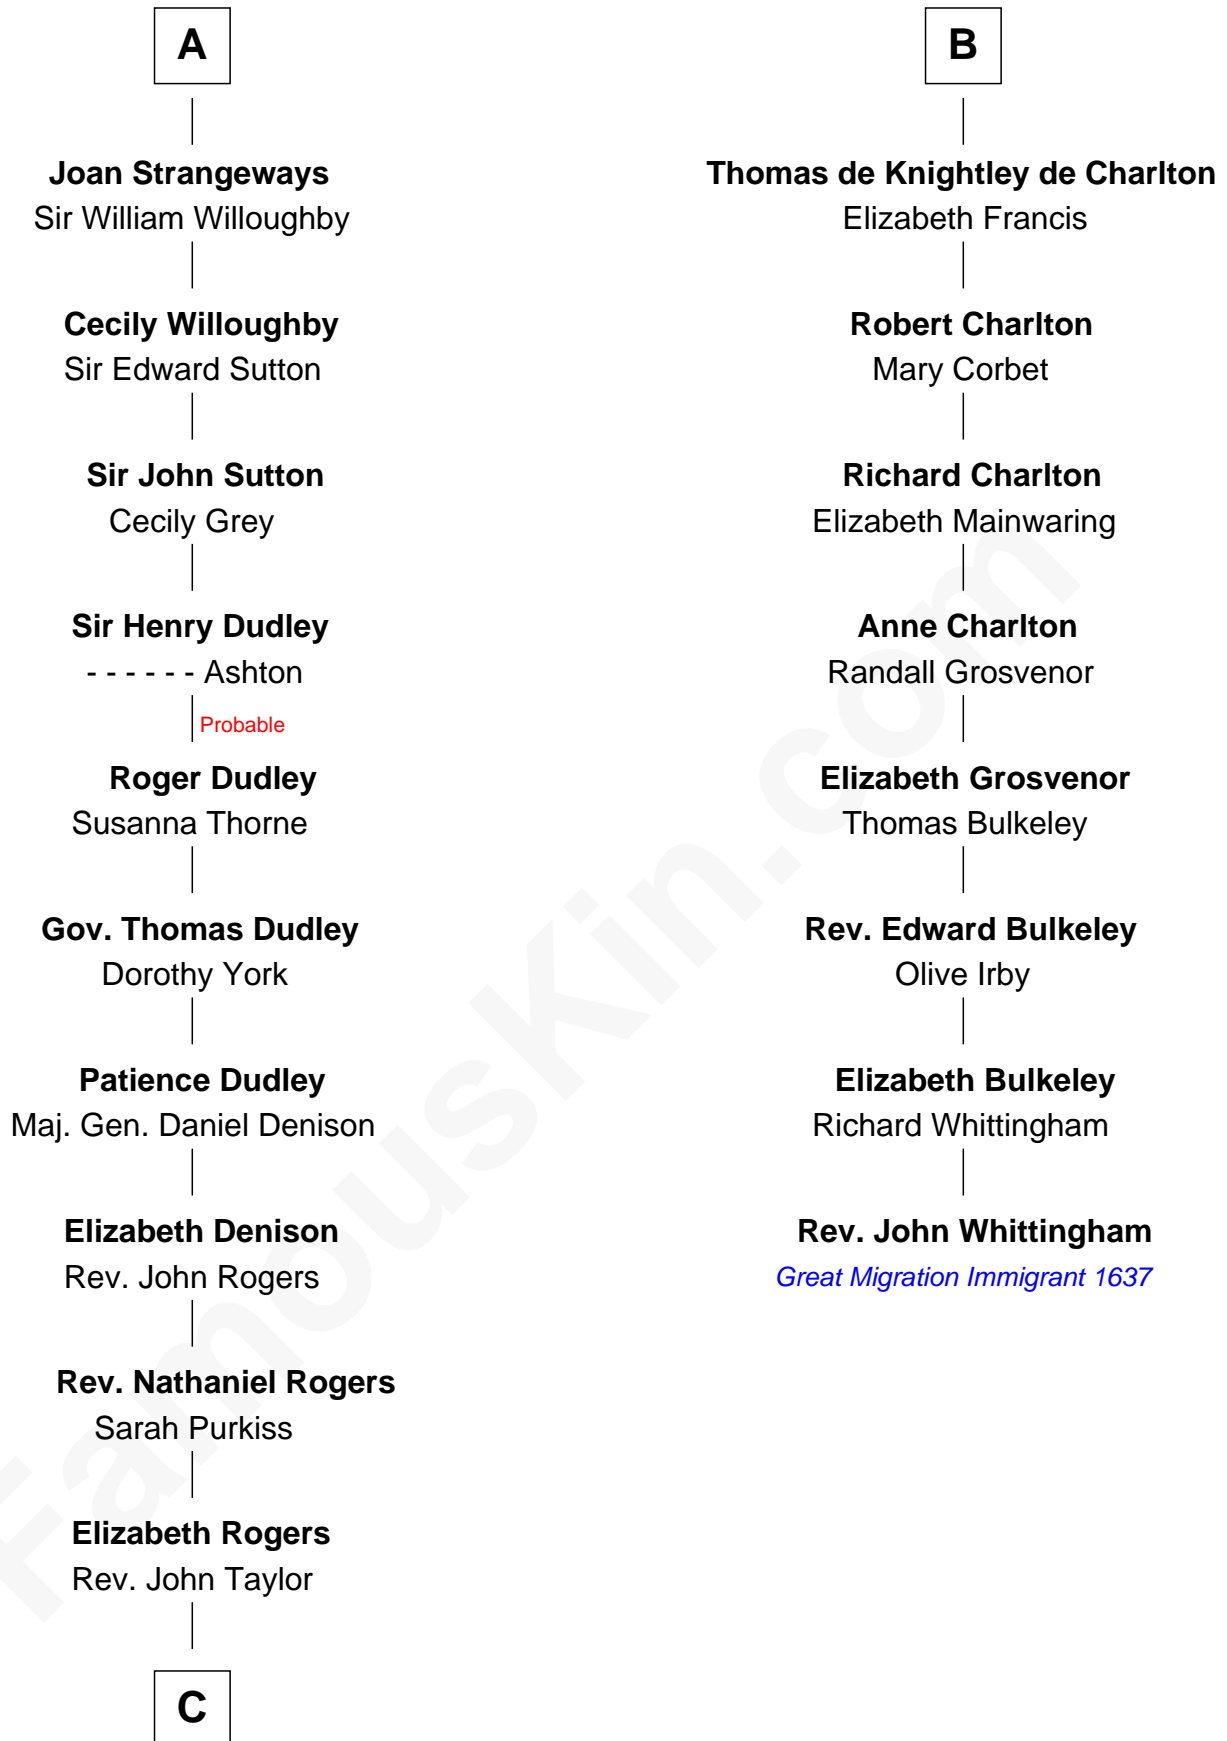

FamousKin.com

Relationship Chart of

Nicholas Gilman

Signer of the U.S. Constitution

14th cousin 4 times removed of

Rev. John Whittingham

(c1616 - 1639) Great Migration Immigrant 1637

Sir William Longespee

Ela of Salisbury

C

—
Ann Taylor
Nicholas Gilman

—
Nicholas Gilman
Signer of the U.S. Constitution

FamousKin.com