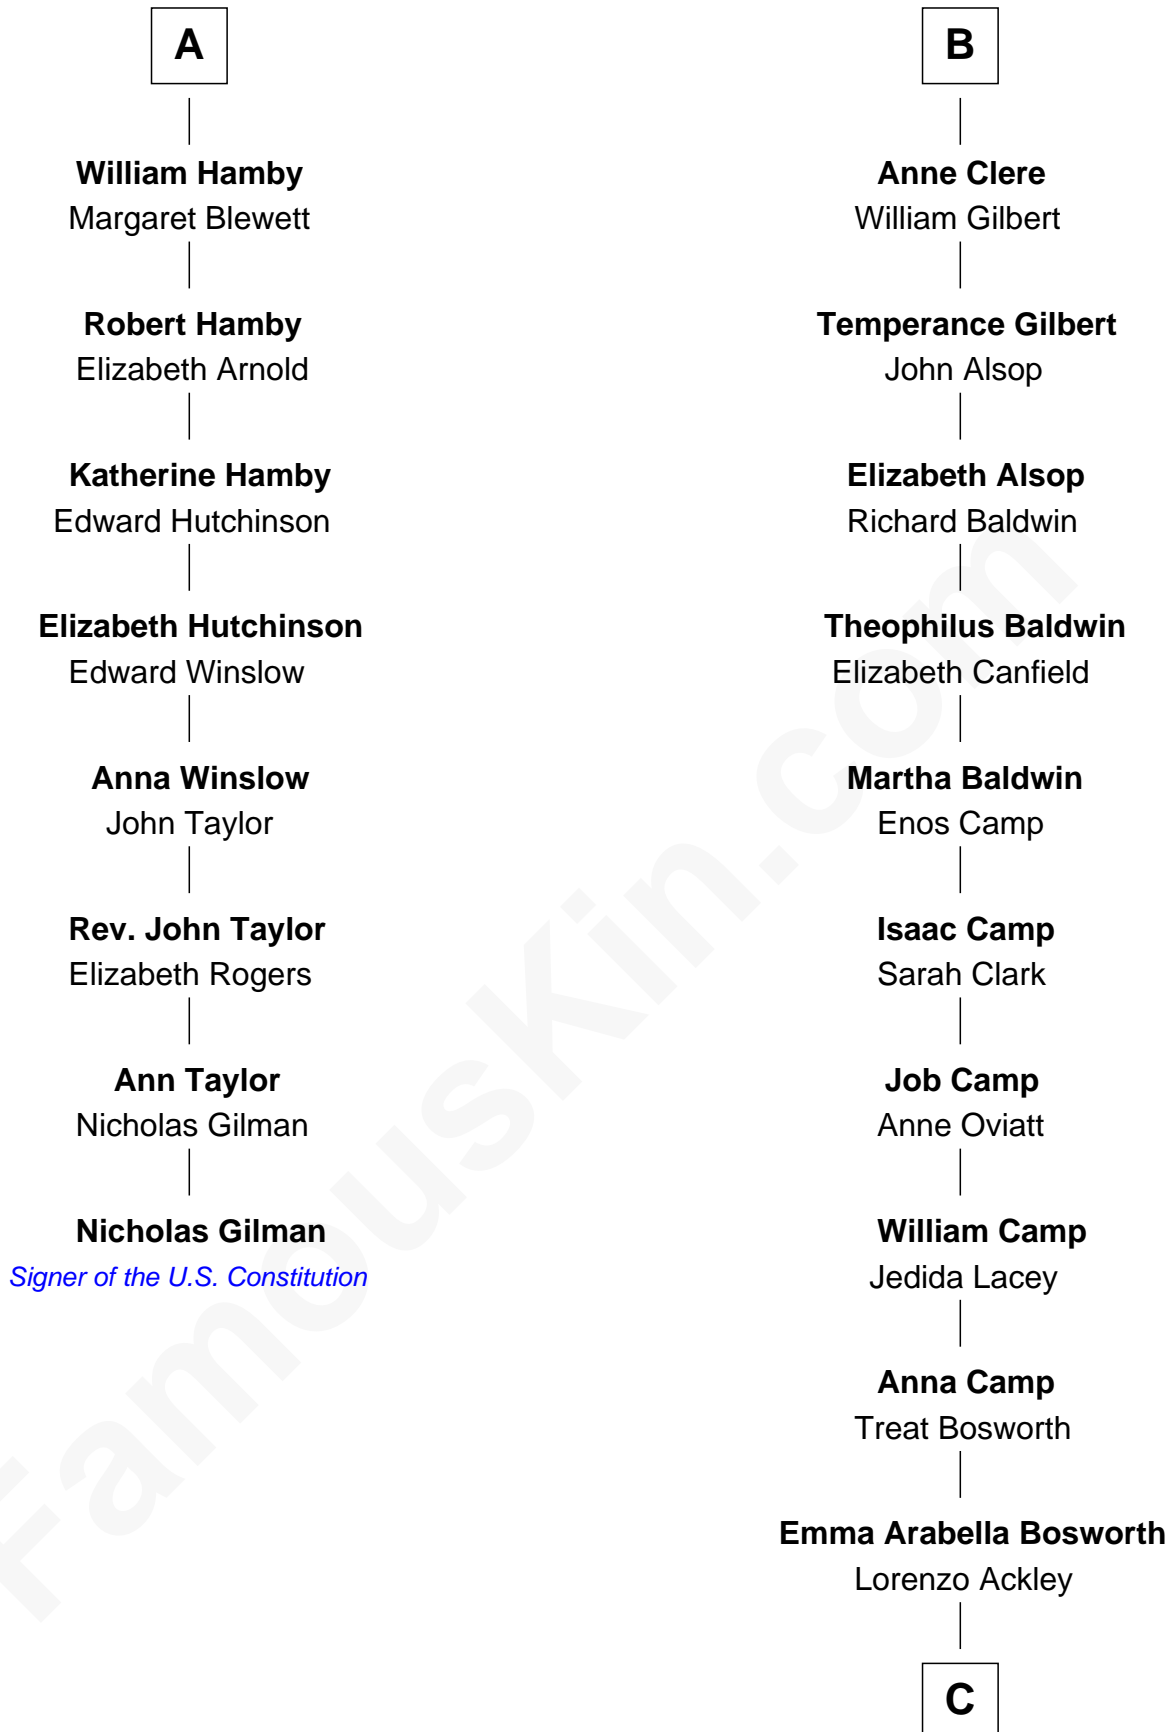

FamousKin.com Relationship Chart of

Nicholas Gilman

Signer of the U.S. Constitution

14th cousin 7 times removed of

Sydney Biddle Barrows

Mayflower Madam

John de Welles

Maud de Roos

Sir Robert Clere

Sir John Clere

Anne Tyrrell

Sir Edmund Clere

Frances Fulmerston

B

C

Helen Eva Ackley
William Gildersleeve Parke

Elizabeth Parke
Percy Ballantine

John Boyd Ballantine
Anne L. Crawford

Jeannette Ballantine
Donald Byers Barrows

Sydney Biddle Barrows
Mayflower Madam

FamousKin.com