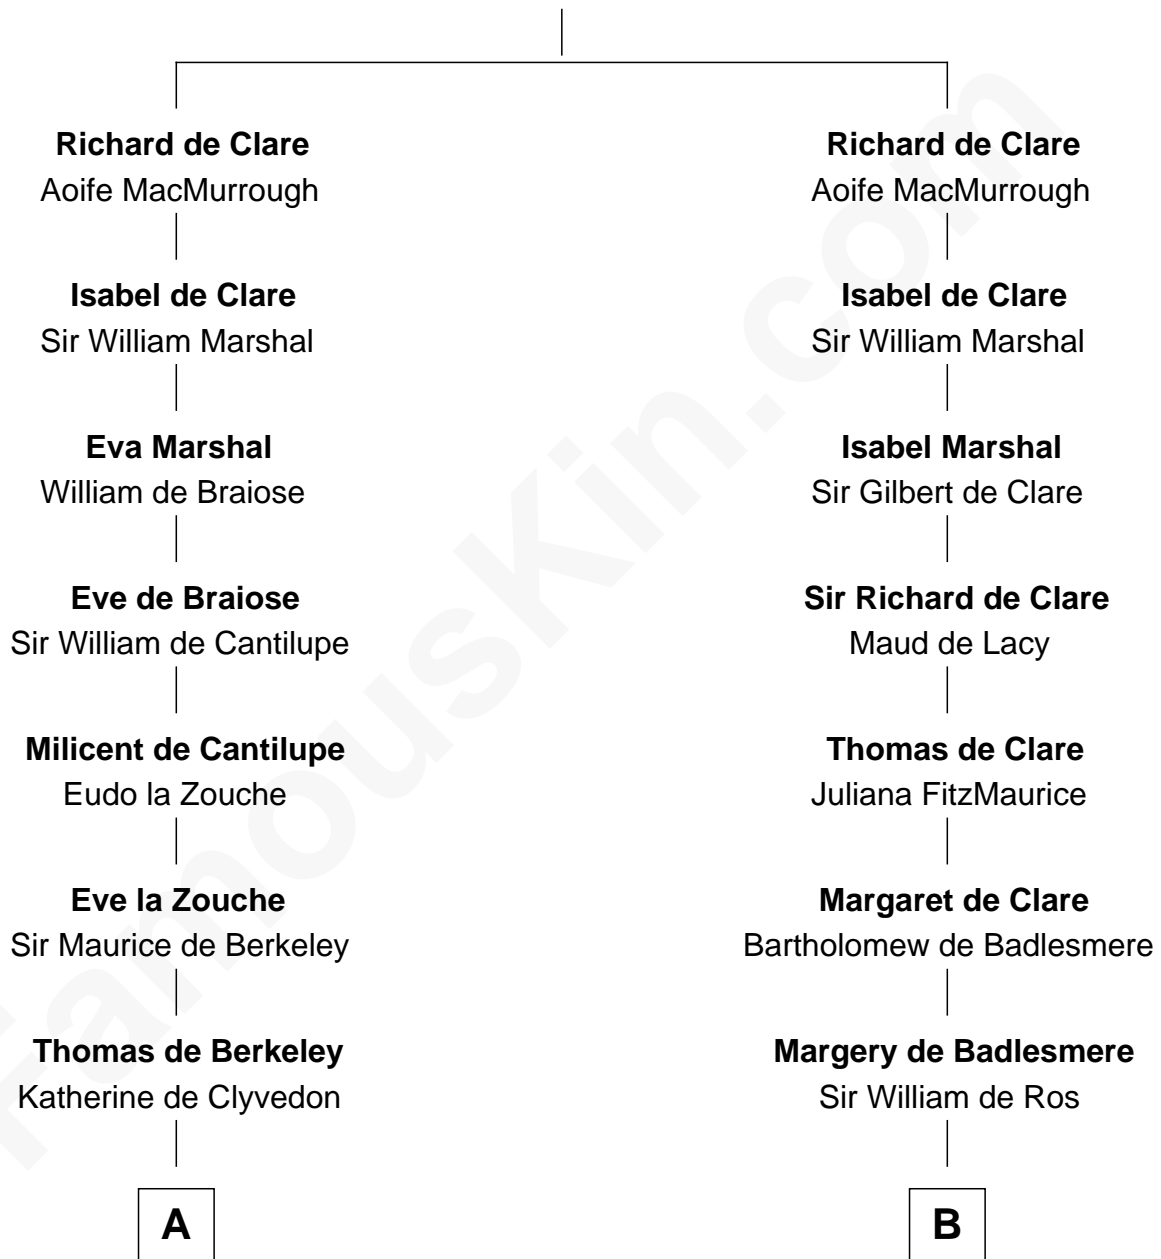

# FamousKin.com Relationship Chart of

**Nicholas Gilman**

*Signer of the U.S. Constitution*

20th cousin of

**Robert Treat Paine**

*Signer of the Declaration of Independence*

**Gilbert Fitzgilbert de Clare**

Isabel de Beaumont

**C**

**Rev. Nathaniel Rogers**

Sarah Purkiss

**Elizabeth Rogers**

Rev. John Taylor

**Ann Taylor**

Nicholas Gilman

Thomas Paine

**Robert Treat Paine**

*Signer of Declaration of Independence*