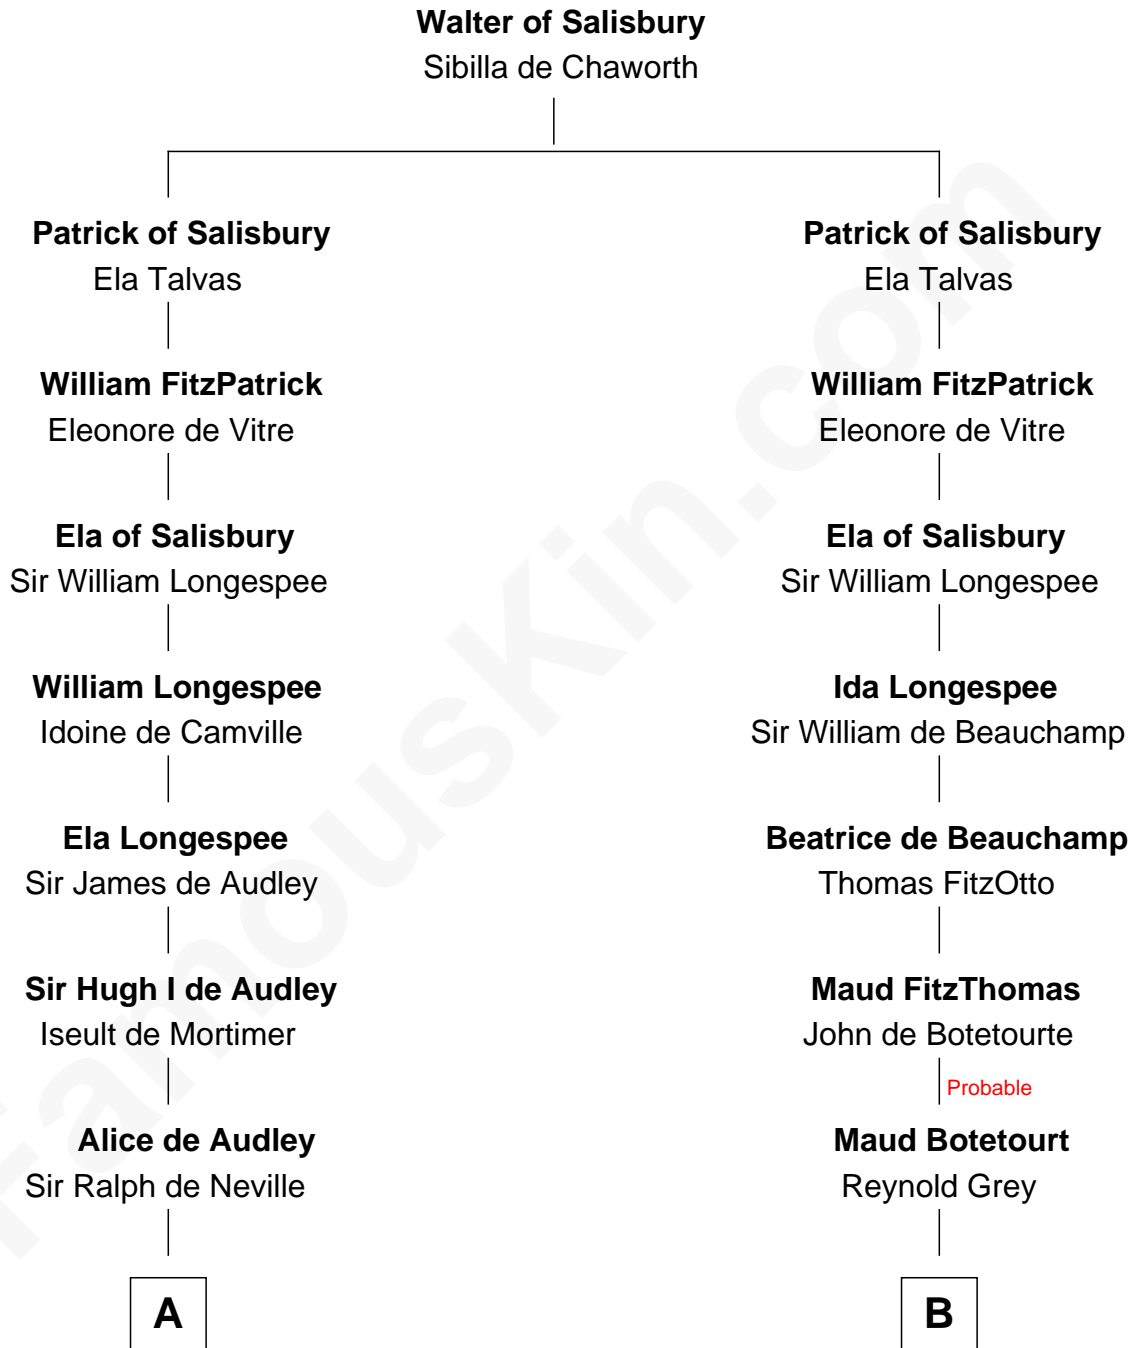

FamousKin.com

Relationship Chart of

Nicholas Gilman

Signer of the U.S. Constitution

20th cousin 1 time removed of

Robert Treat Paine

Signer of the Declaration of Independence

C

Elizabeth Denison

Rev. John Rogers

Rev. Nathaniel Rogers

Sarah Purkiss

Elizabeth Rogers

Rev. John Taylor

Ann Taylor

Nicholas Gilman