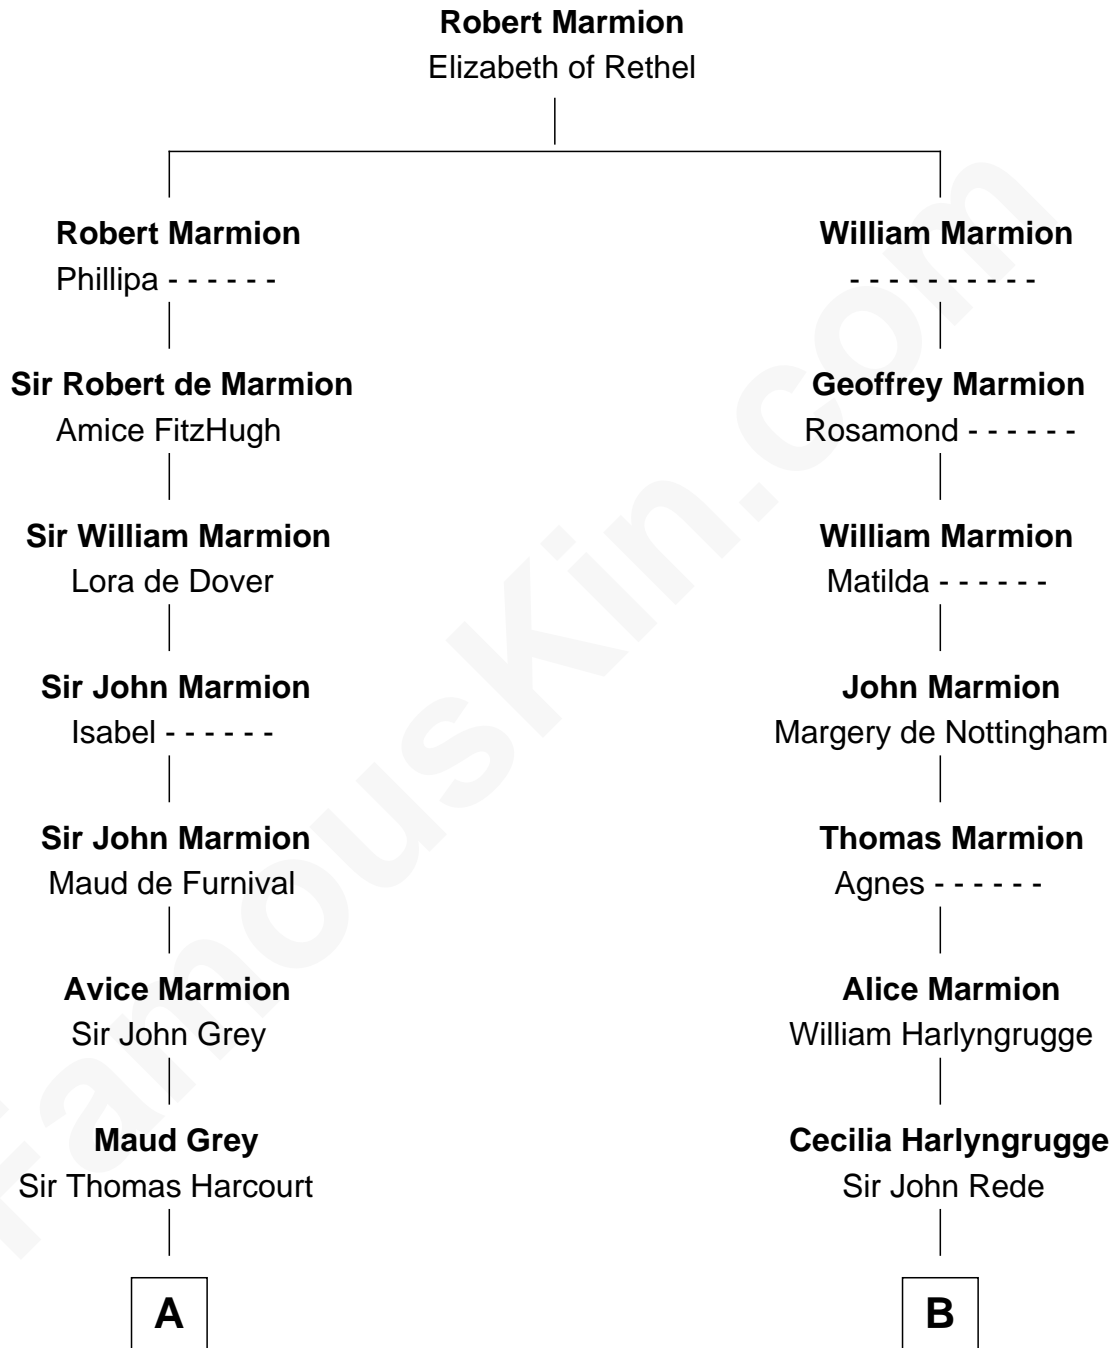

FamousKin.com

Relationship Chart of

Nicholas Gilman

Signer of the U.S. Constitution

18th cousin 2 times removed of

Thomas Nelson

Signer of the Declaration of Independence

C

Rev. Nathaniel Rogers

Sarah Purkiss

Elizabeth Rogers

Rev. John Taylor

Ann Taylor

Nicholas Gilman

Nicholas Gilman

Signer of the U.S. Constitution