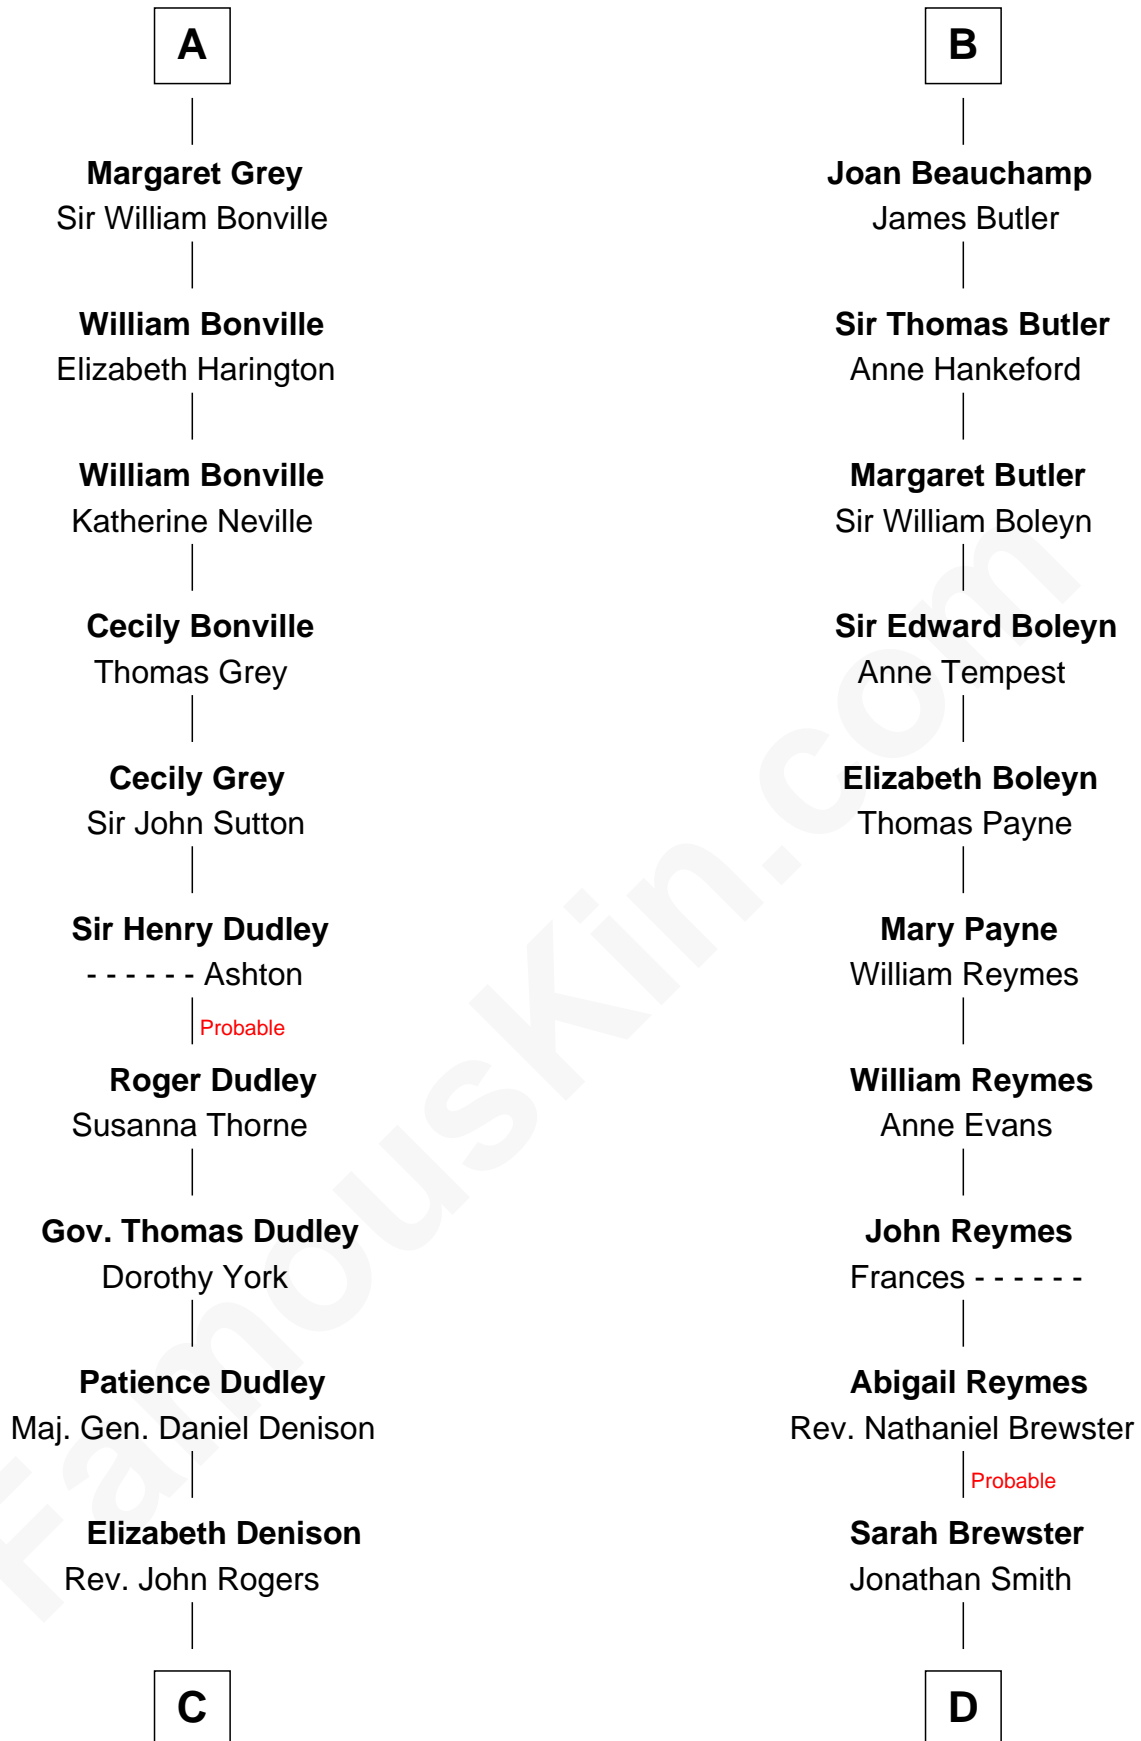

## Relationship Chart of

### Nicholas Gilman

*Signer of the U.S. Constitution*

19th cousin 1 time removed of

### William Floyd

*Signer of the Declaration of Independence*

**C**

**Rev. Nathaniel Rogers**

Sarah Purkiss

**Elizabeth Rogers**

Rev. John Taylor

**Ann Taylor**