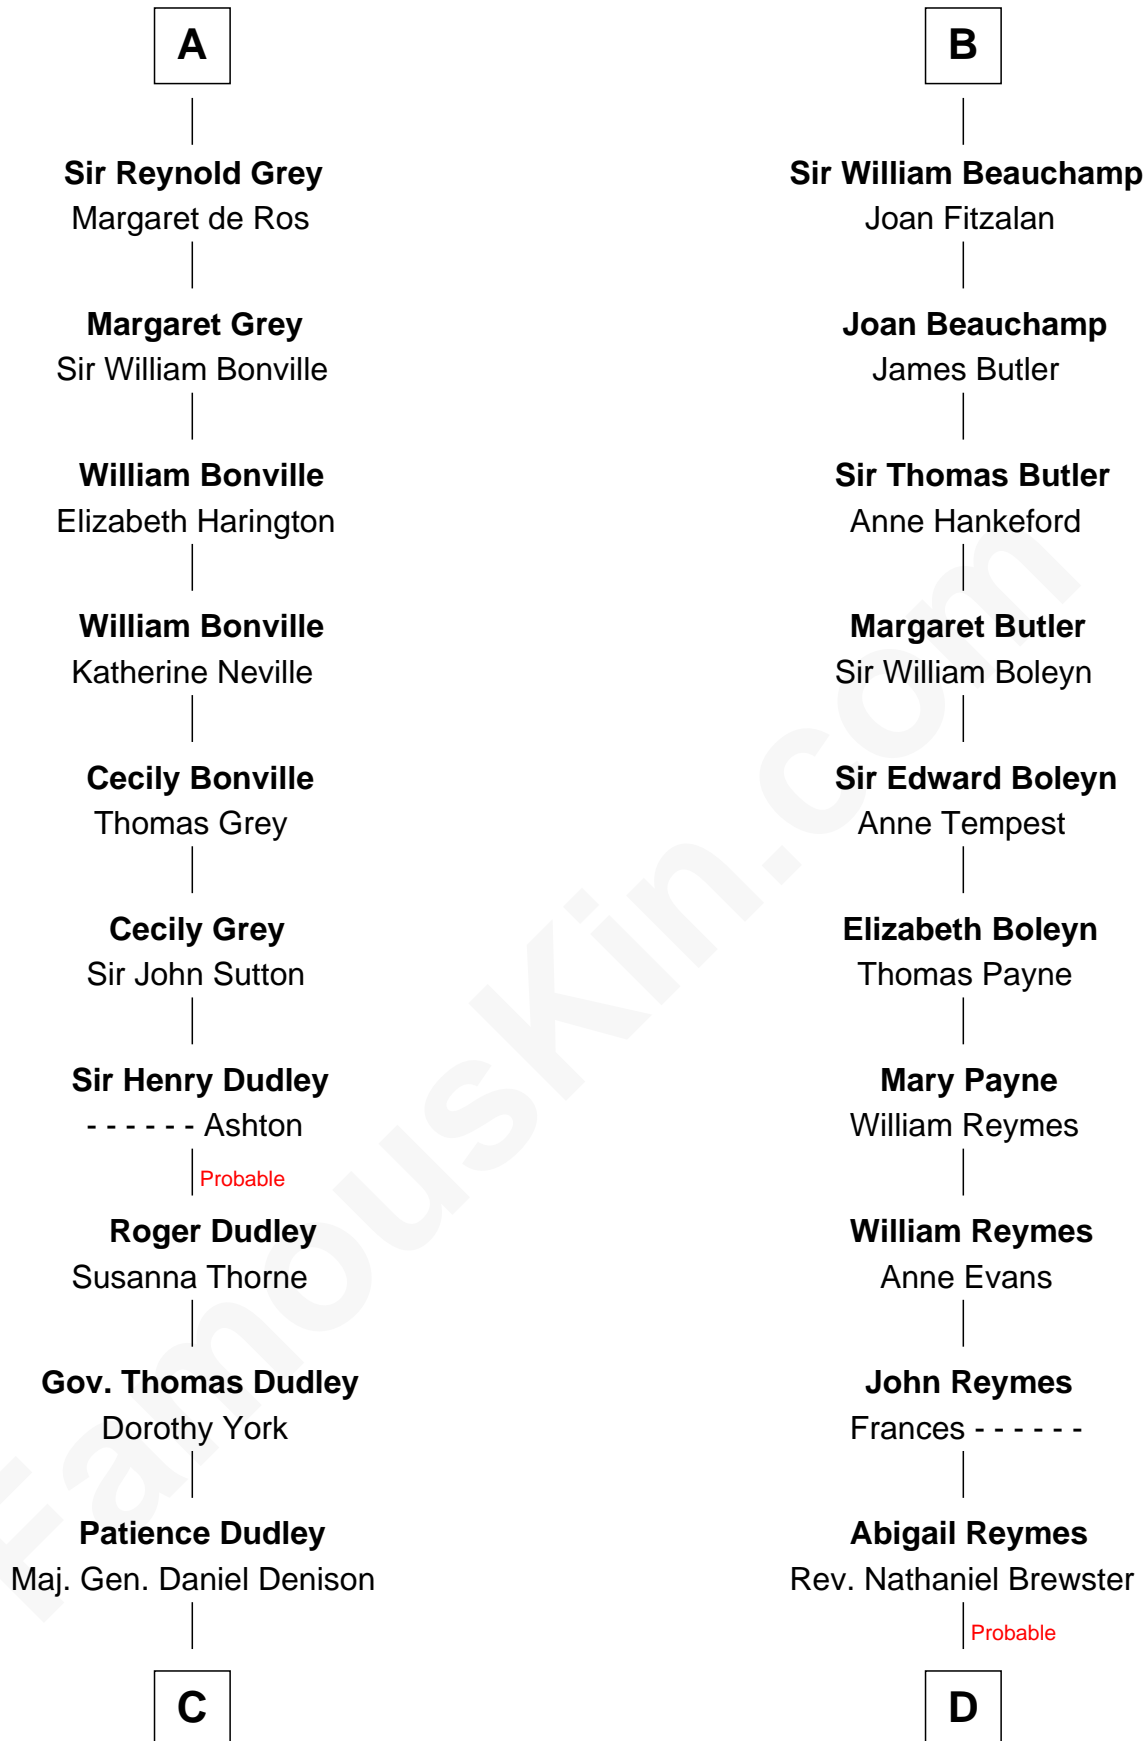

## Relationship Chart of

### Nicholas Gilman

*Signer of the U.S. Constitution*

20th cousin 1 time removed of

### William Floyd

*Signer of the Declaration of Independence*

**C**

**Elizabeth Denison**

Rev. John Rogers

**Rev. Nathaniel Rogers**

Sarah Purkiss

**Elizabeth Rogers**