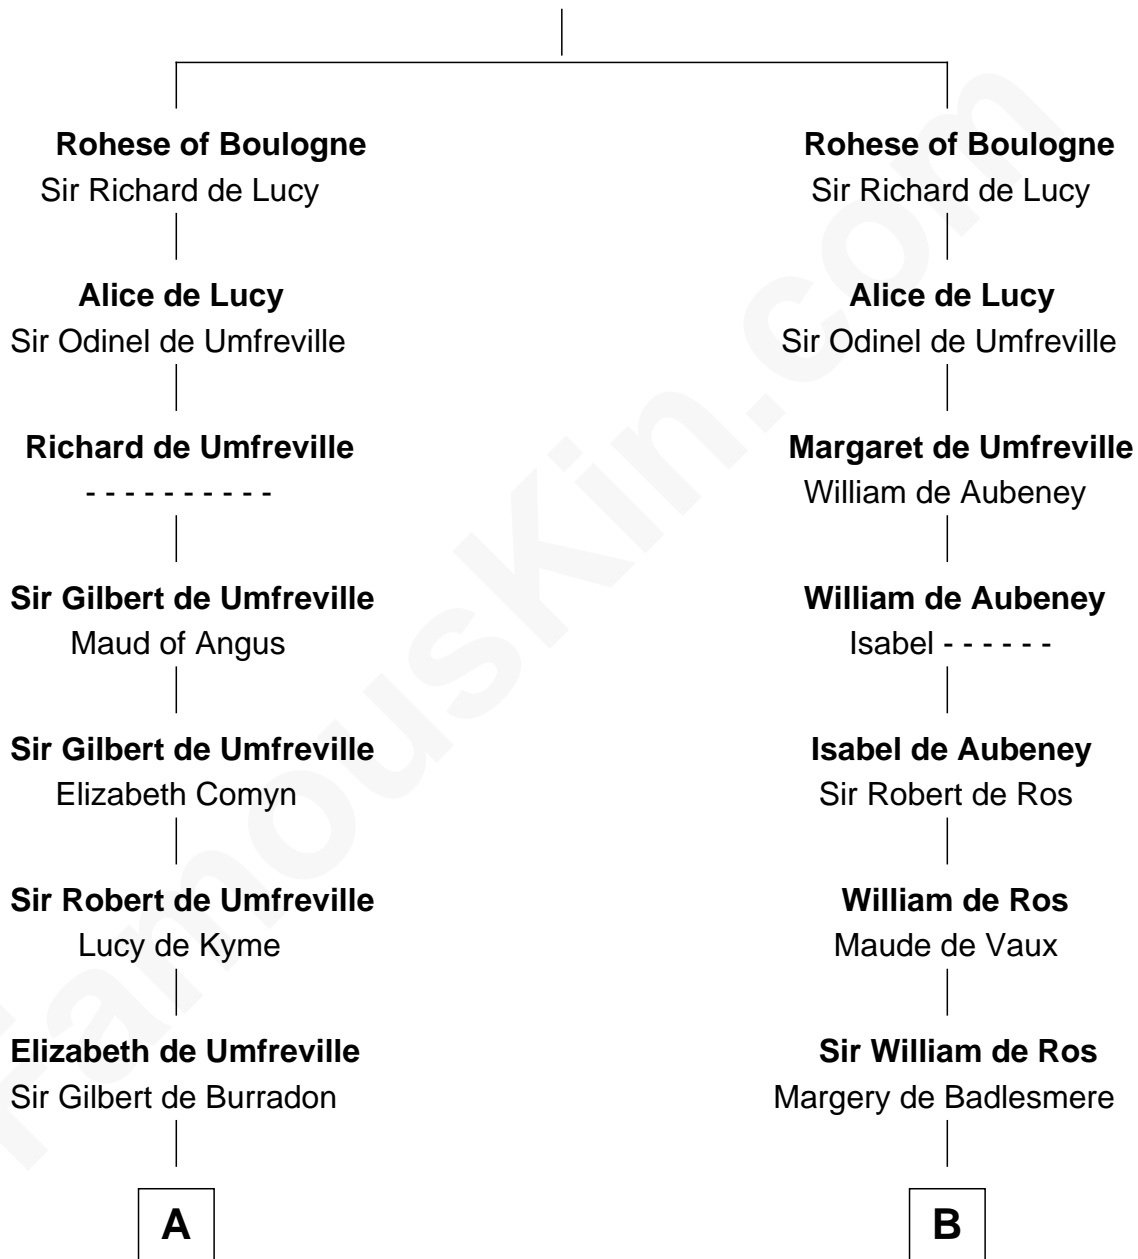

# FamousKin.com Relationship Chart of

**Nicholas Gilman**

*Signer of the U.S. Constitution*

21st cousin of

**William Floyd**

*Signer of the Declaration of Independence*

**William of Boulogne**

**C**

**Elizabeth Hutchinson**

Edward Winslow

**Anna Winslow**

John Taylor

**Rev. John Taylor**

Elizabeth Rogers

**Ann Taylor**

Nicholas Gilman