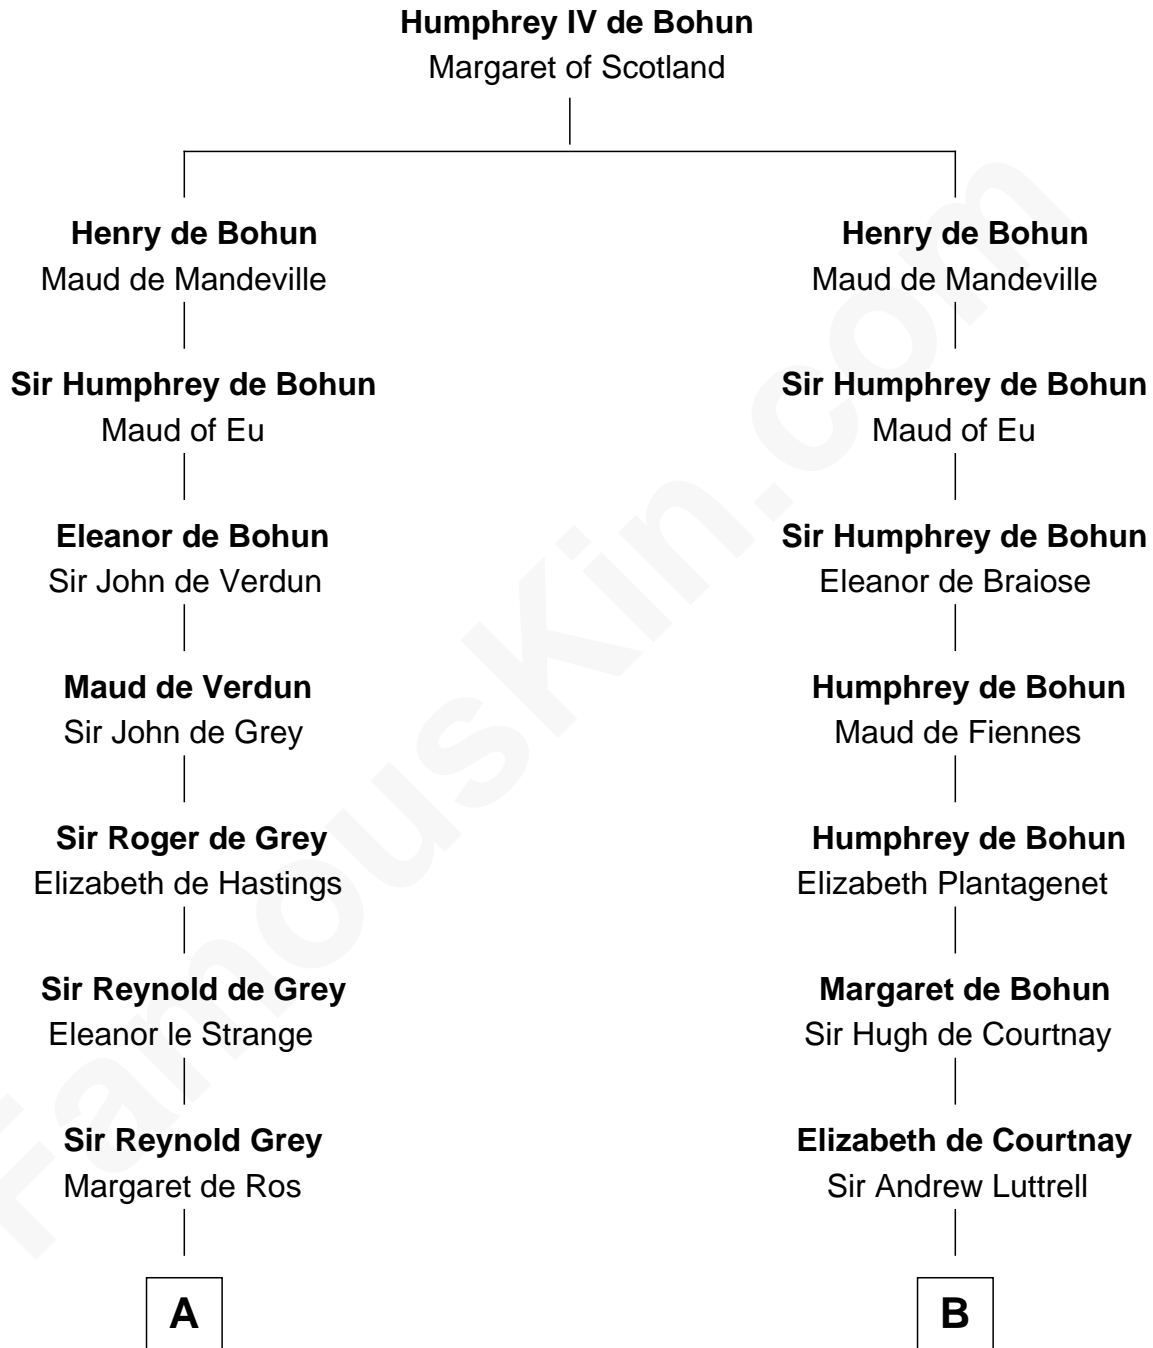

FamousKin.com

Relationship Chart of

Nicholas Gilman

Signer of the U.S. Constitution

19th cousin 1 time removed of

General William Whipple

Signer of the Declaration of Independence

C

Rev. Nathaniel Rogers

Sarah Purkiss

Elizabeth Rogers

Rev. John Taylor

Ann Taylor

Nicholas Gilman

Nicholas Gilman

Signer of the U.S. Constitution

D

Joanna Appleton

Matthew Whipple

William Whipple

Mary Cutts

General William Whipple

Signer of Declaration of Independence

FamousKin.com