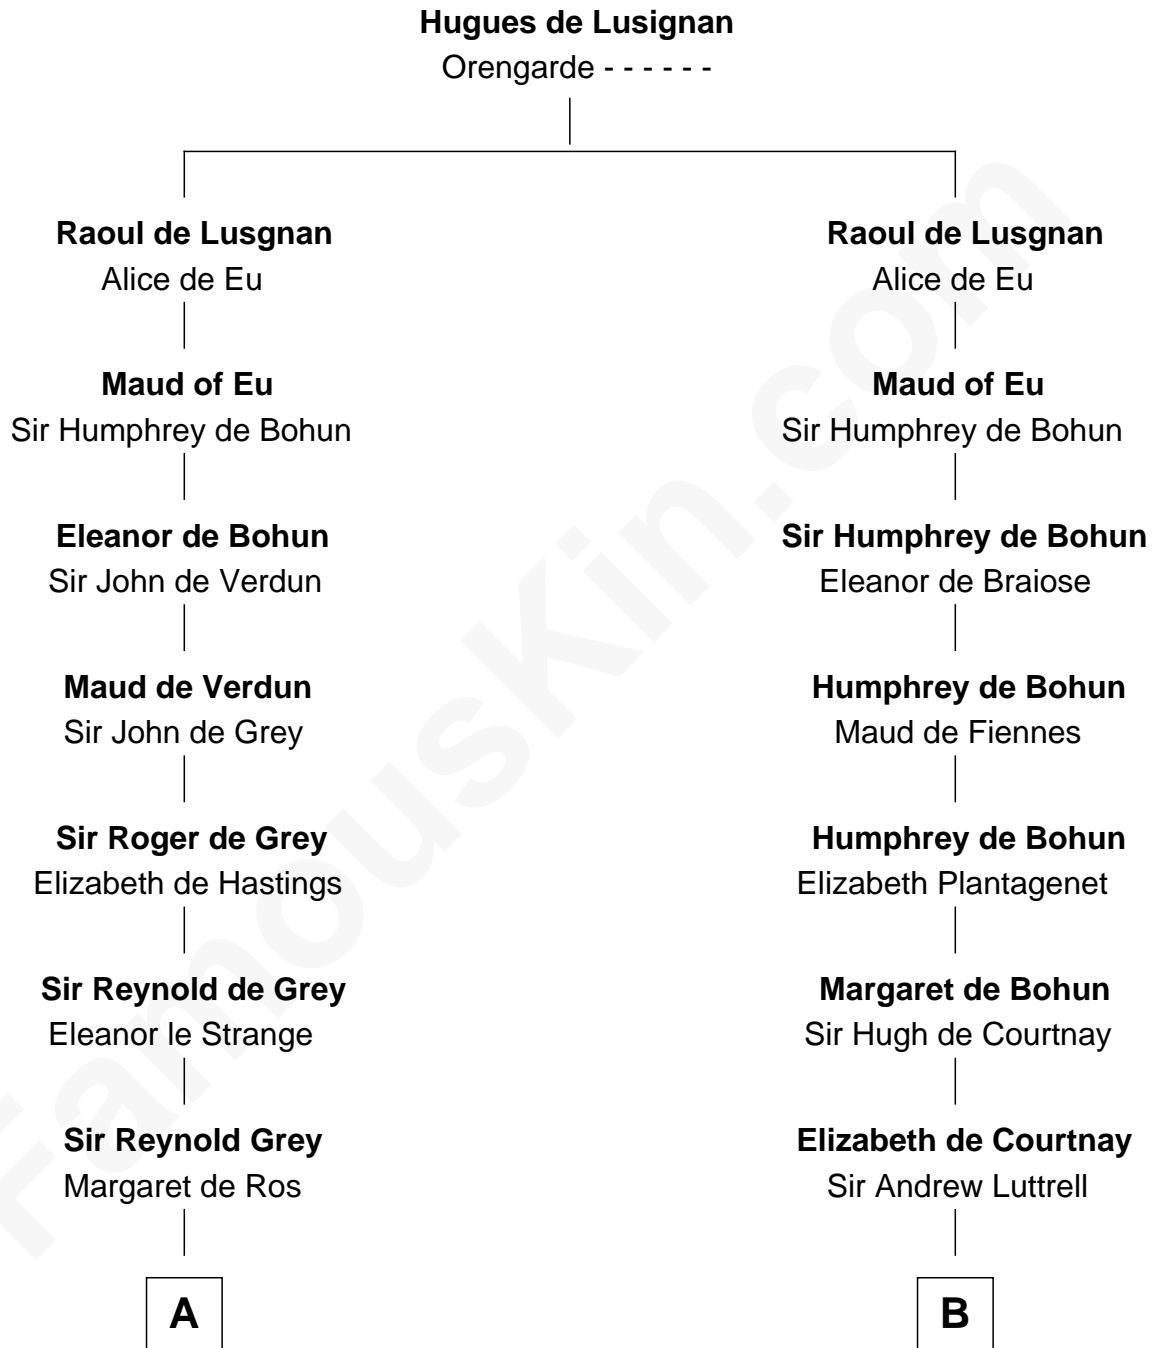

FamousKin.com

Relationship Chart of

Nicholas Gilman

Signer of the U.S. Constitution

19th cousin 1 time removed of

General William Whipple

Signer of the Declaration of Independence

C

Rev. Nathaniel Rogers

Sarah Purkiss

Elizabeth Rogers

Rev. John Taylor

Ann Taylor

Nicholas Gilman

Nicholas Gilman

Signer of the U.S. Constitution