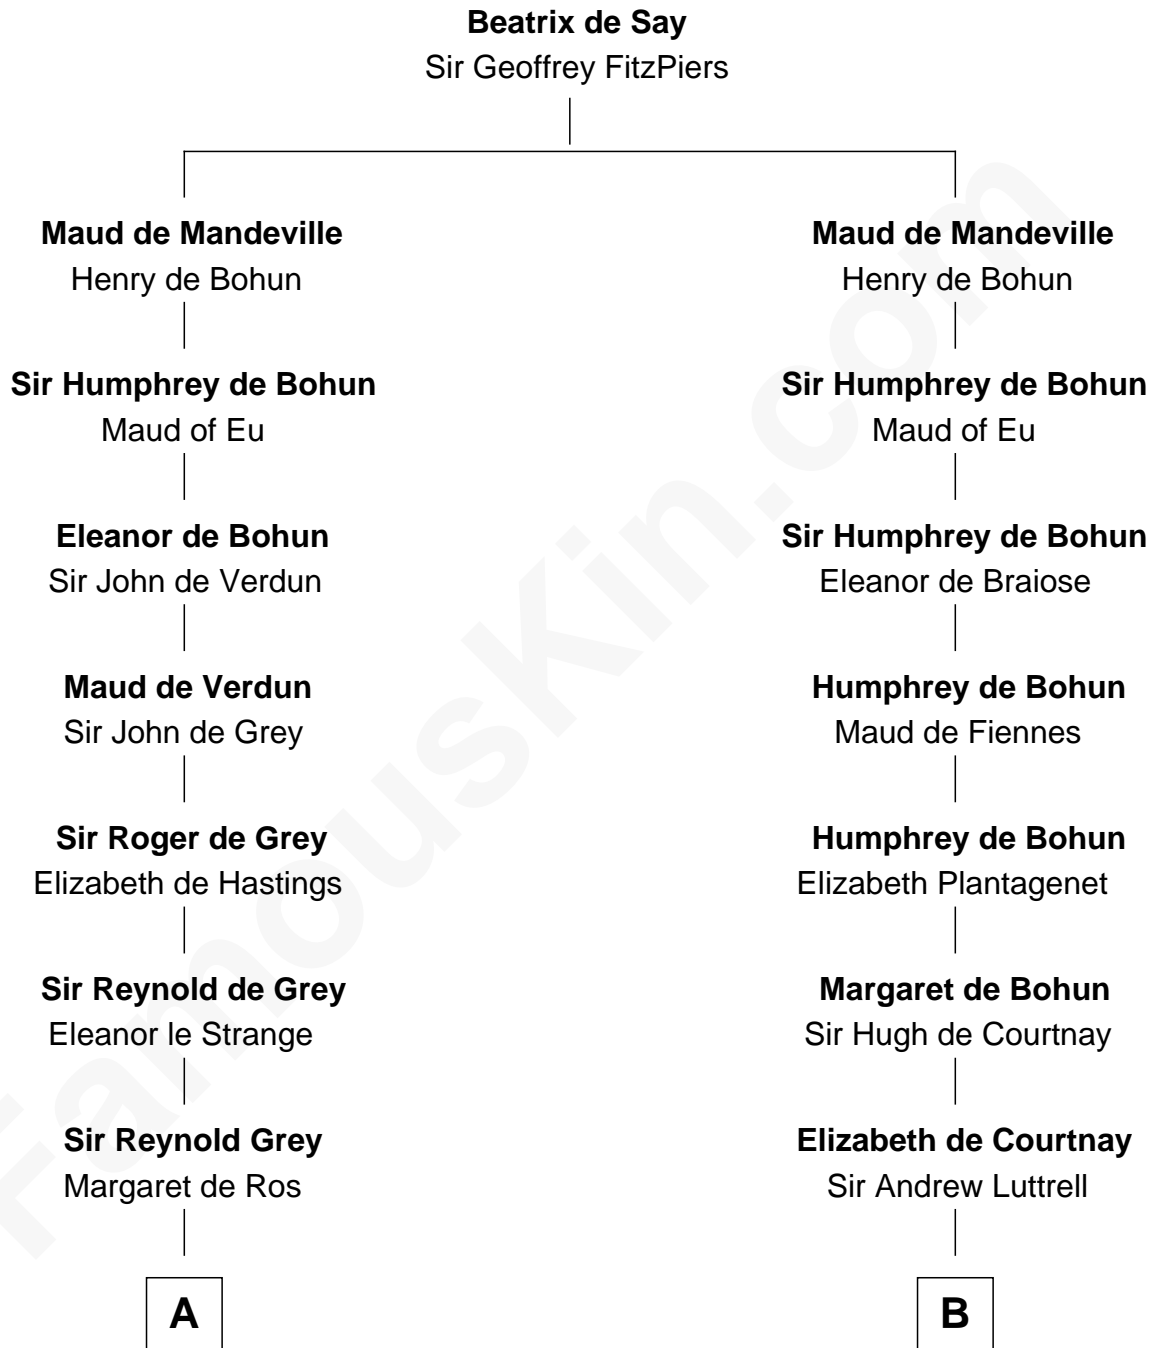

FamousKin.com

Relationship Chart of

Nicholas Gilman

Signer of the U.S. Constitution

19th cousin 1 time removed of

General William Whipple

Signer of the Declaration of Independence

C

Rev. Nathaniel Rogers

Sarah Purkiss

Elizabeth Rogers

Rev. John Taylor

Ann Taylor

Nicholas Gilman

Nicholas Gilman

Signer of the U.S. Constitution

D

Joanna Appleton

Matthew Whipple

William Whipple

Mary Cutts

General William Whipple

Signer of Declaration of Independence

FamousKin.com