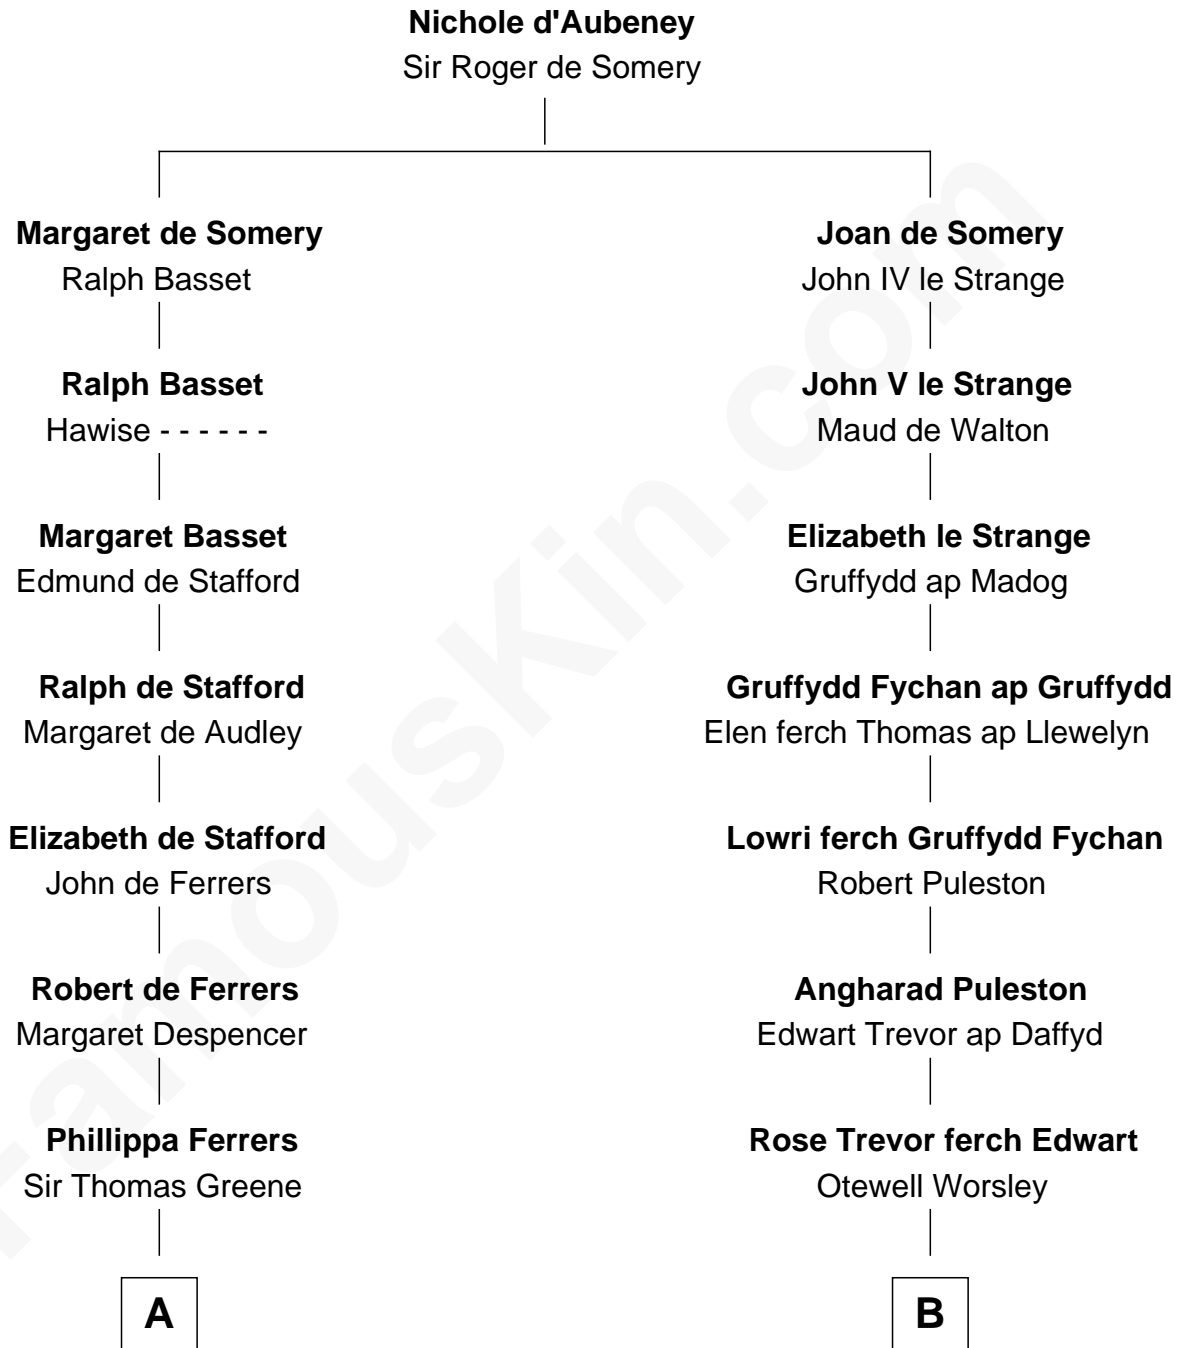

FamousKin.com

Relationship Chart of

Nicholas Gilman

Signer of the U.S. Constitution

15th cousin 4 times removed of

General William Whipple

Signer of the Declaration of Independence

C

—
Rev. John Taylor
Elizabeth Rogers

—
Ann Taylor
Nicholas Gilman

—
Nicholas Gilman
Signer of the U.S. Constitution

FamousKin.com