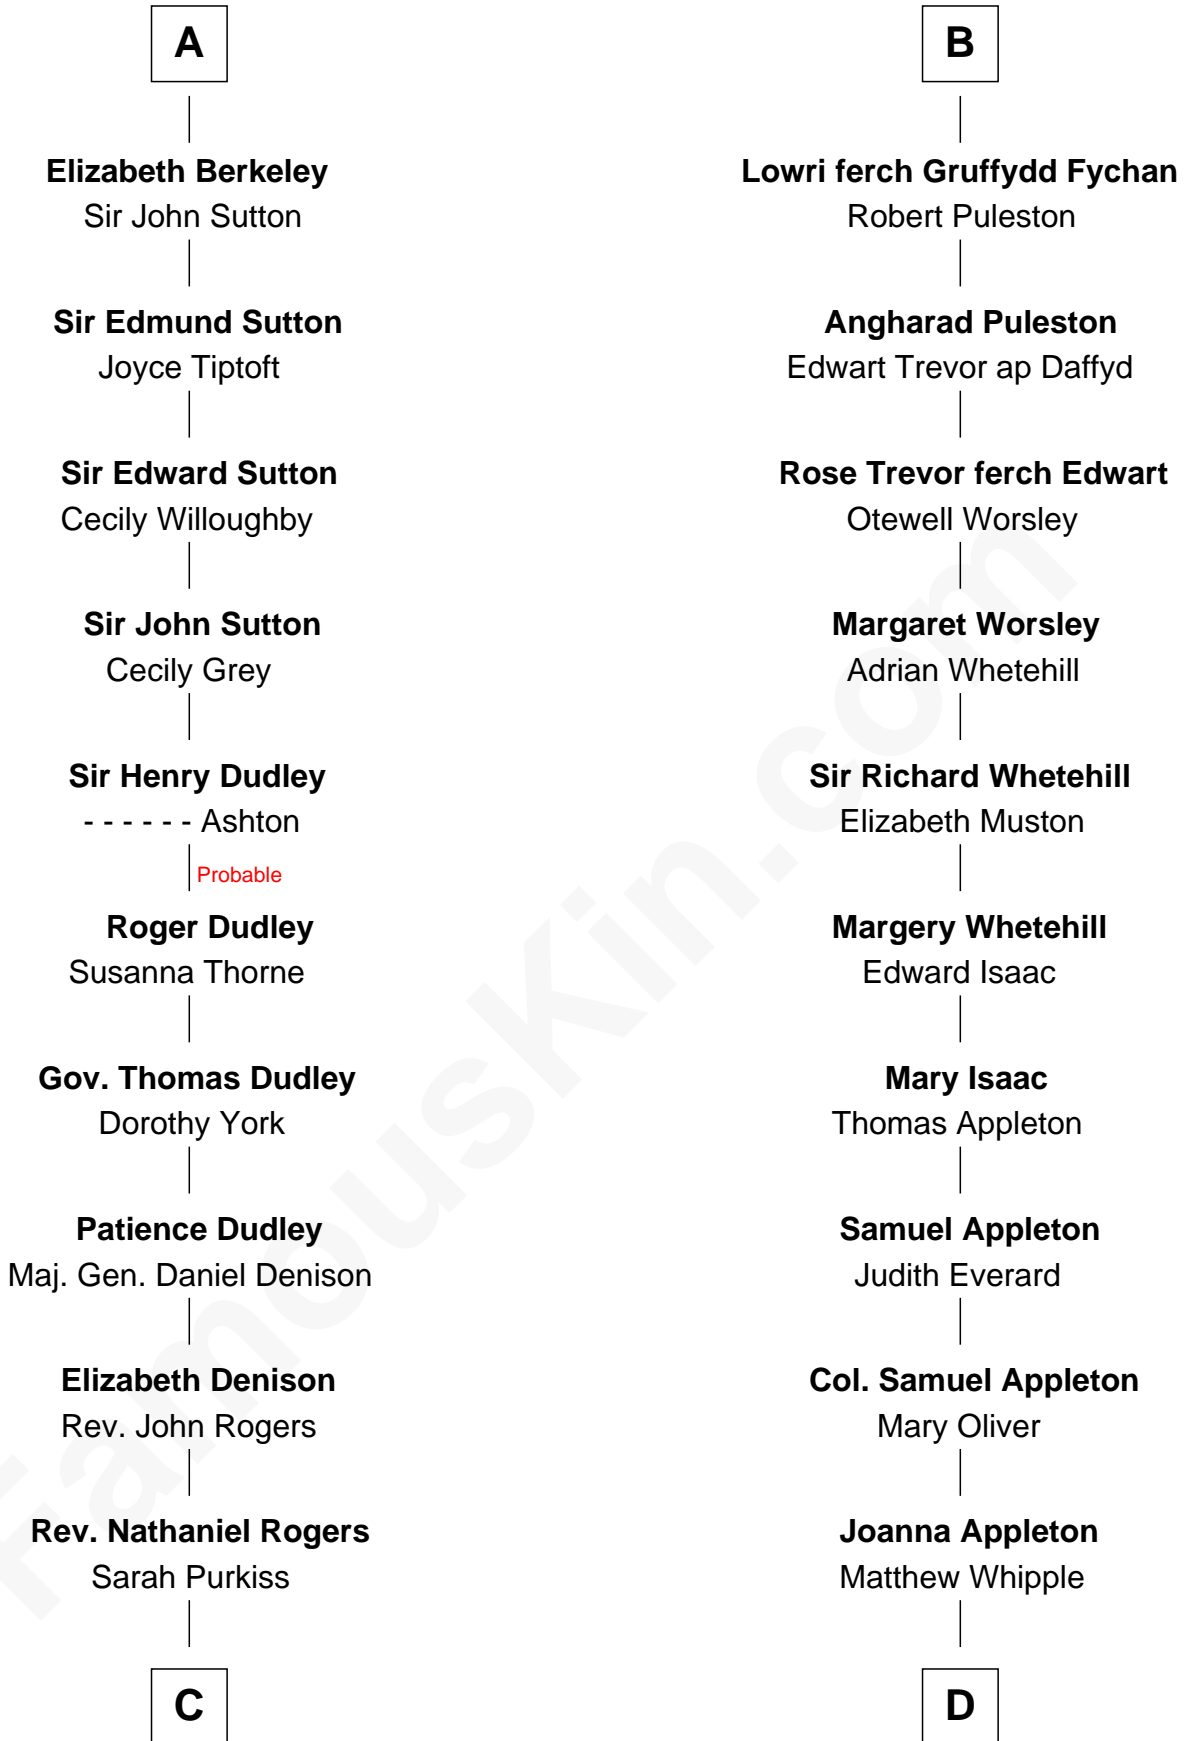

FamousKin.com

Relationship Chart of

Nicholas Gilman

Signer of the U.S. Constitution

18th cousin 1 time removed of

General William Whipple

Signer of the Declaration of Independence

Simon III de Montfort

Maud - - - - -

C

Elizabeth Rogers

Rev. John Taylor

Ann Taylor

Nicholas Gilman

Nicholas Gilman

Signer of the U.S. Constitution

D

William Whipple

Mary Cutts

General William Whipple

Signer of Declaration of Independence

FamousKin.com