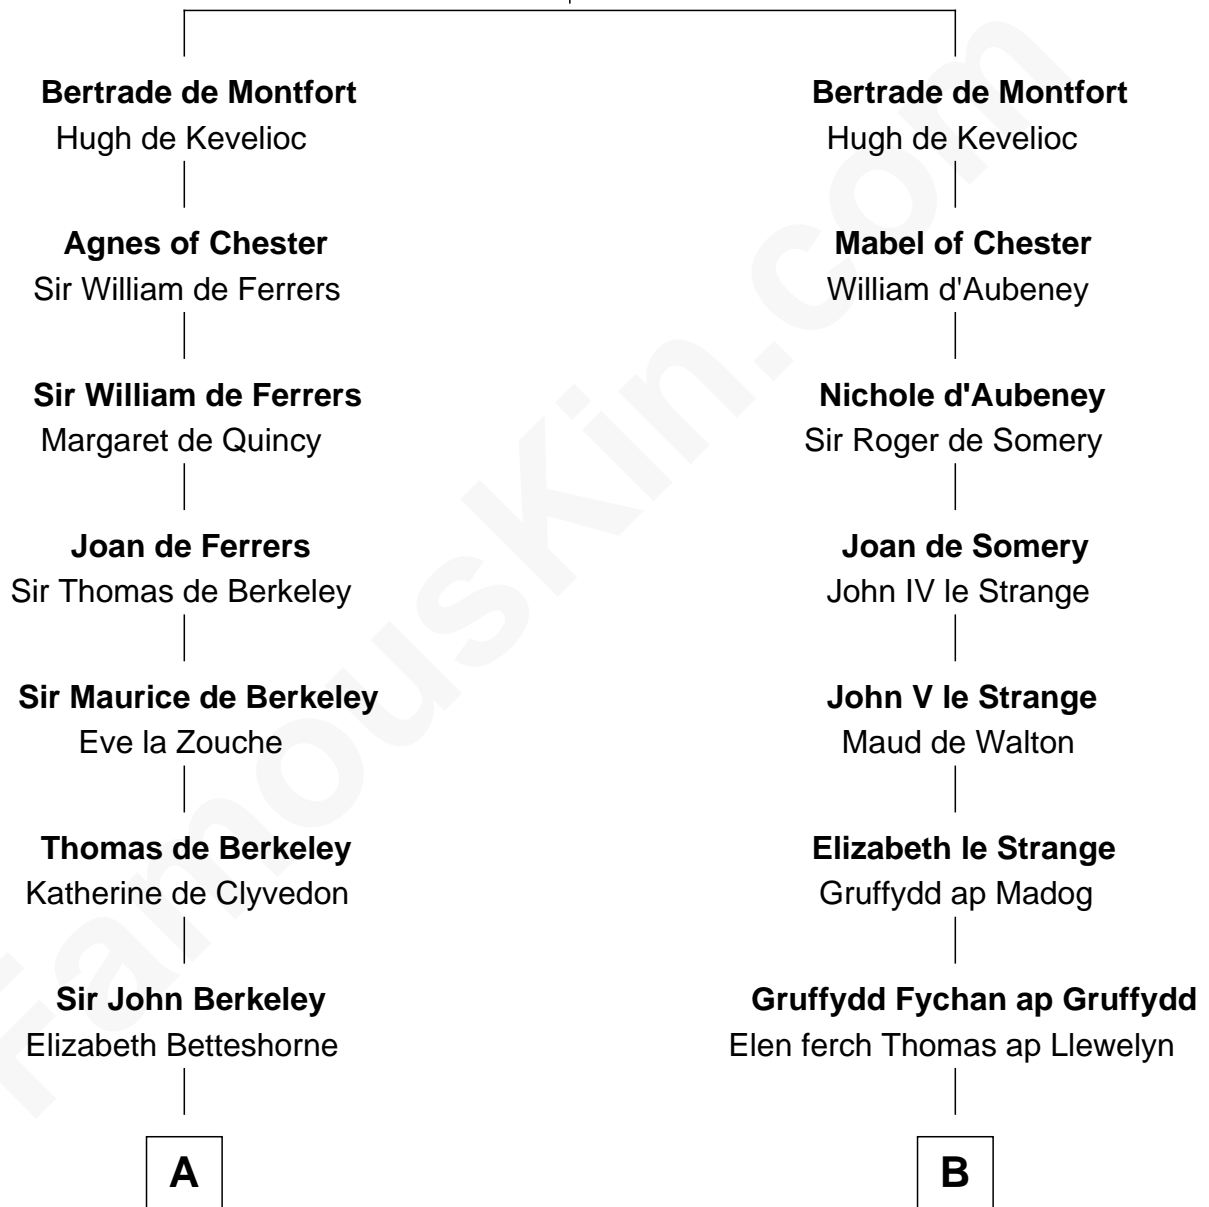

FamousKin.com

Relationship Chart of

Nicholas Gilman

Signer of the U.S. Constitution

18th cousin 1 time removed of

General William Whipple

Signer of the Declaration of Independence

Simon III de Montfort

Maud - - - - -

C

Elizabeth Rogers

Rev. John Taylor

Ann Taylor

Nicholas Gilman

Nicholas Gilman

Signer of the U.S. Constitution