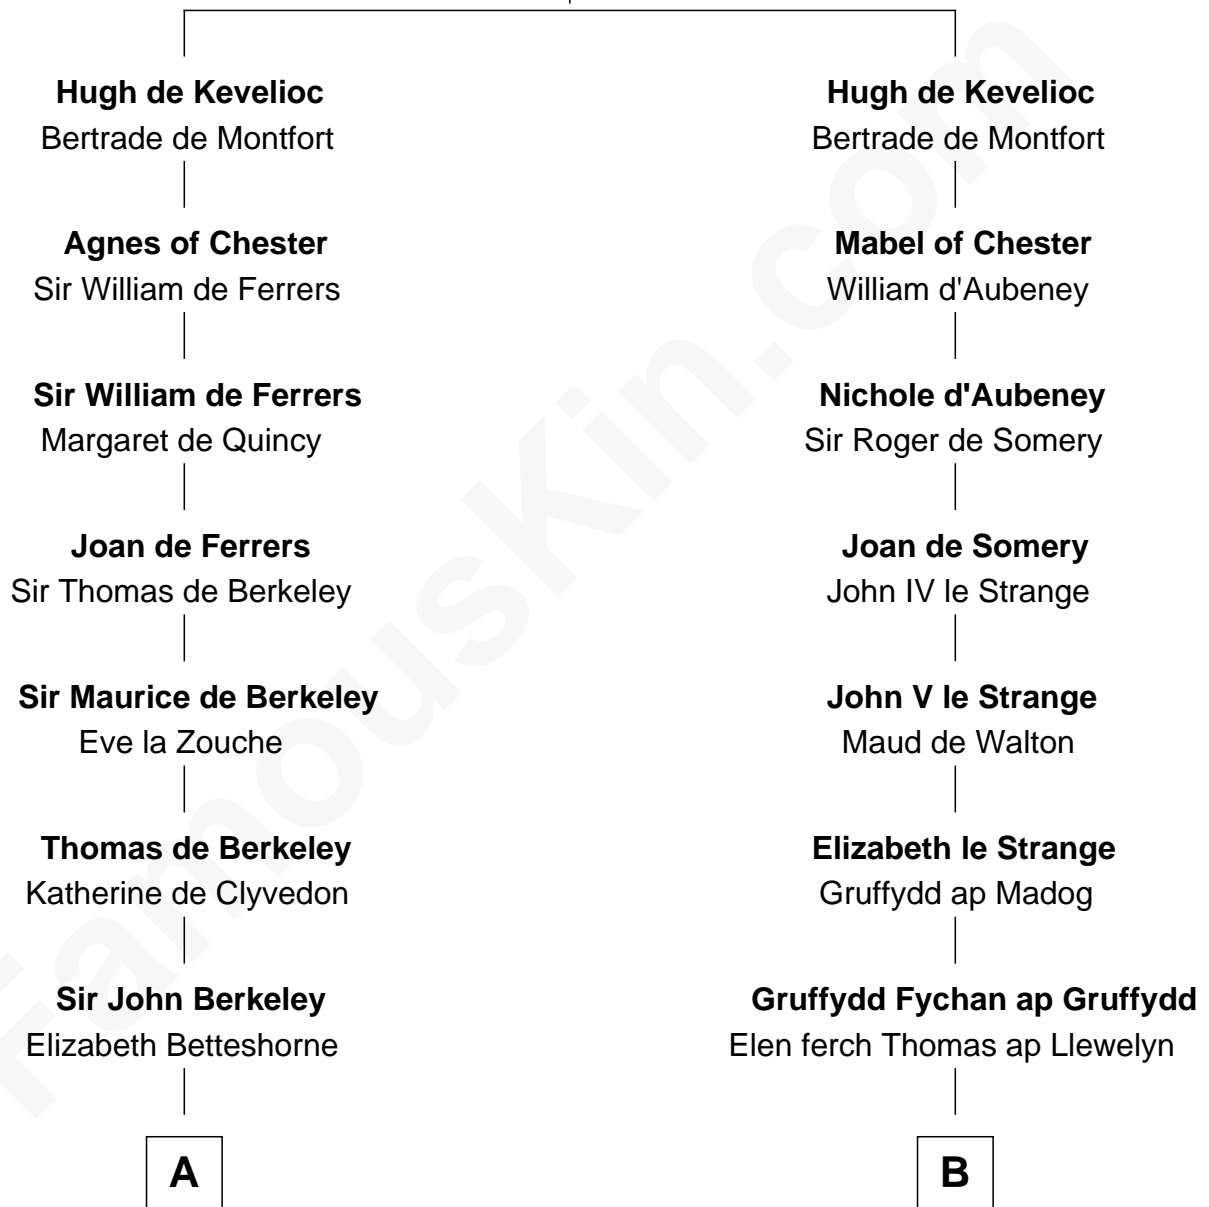

FamousKin.com

Relationship Chart of

Nicholas Gilman

Signer of the U.S. Constitution

18th cousin 1 time removed of

General William Whipple

Signer of the Declaration of Independence

Sir Ranulf de Gernons

Maud of Gloucester

C

Elizabeth Rogers

Rev. John Taylor

Ann Taylor

Nicholas Gilman

Nicholas Gilman

Signer of the U.S. Constitution