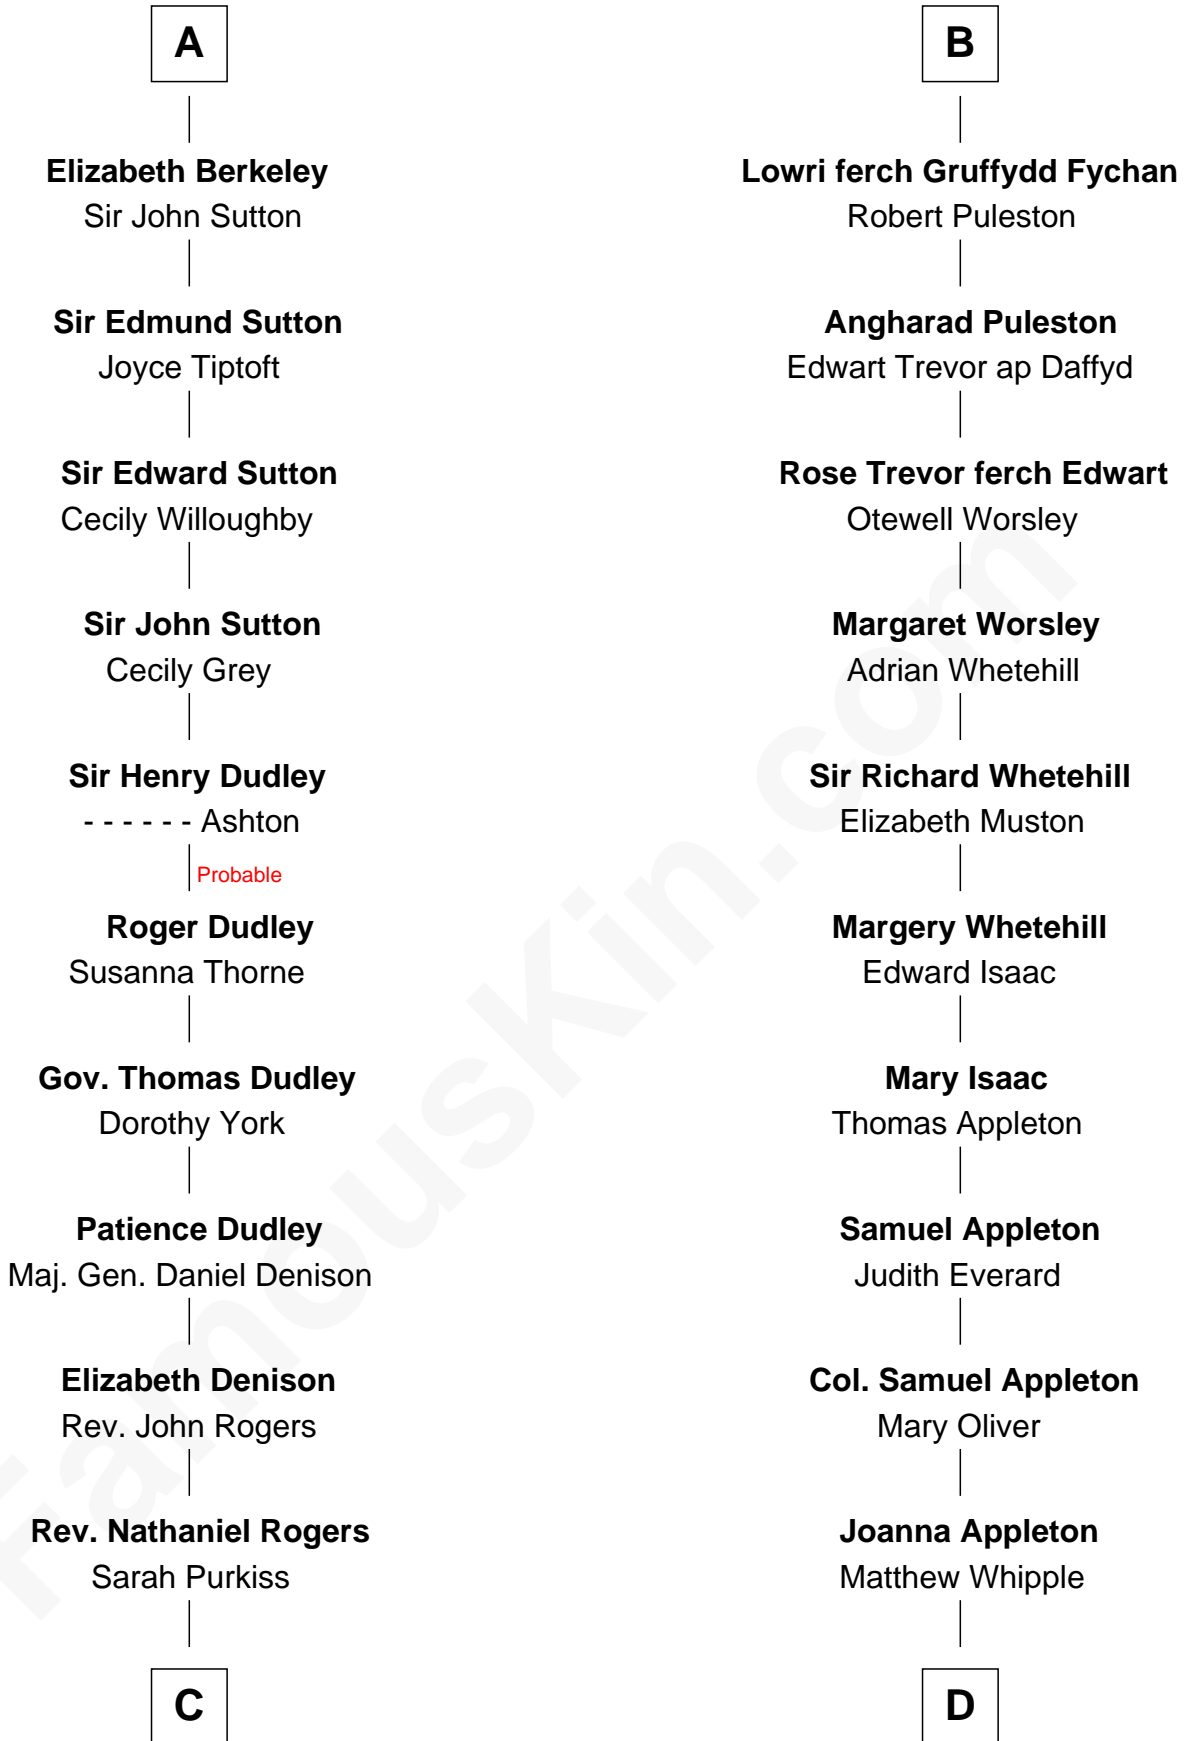

FamousKin.com

Relationship Chart of

Nicholas Gilman

Signer of the U.S. Constitution

18th cousin 1 time removed of

General William Whipple

Signer of the Declaration of Independence

Sir Ranulf de Gernons

Maud of Gloucester

C

Elizabeth Rogers

Rev. John Taylor

Ann Taylor

Nicholas Gilman

Nicholas Gilman

Signer of the U.S. Constitution

D

William Whipple

Mary Cutts

General William Whipple

Signer of Declaration of Independence

FamousKin.com