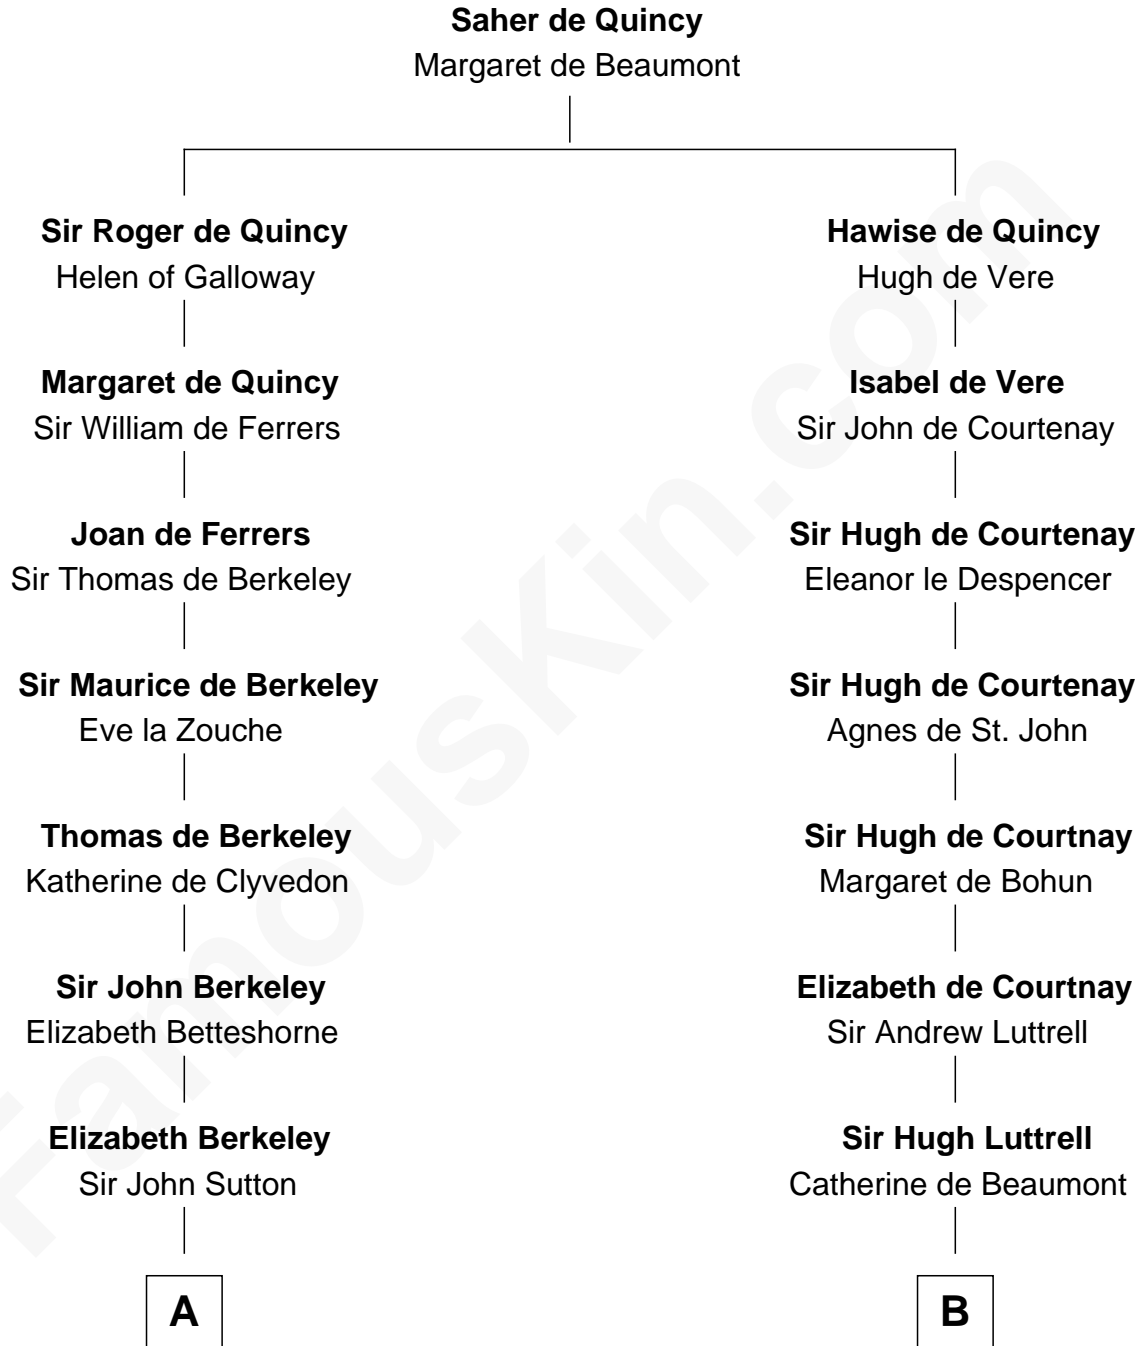

FamousKin.com

Relationship Chart of

Nicholas Gilman

Signer of the U.S. Constitution

18th cousin of

General William Whipple

Signer of the Declaration of Independence

C

Ann Taylor
Nicholas Gilman

Nicholas Gilman
Signer of the U.S. Constitution

D

William Whipple
Mary Cutts

General William Whipple
Signer of Declaration of Independence

FamousKin.com