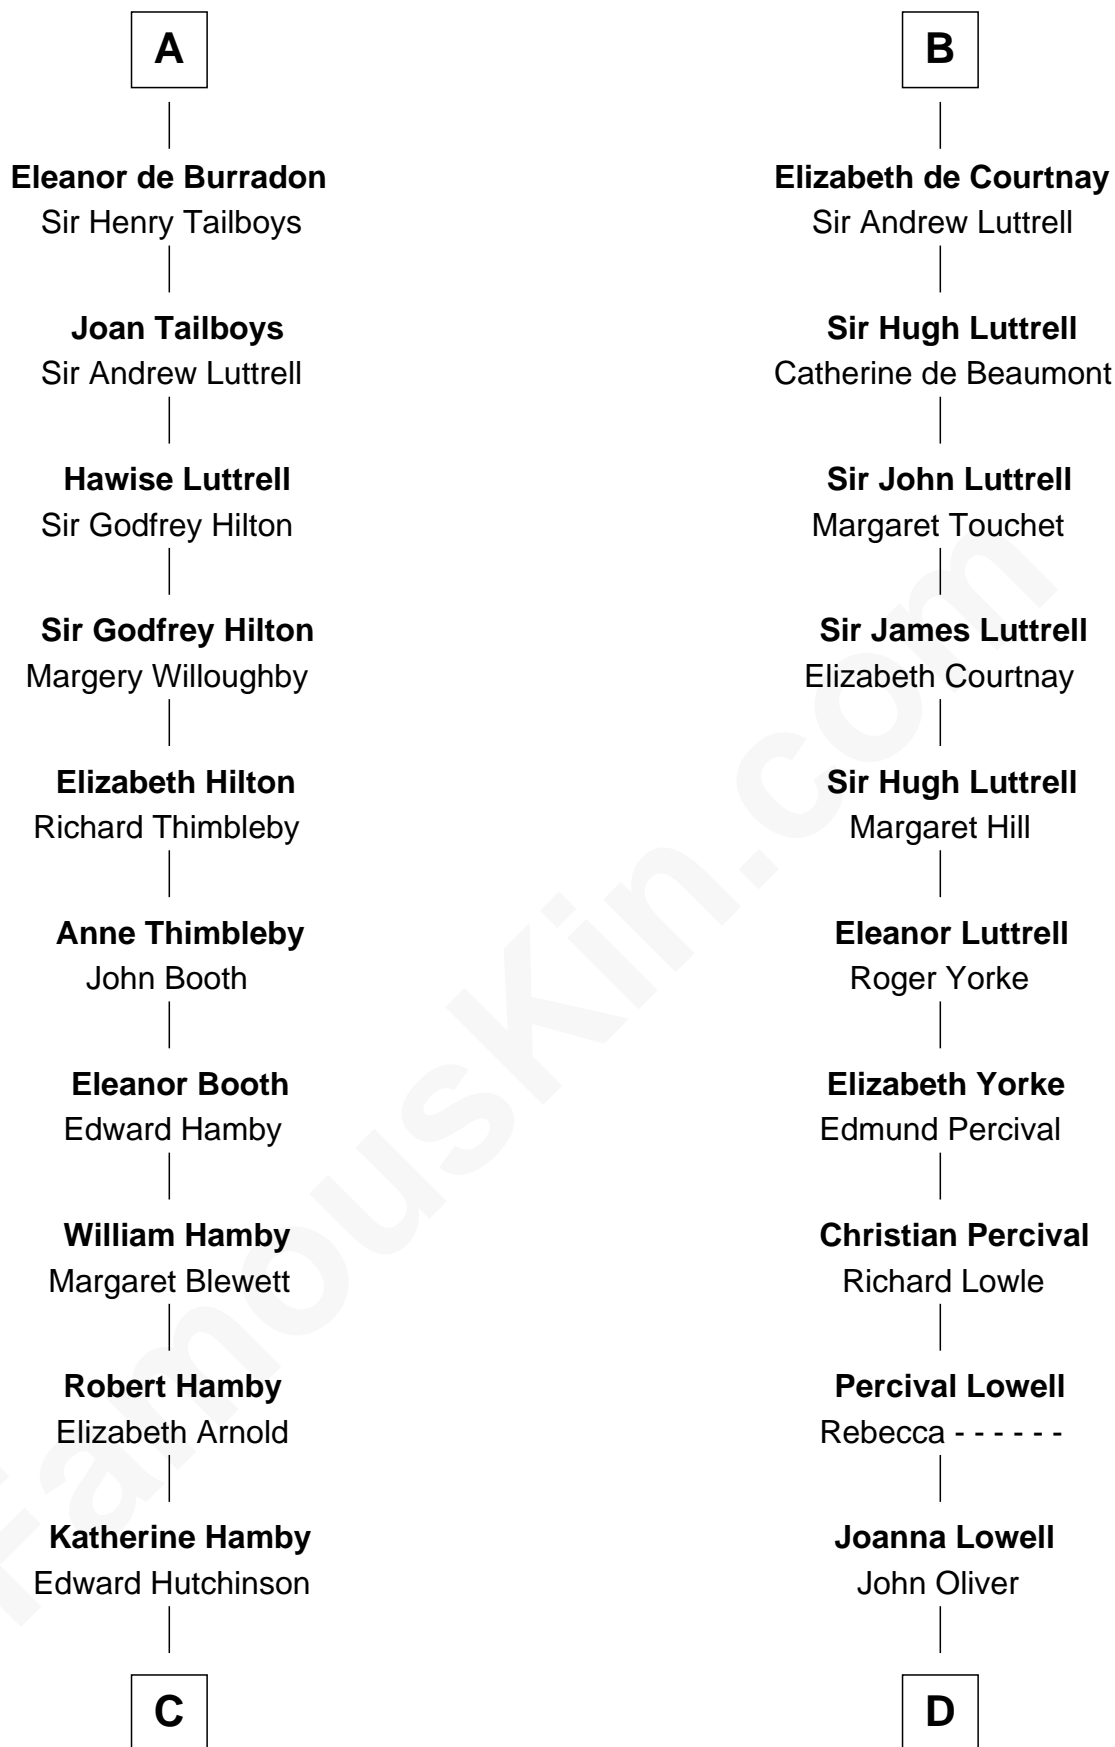

FamousKin.com

Relationship Chart of

Nicholas Gilman

Signer of the U.S. Constitution

20th cousin 1 time removed of

General William Whipple

Signer of the Declaration of Independence

C

Elizabeth Hutchinson

Edward Winslow

Anna Winslow

John Taylor

Rev. John Taylor

Elizabeth Rogers

Ann Taylor

Nicholas Gilman

Mary Cutts

General William Whipple

Signer of Declaration of Independence