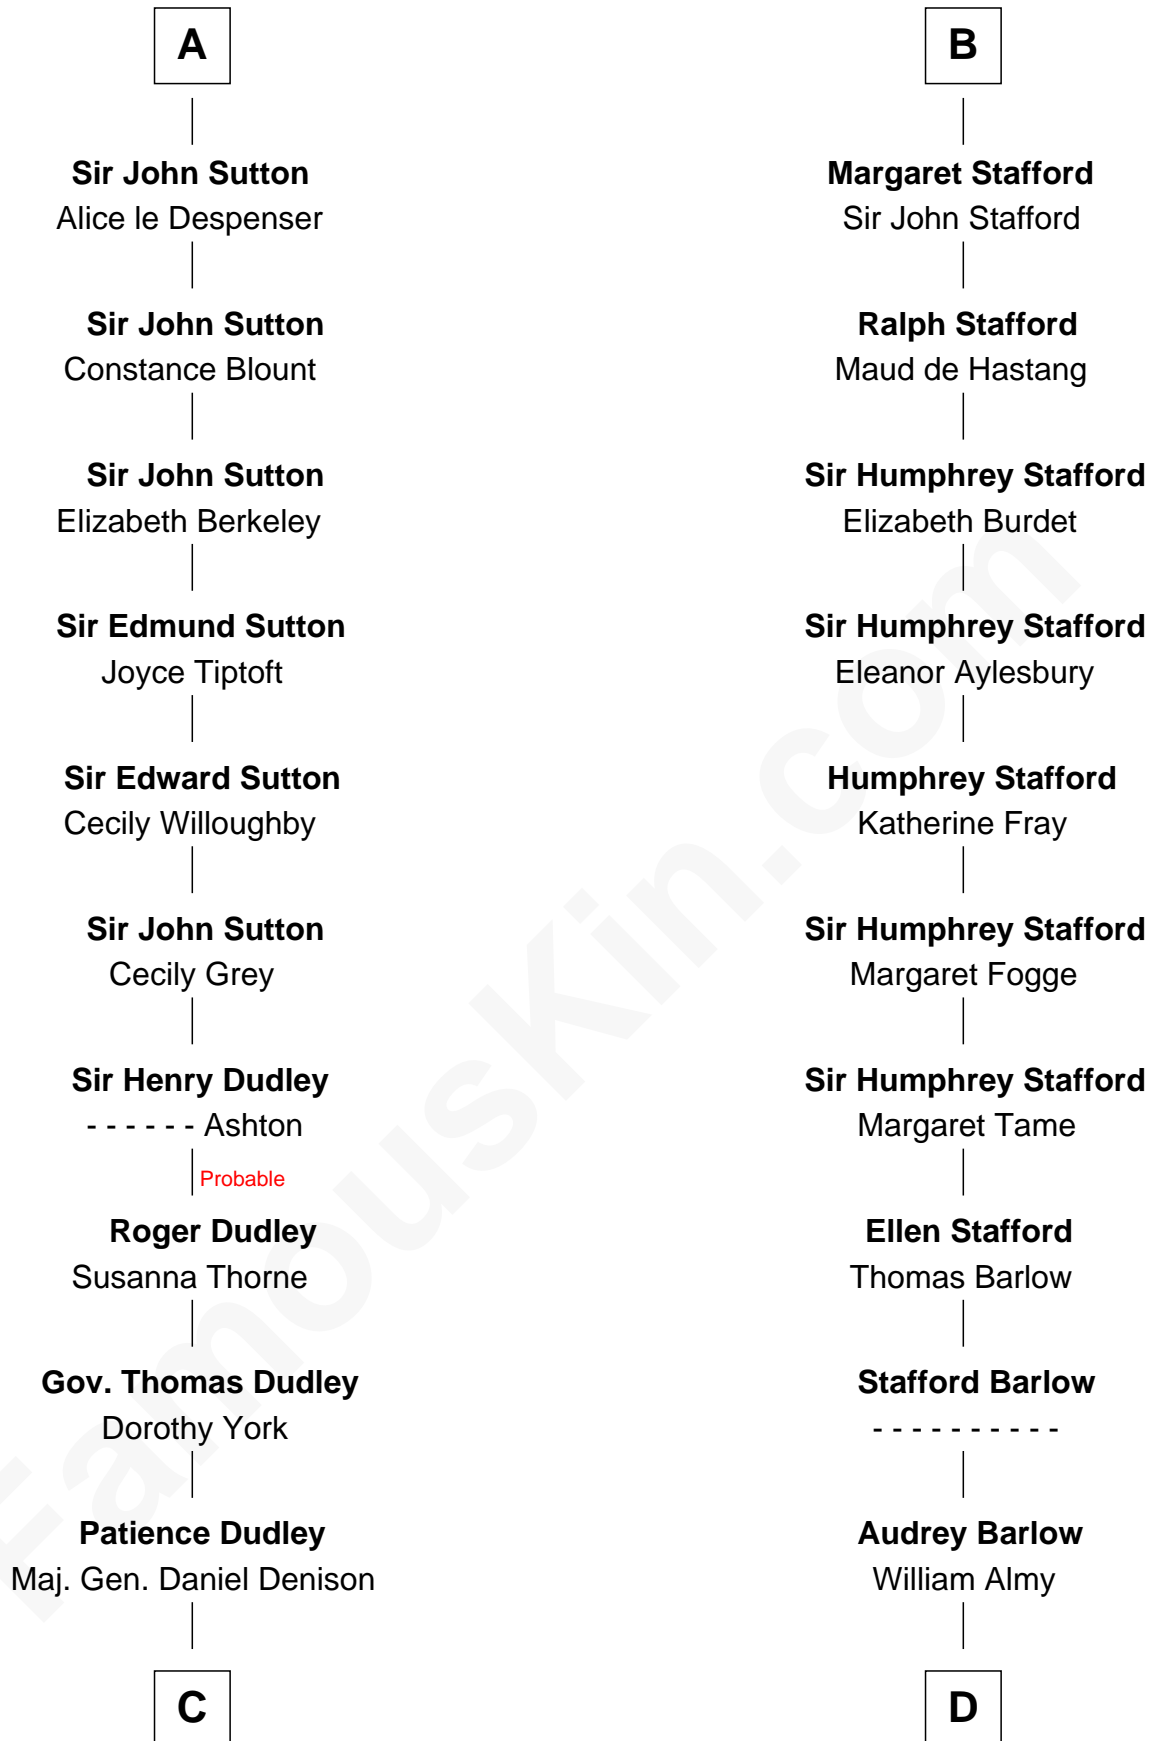

FamousKin.com Relationship Chart of

Nicholas Gilman

Signer of the U.S. Constitution

21st cousin of

Robert Townsend

Member of the Culper Spy Ring during the American Revolution

Ralph Paynell

C

Elizabeth Denison

Rev. John Rogers

Rev. Nathaniel Rogers

Sarah Purkiss

Elizabeth Rogers

Rev. John Taylor

Ann Taylor

Nicholas Gilman

Nicholas Gilman

Signer of the U.S. Constitution

D

Job Almy

Mary Unthank

Audrey Almy

James Townsend

Jacob Townsend

Phoebe Seaman

Samuel Townsend

Sarah Stoddard

Robert Townsend

Spy known as "Culper Jr."