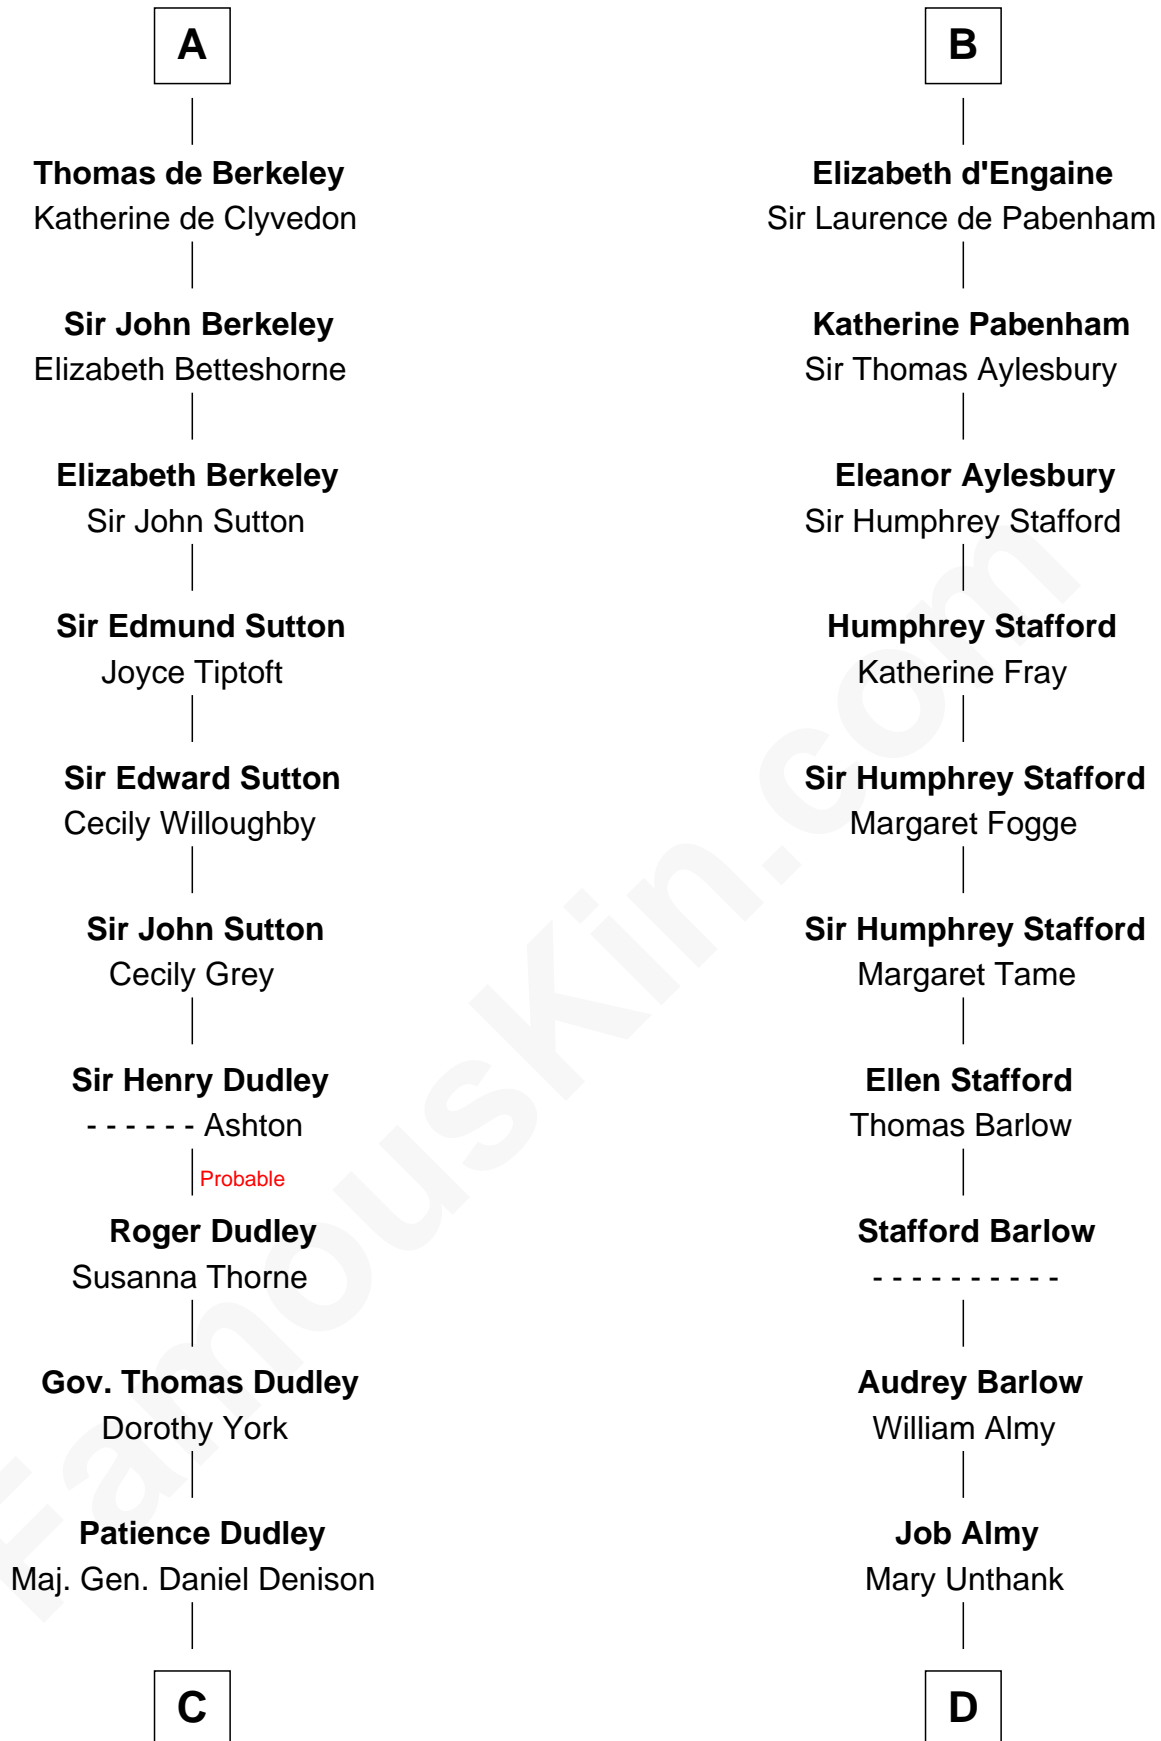

FamousKin.com

Relationship Chart of

Nicholas Gilman

Signer of the U.S. Constitution

20th cousin 1 time removed of

Robert Townsend

Member of the Culper Spy Ring during the American Revolution

C

Elizabeth Denison

Rev. John Rogers

Rev. Nathaniel Rogers

Sarah Purkiss

Elizabeth Rogers

Rev. John Taylor

Ann Taylor

Nicholas Gilman

Nicholas Gilman

Signer of the U.S. Constitution

D

Audrey Almy

James Townsend

Jacob Townsend

Phoebe Seaman

Samuel Townsend