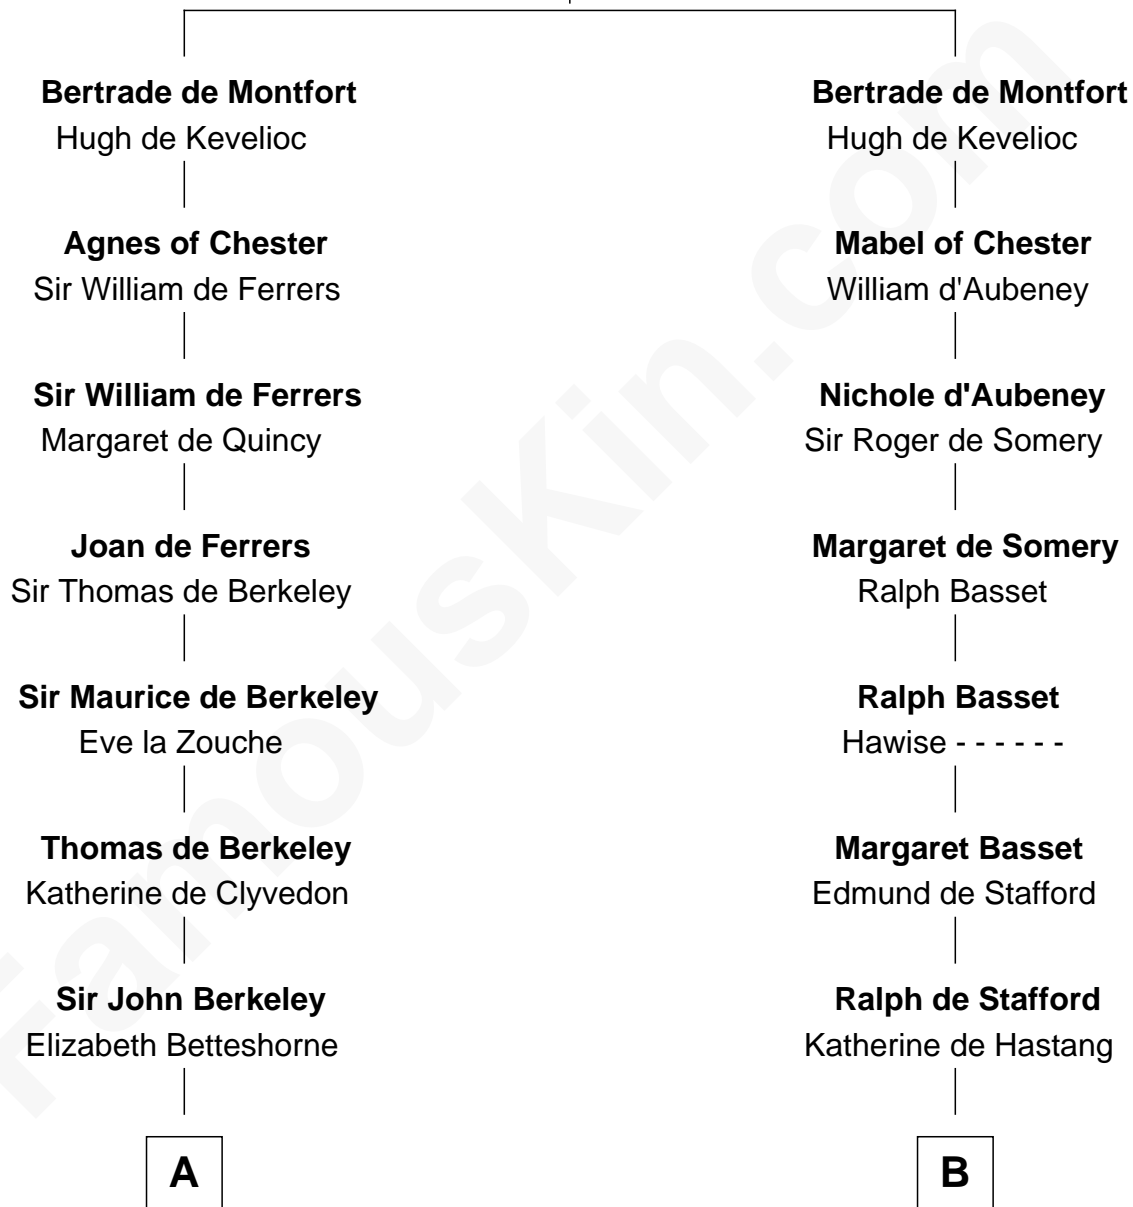

## Relationship Chart of

### Nicholas Gilman

*Signer of the U.S. Constitution*

19th cousin 2 times removed of

### Robert Townsend

*Member of the Culper Spy Ring during the American Revolution*

**Simon III de Montfort**

Maud - - - - -

**C**

**Elizabeth Rogers**

Rev. John Taylor

**Ann Taylor**