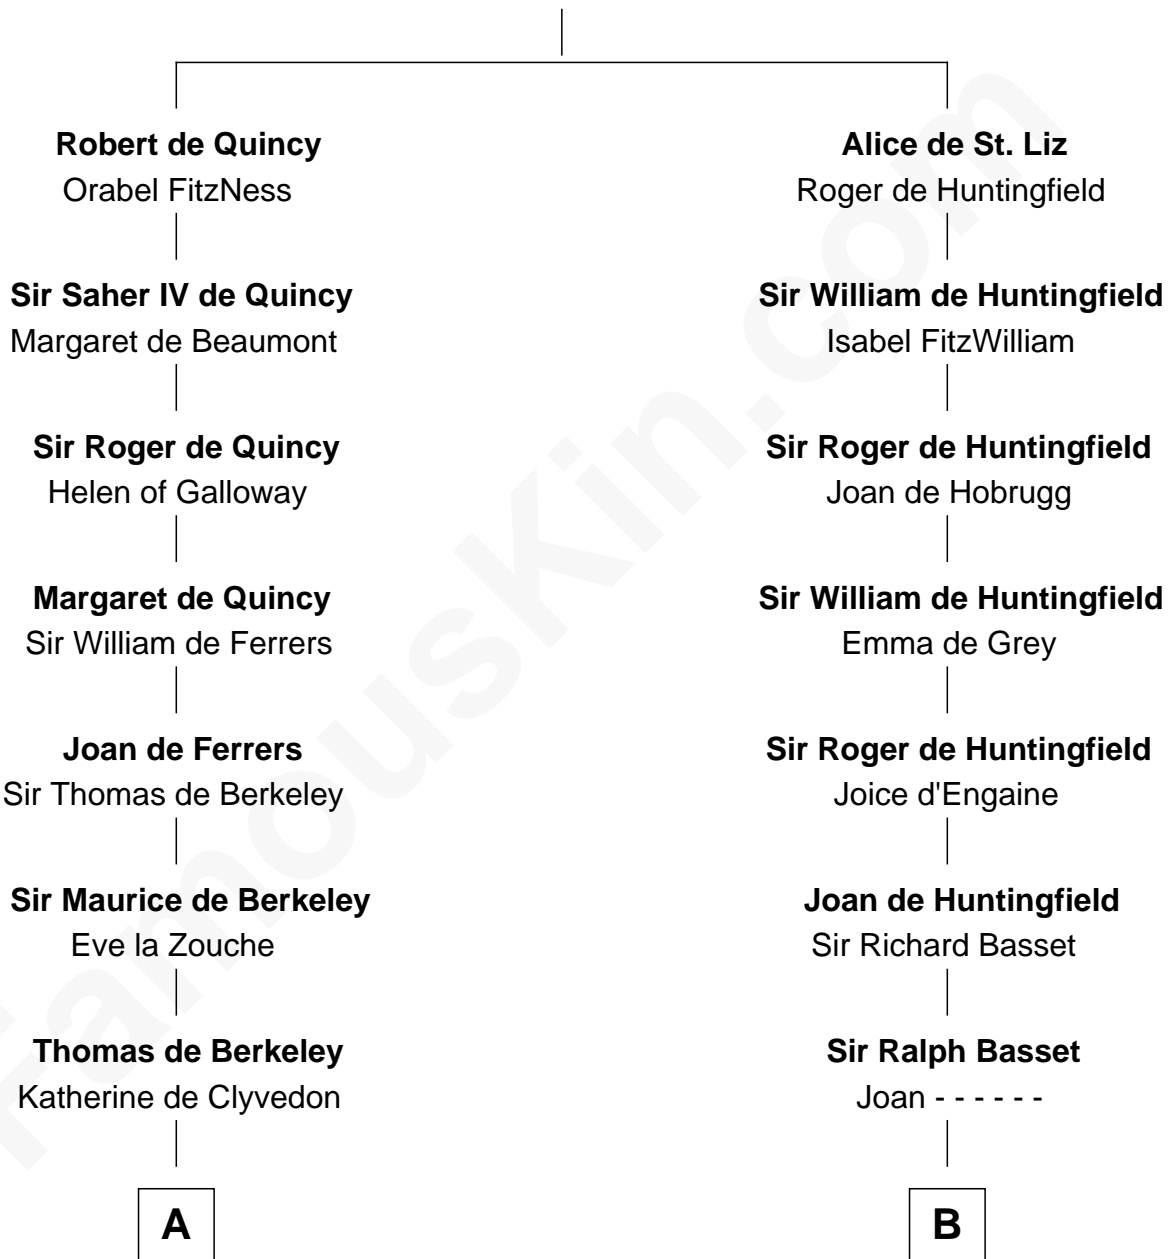

Saher I de Quincy

Maud de St. Liz