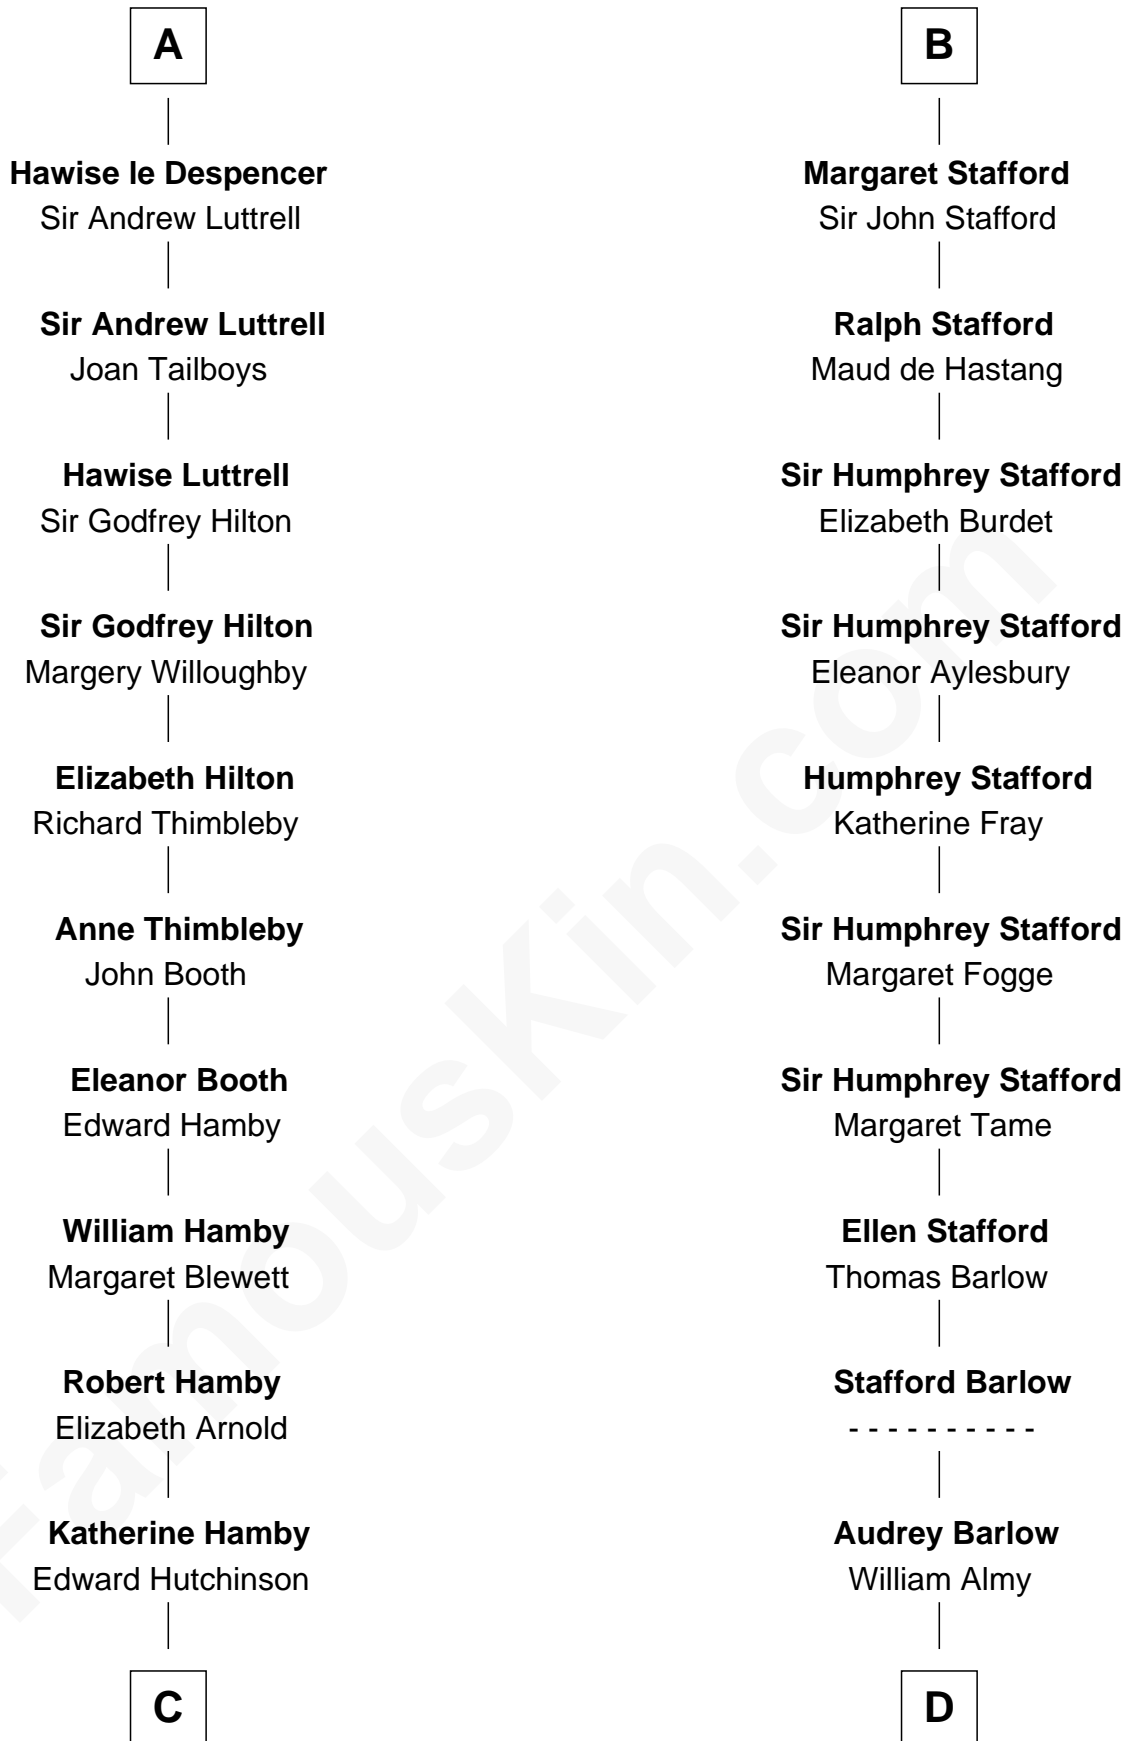

FamousKin.com Relationship Chart of

Nicholas Gilman

Signer of the U.S. Constitution

21st cousin of

Robert Townsend

Member of the Culper Spy Ring during the American Revolution

James de St. Hilary

Aveline - - - - -

Hawise - - - - -

Margaret Basset

Edmund de Stafford

Ralph de Stafford

Katherine de Hastang

B

C

Elizabeth Hutchinson

Edward Winslow

Anna Winslow

John Taylor

Rev. John Taylor

Elizabeth Rogers

Ann Taylor

Nicholas Gilman

Nicholas Gilman