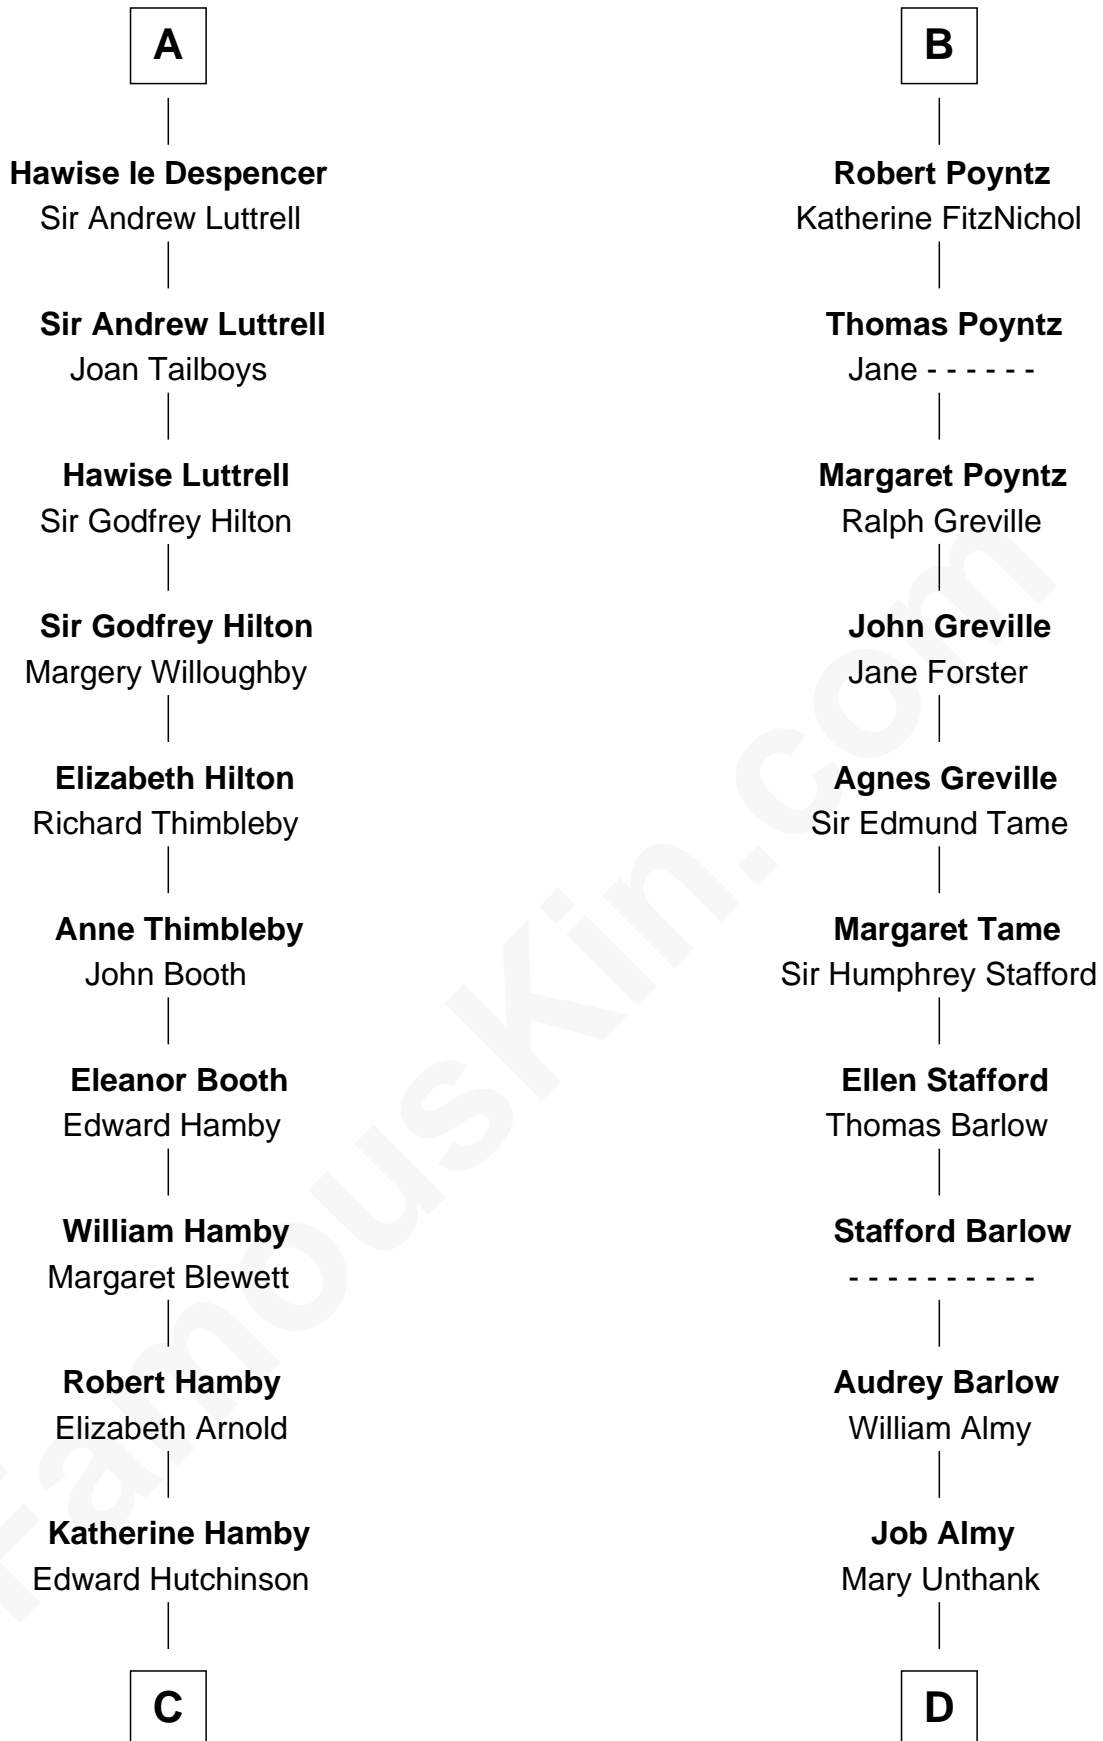

FamousKin.com Relationship Chart of

Nicholas Gilman

Signer of the U.S. Constitution

20th cousin 1 time removed of

Robert Townsend

Member of the Culper Spy Ring during the American Revolution

Adeliza de Meschines

Isabel Dyall

Sir Hugh Poyntz

Sir Nicholas Poyntz

Maud de Acton

Sir John Poyntz

Elizabeth de Clanvowe

B

C

Elizabeth Hutchinson

Edward Winslow

Anna Winslow

John Taylor

Rev. John Taylor

Elizabeth Rogers

Ann Taylor

Nicholas Gilman