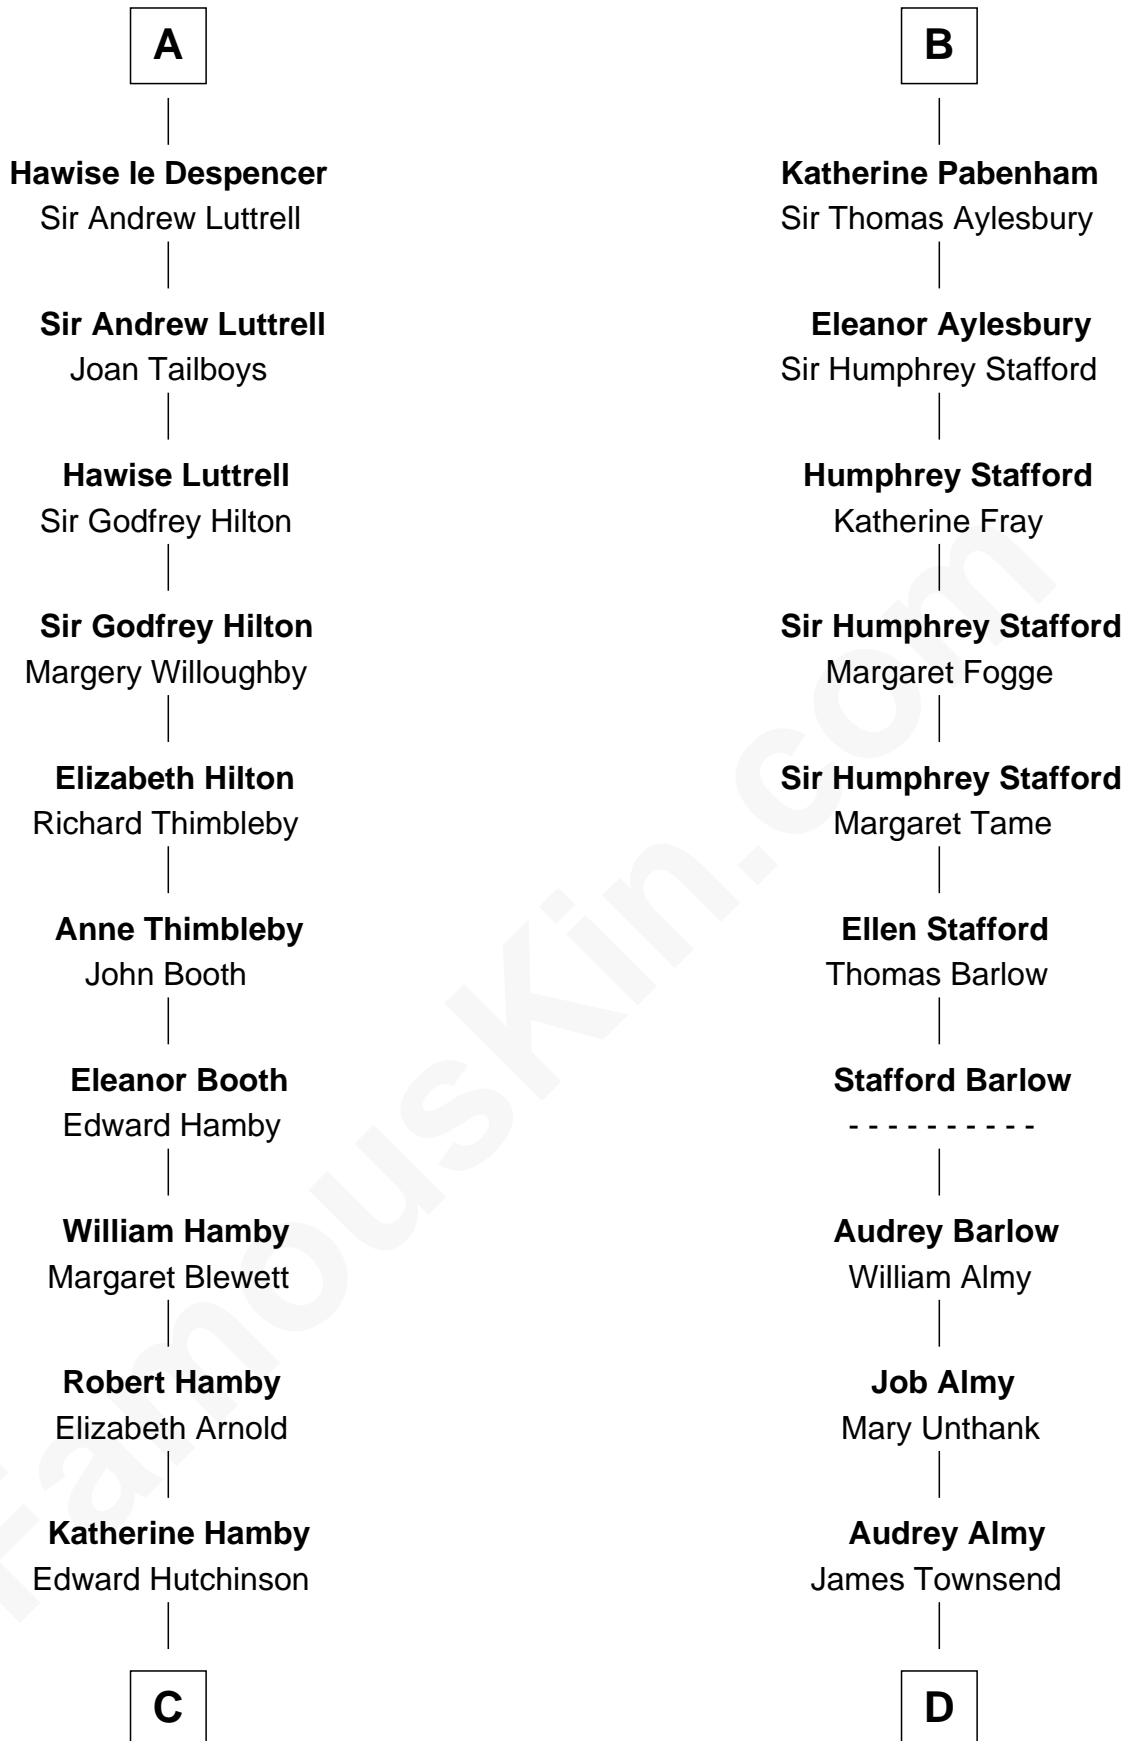

FamousKin.com

Relationship Chart of

Nicholas Gilman

Signer of the U.S. Constitution

19th cousin 2 times removed of

Robert Townsend

Member of the Culper Spy Ring during the American Revolution

C

Elizabeth Hutchinson

Edward Winslow

Anna Winslow

John Taylor

Rev. John Taylor

Elizabeth Rogers

Ann Taylor

Nicholas Gilman

Nicholas Gilman

Signer of the U.S. Constitution

D

Jacob Townsend

Phoebe Seaman

Samuel Townsend

Sarah Stoddard

Robert Townsend