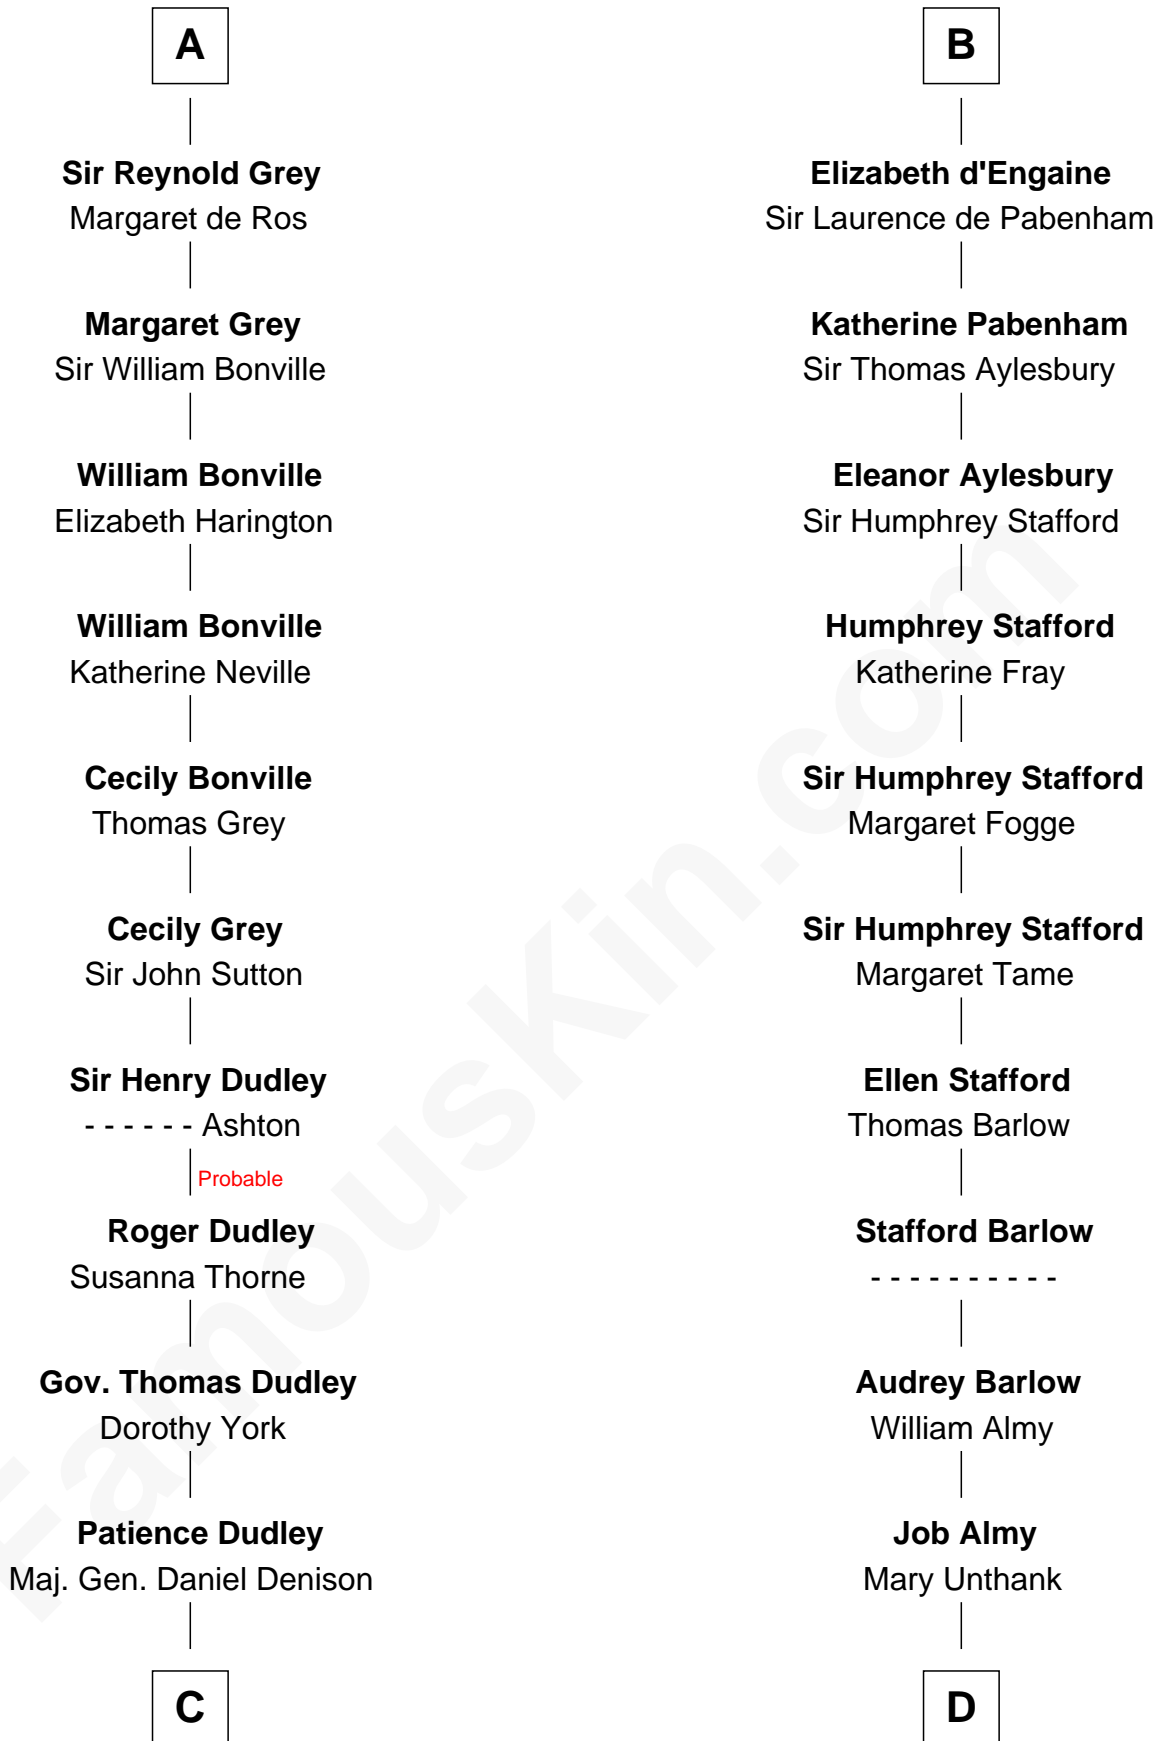

FamousKin.com

Relationship Chart of

Nicholas Gilman

Signer of the U.S. Constitution

20th cousin 1 time removed of

Robert Townsend

Member of the Culper Spy Ring during the American Revolution

C

Elizabeth Denison

Rev. John Rogers

Rev. Nathaniel Rogers

Sarah Purkiss

Elizabeth Rogers

Rev. John Taylor

Ann Taylor

Nicholas Gilman

Nicholas Gilman

Signer of the U.S. Constitution

D

Audrey Almy

James Townsend

Jacob Townsend

Phoebe Seaman

Samuel Townsend