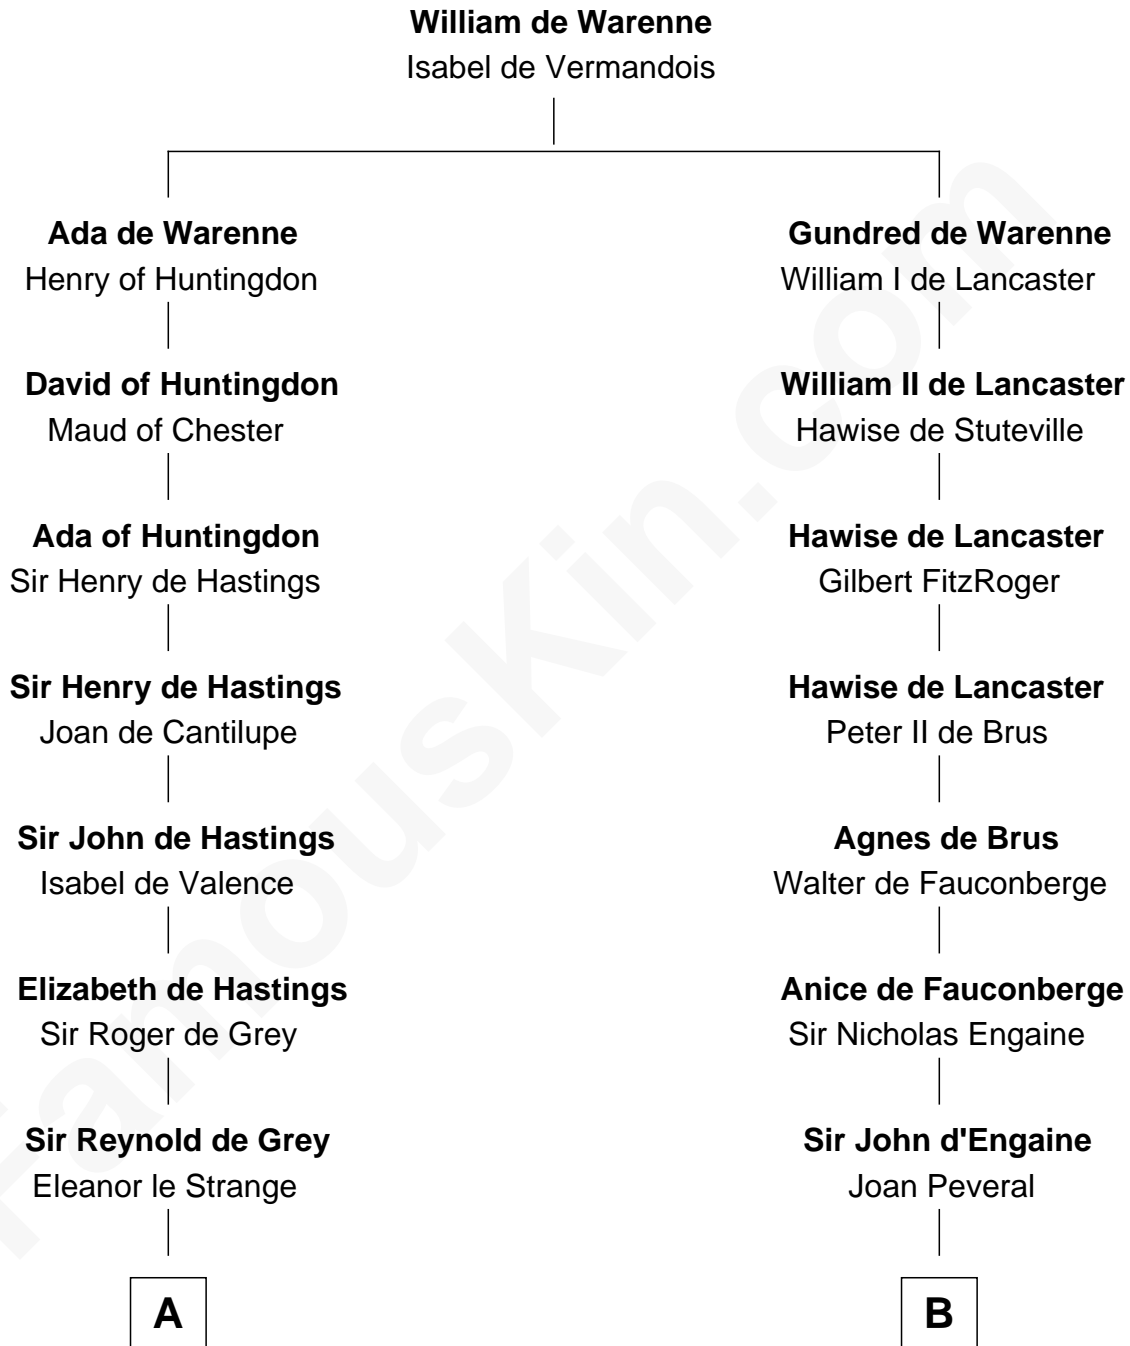

FamousKin.com

Relationship Chart of

Nicholas Gilman

Signer of the U.S. Constitution

20th cousin 1 time removed of

Robert Townsend

Member of the Culper Spy Ring during the American Revolution

C

Elizabeth Denison

Rev. John Rogers

Rev. Nathaniel Rogers

Sarah Purkiss

Elizabeth Rogers

Rev. John Taylor

Ann Taylor

Nicholas Gilman