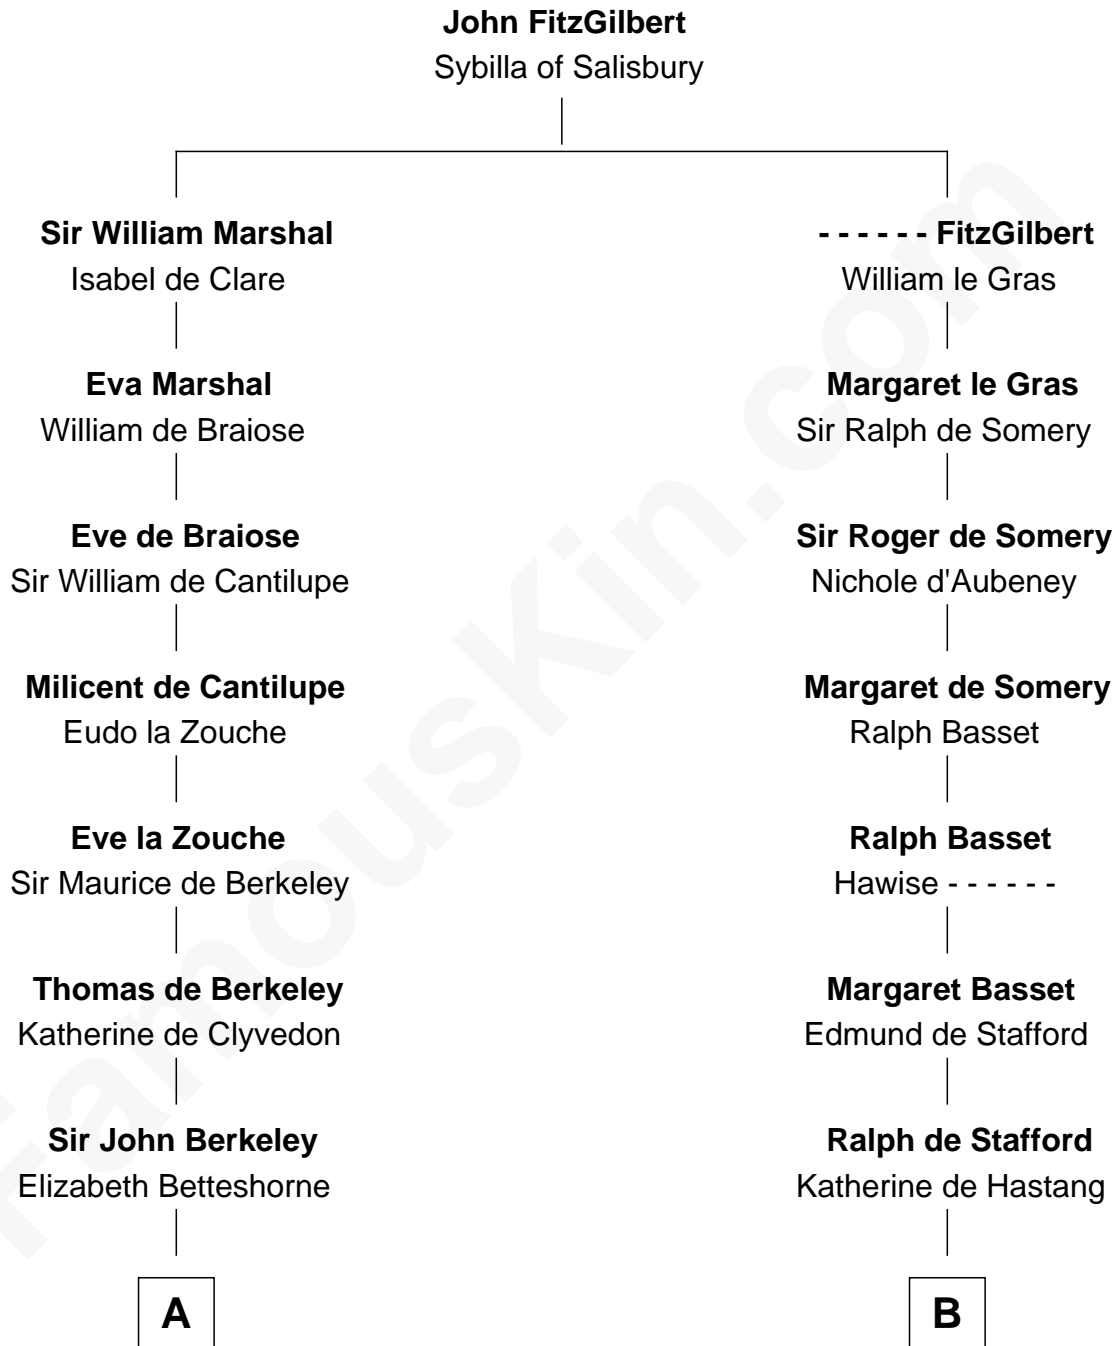

## Relationship Chart of

### Nicholas Gilman

*Signer of the U.S. Constitution*

19th cousin 2 times removed of

### Robert Townsend

*Member of the Culper Spy Ring during the American Revolution*

**C**

**Elizabeth Rogers**

Rev. John Taylor

**Ann Taylor**

Nicholas Gilman

**Nicholas Gilman**