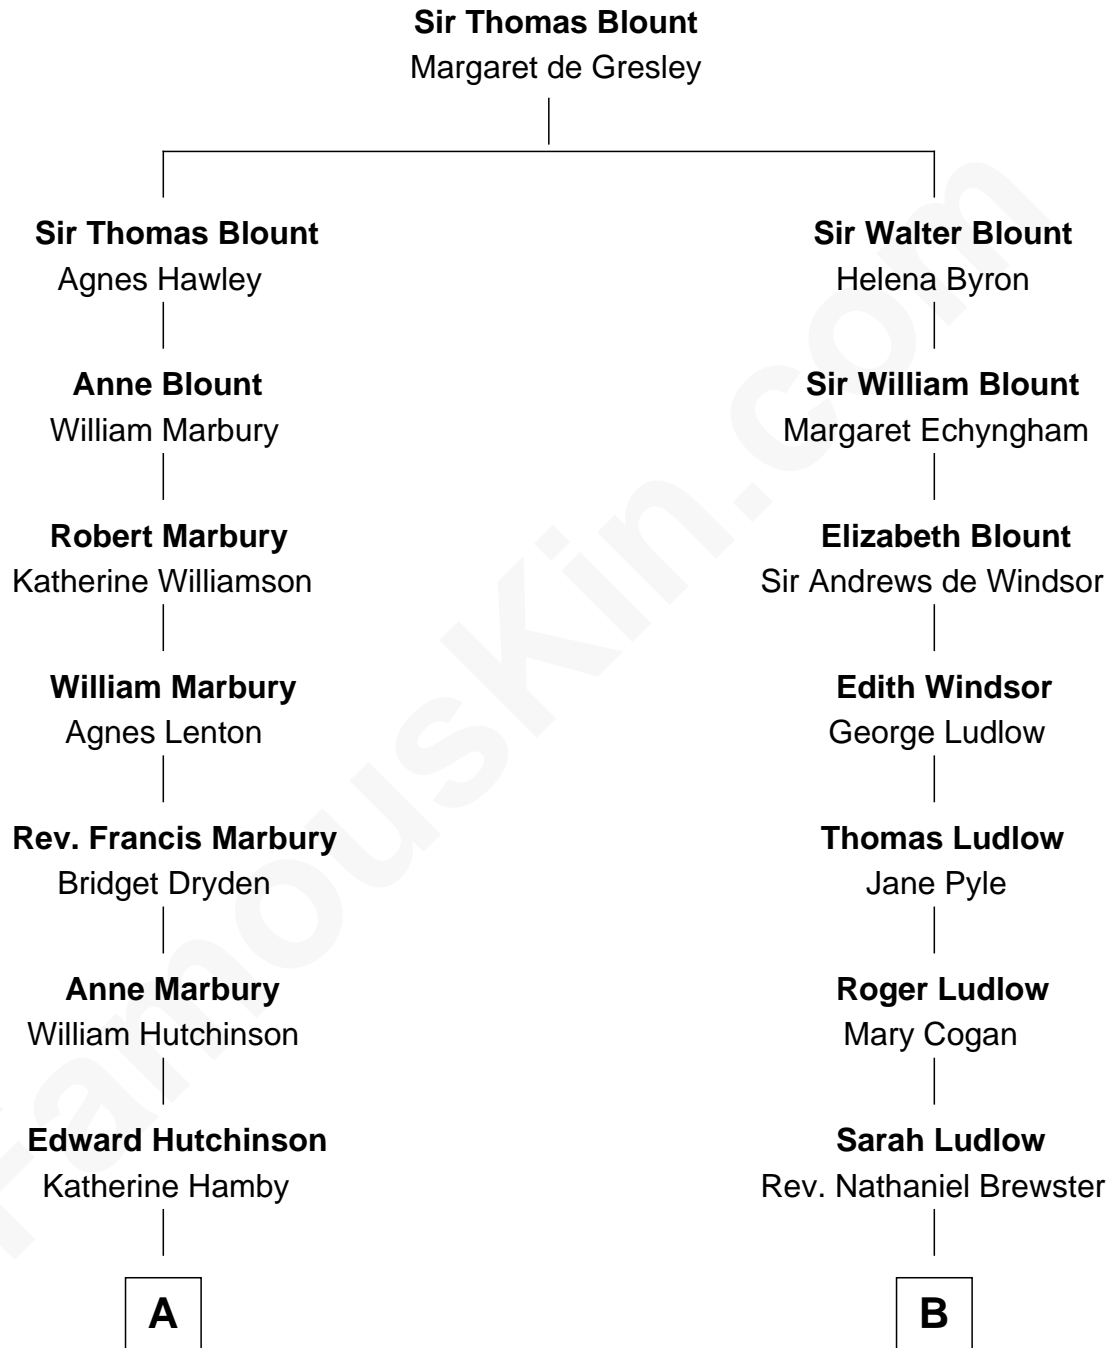

FamousKin.com

Relationship Chart of

Nicholas Gilman

Signer of the U.S. Constitution

9th cousin 2 times removed of

Caleb Brewster

Member of the Culper Spy Ring during the American Revolution

A

Elizabeth Hutchinson

Edward Winslow

Anna Winslow

John Taylor

Rev. John Taylor

Elizabeth Rogers

Ann Taylor

Nicholas Gilman

Nicholas Gilman

Signer of the U.S. Constitution

B

Daniel Brewster

Anna Jayne

Benjamin Brewster

Sarah Biggs

Caleb Brewster