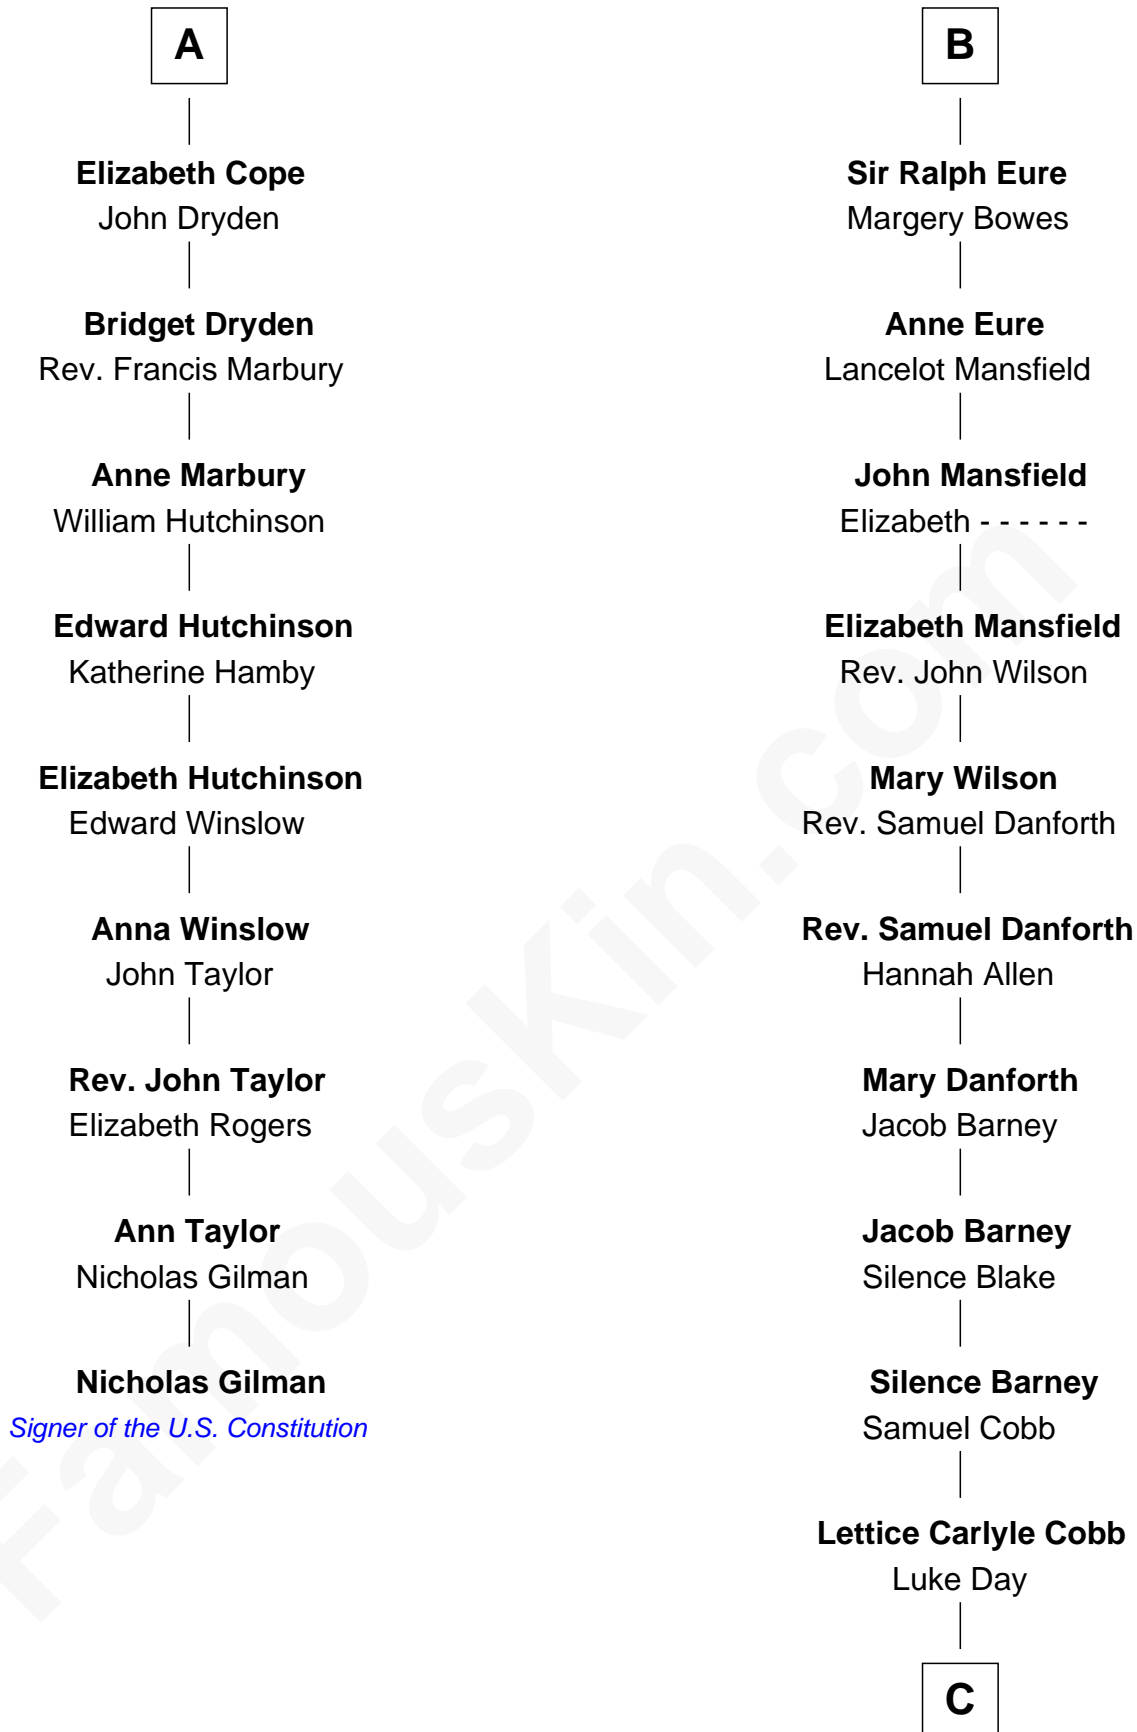

## Relationship Chart of

### Nicholas Gilman

*Signer of the U.S. Constitution*

15th cousin 5 times removed of

### Sandra Day O'Connor

*First Female U.S. Supreme Court Justice*

**C**

—  
**Hollis Day**

Eliza L. Flanders

—  
**Henry Clay Day**

Alice Edith Hilton

—  
**Henry R. Day**