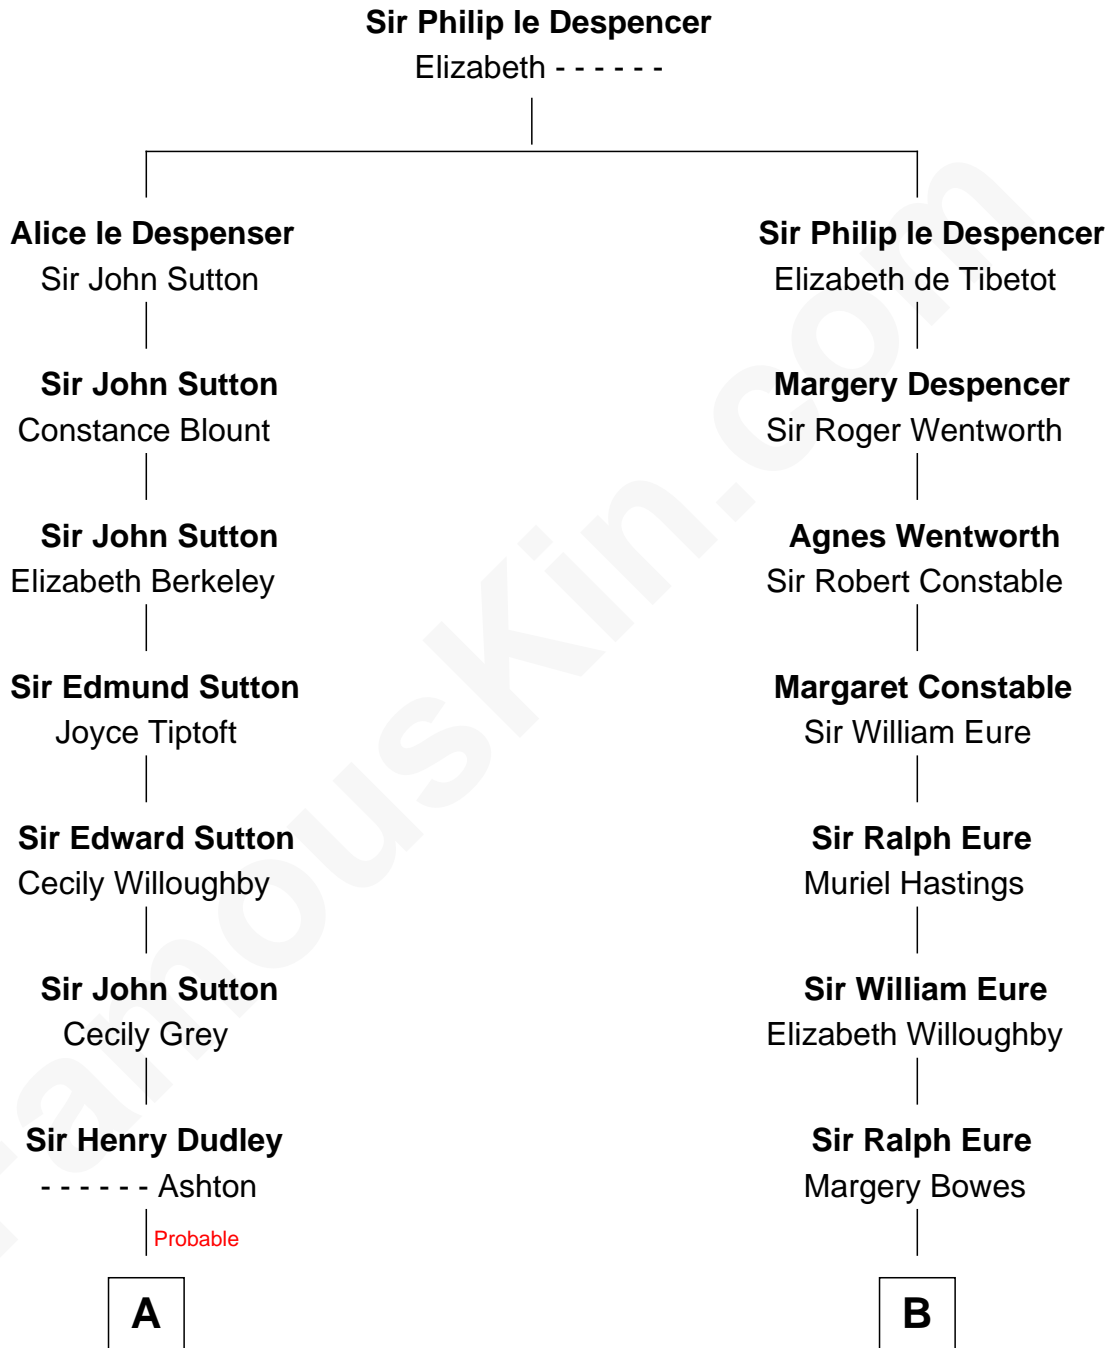

FamousKin.com

Relationship Chart of

Nicholas Gilman

Signer of the U.S. Constitution

14th cousin 5 times removed of

Sandra Day O'Connor

First Female U.S. Supreme Court Justice

C