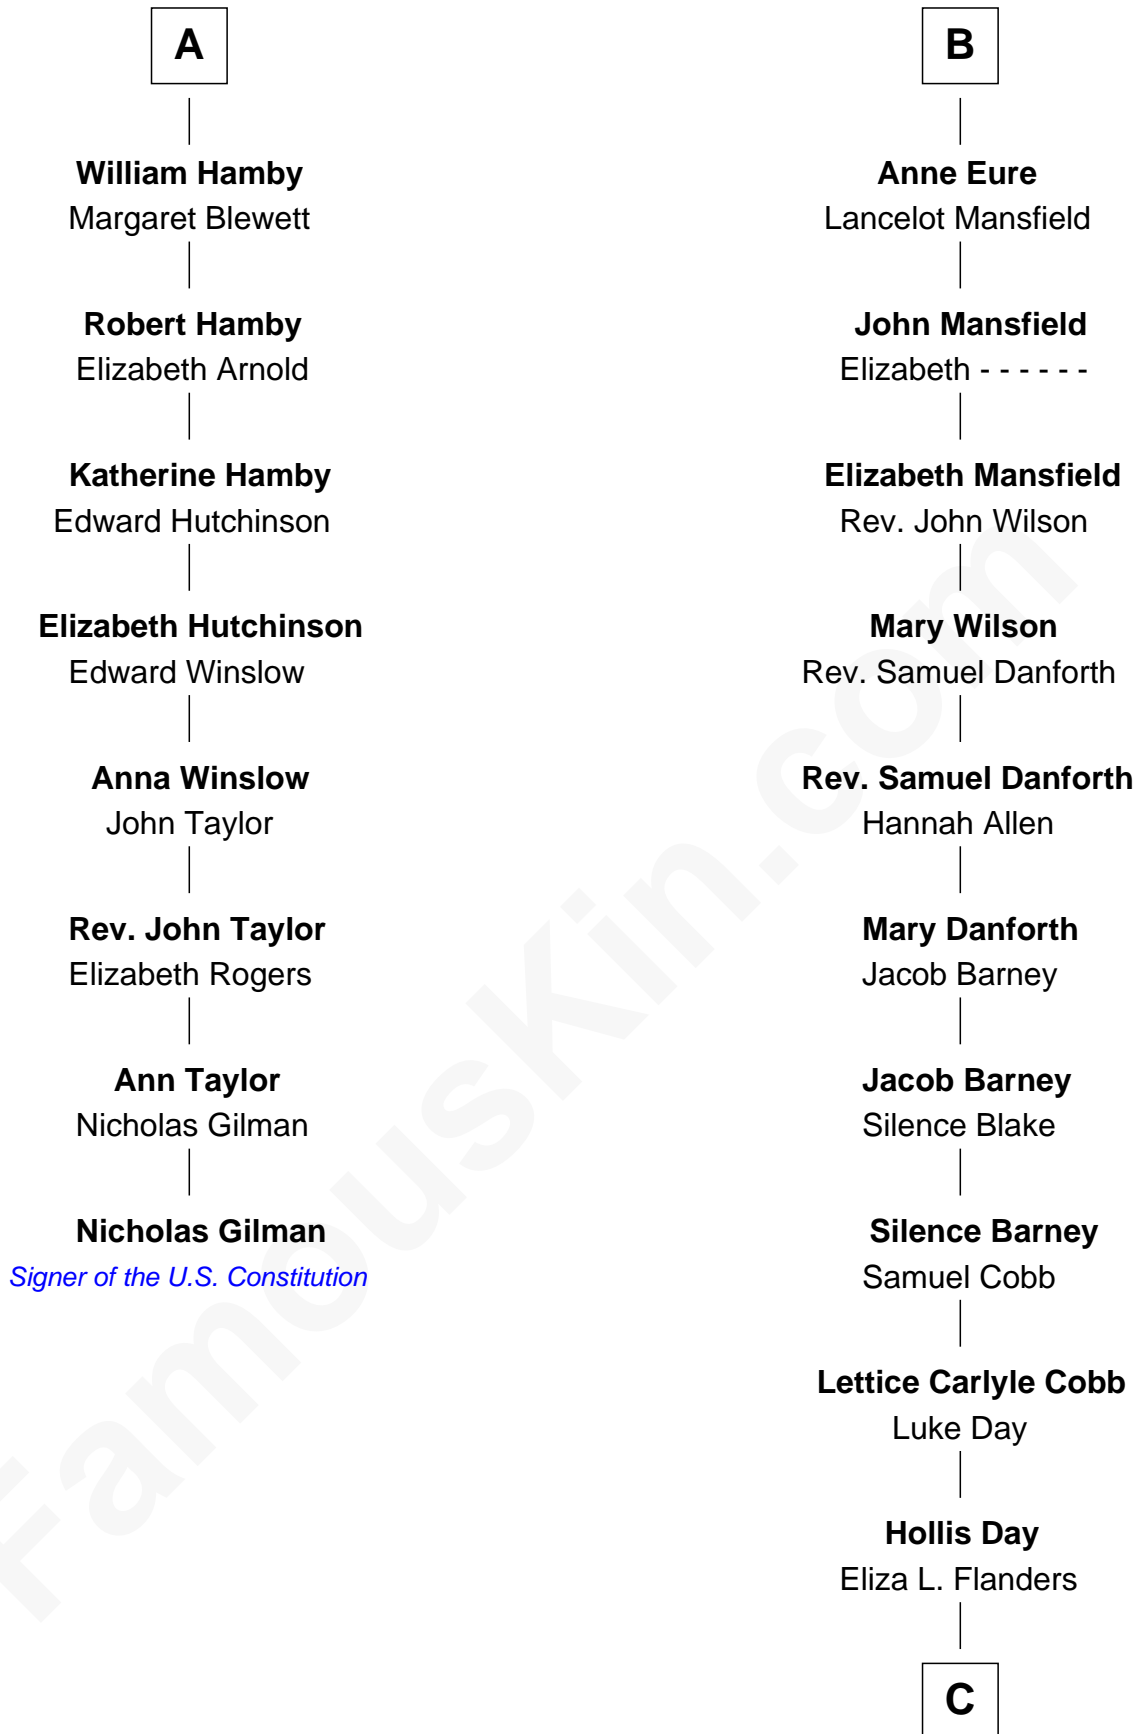

## Relationship Chart of

### Nicholas Gilman

*Signer of the U.S. Constitution*

14th cousin 5 times removed of

### Sandra Day O'Connor

*First Female U.S. Supreme Court Justice*

**C**

Henry Clay Day  
Alice Edith Hilton

Henry R. Day  
Ada Mae Wilkey

Sandra Day O'Connor  
*U.S. Supreme Court Justice*

FamousKin.com