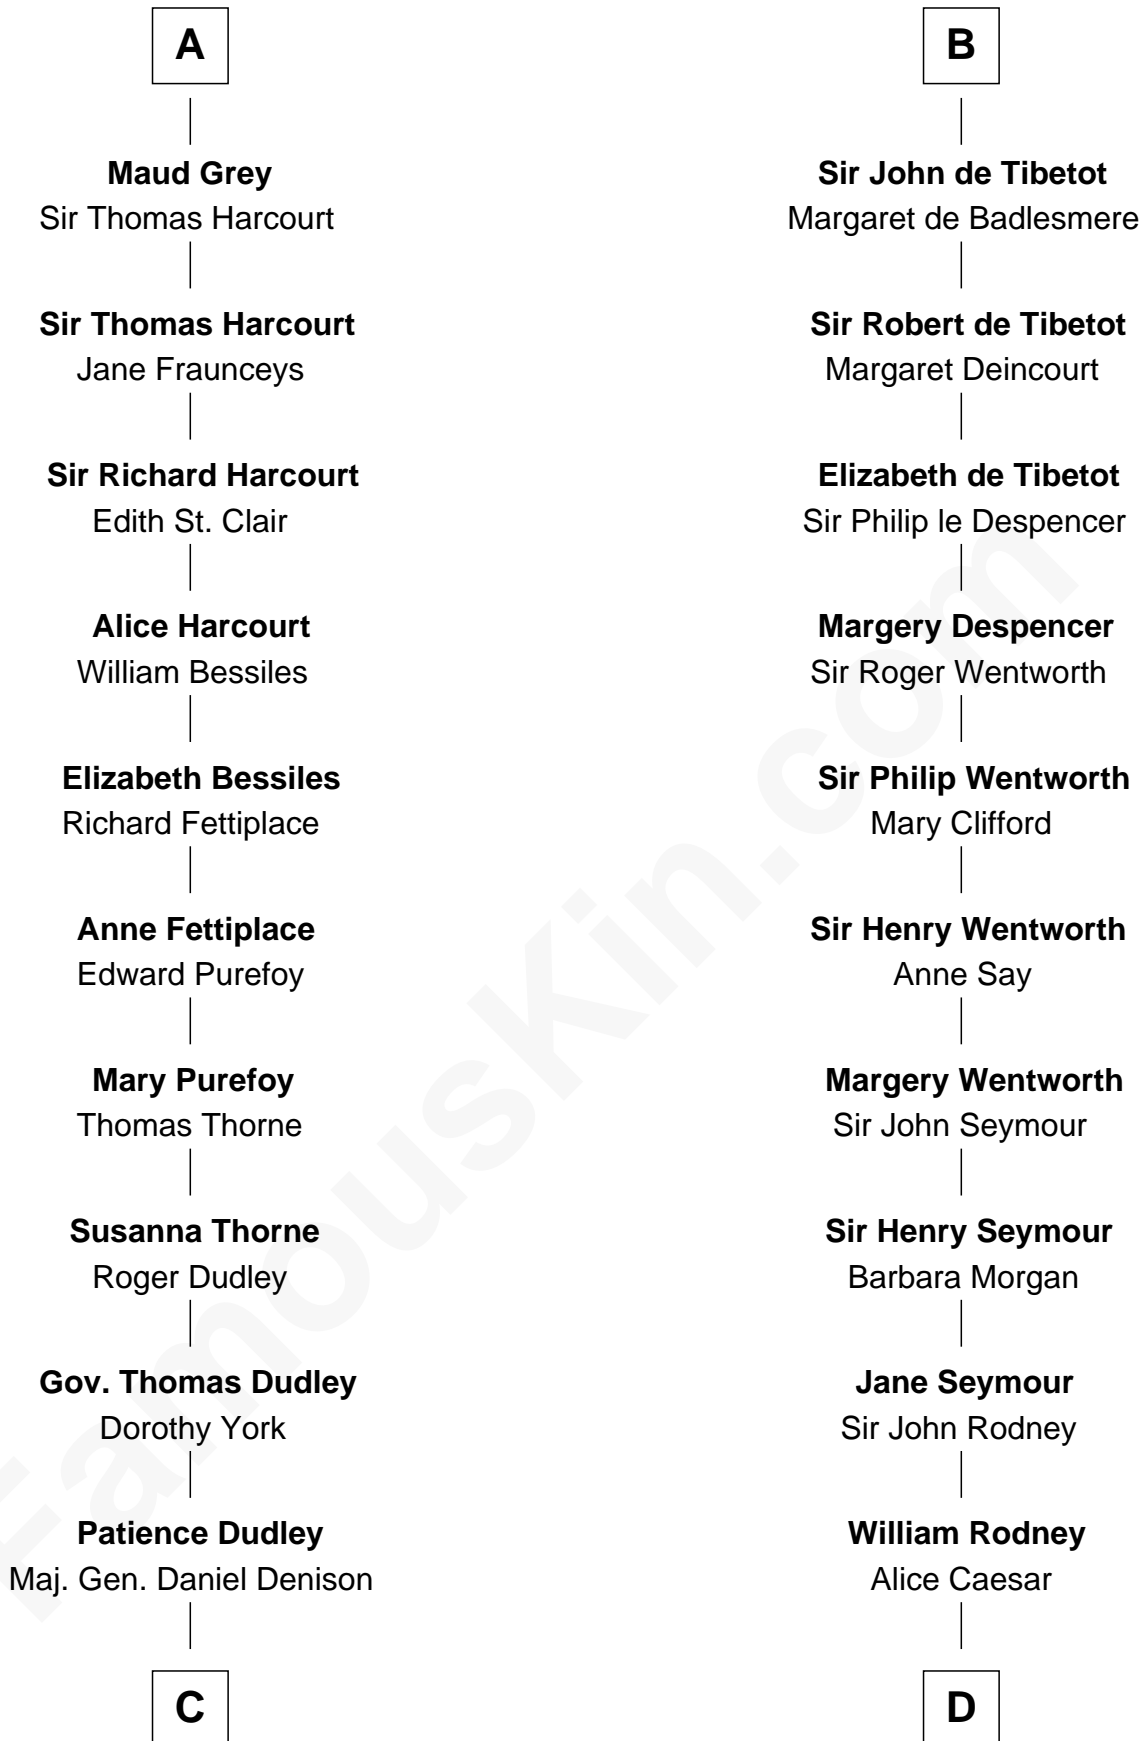

FamousKin.com

Relationship Chart of

Nicholas Gilman

Signer of the U.S. Constitution

20th cousin 1 time removed of

Caesar Rodney

Signer of the Declaration of Independence

C

Elizabeth Denison

Rev. John Rogers

Rev. Nathaniel Rogers

Sarah Purkiss

Elizabeth Rogers

Rev. John Taylor

Ann Taylor

Nicholas Gilman

Nicholas Gilman

Signer of the U.S. Constitution

D

William Rodney

Rachel - - - - -

Capt. William Rodney

Sarah Jones

Caesar Rodney