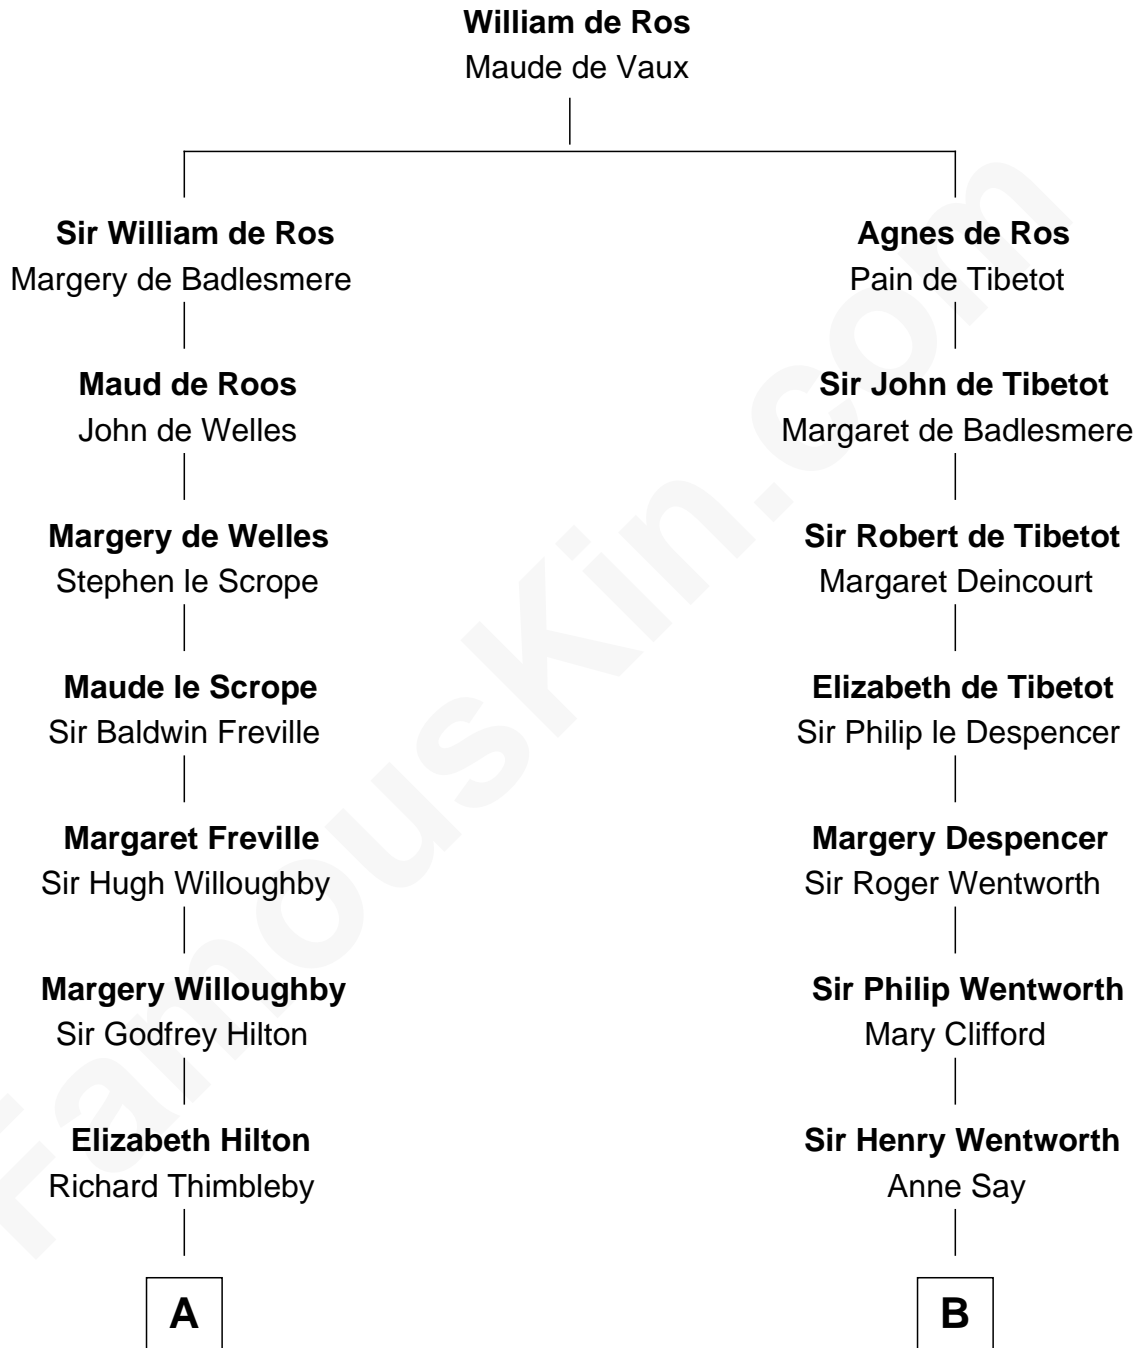

FamousKin.com

Relationship Chart of

Nicholas Gilman

Signer of the U.S. Constitution

14th cousin 2 times removed of

Caesar Rodney

Signer of the Declaration of Independence

A

Anne Thimbleby

John Booth

Eleanor Booth

Edward Hamby

William Hamby

Margaret Blewett

Robert Hamby

Elizabeth Arnold

Katherine Hamby

Edward Hutchinson

Elizabeth Hutchinson

Edward Winslow

Anna Winslow

John Taylor

Rev. John Taylor

Elizabeth Rogers