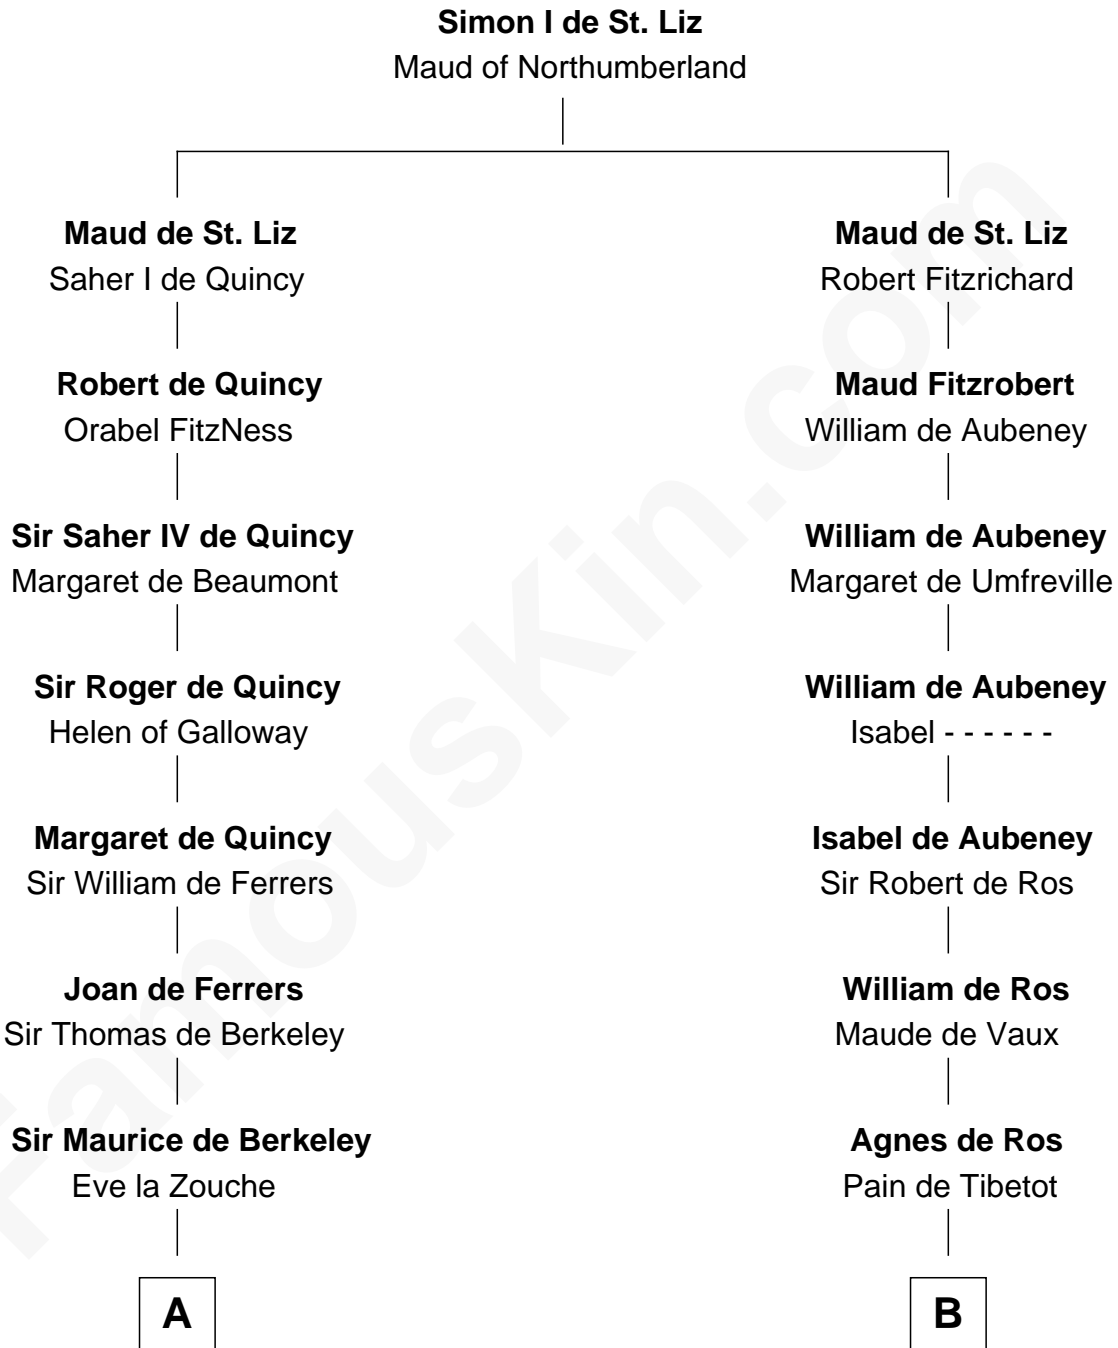

FamousKin.com

Relationship Chart of

Nicholas Gilman

Signer of the U.S. Constitution

20th cousin 1 time removed of

Caesar Rodney

Signer of the Declaration of Independence

C

Elizabeth Denison

Rev. John Rogers

Rev. Nathaniel Rogers

Sarah Purkiss

Elizabeth Rogers

Rev. John Taylor

Ann Taylor

Nicholas Gilman

Nicholas Gilman

Signer of the U.S. Constitution

D

William Rodney

Rachel - - - - -

Capt. William Rodney

Sarah Jones

Caesar Rodney