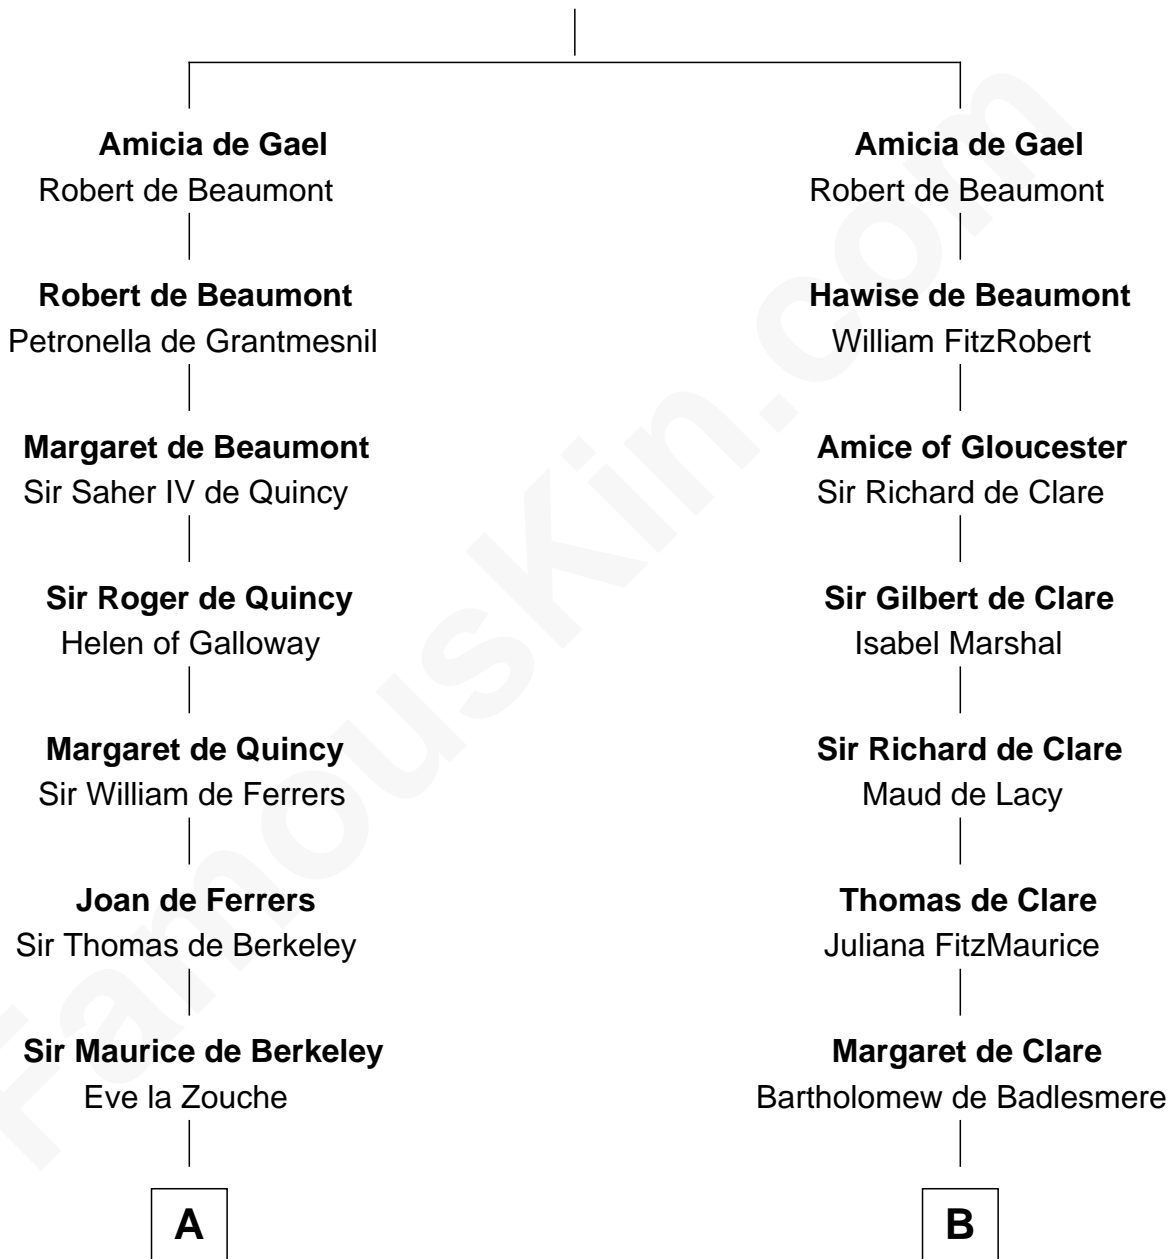

FamousKin.com

Relationship Chart of Nicholas Gilman

Signer of the U.S. Constitution

20th cousin 1 time removed of

Caesar Rodney

Signer of the Declaration of Independence

Ralph de Gael

C

Elizabeth Denison

Rev. John Rogers

Rev. Nathaniel Rogers

Sarah Purkiss

Elizabeth Rogers

Rev. John Taylor

Ann Taylor

Nicholas Gilman

Nicholas Gilman

Signer of the U.S. Constitution

D

William Rodney

Rachel - - - - -

Capt. William Rodney

Sarah Jones

Caesar Rodney