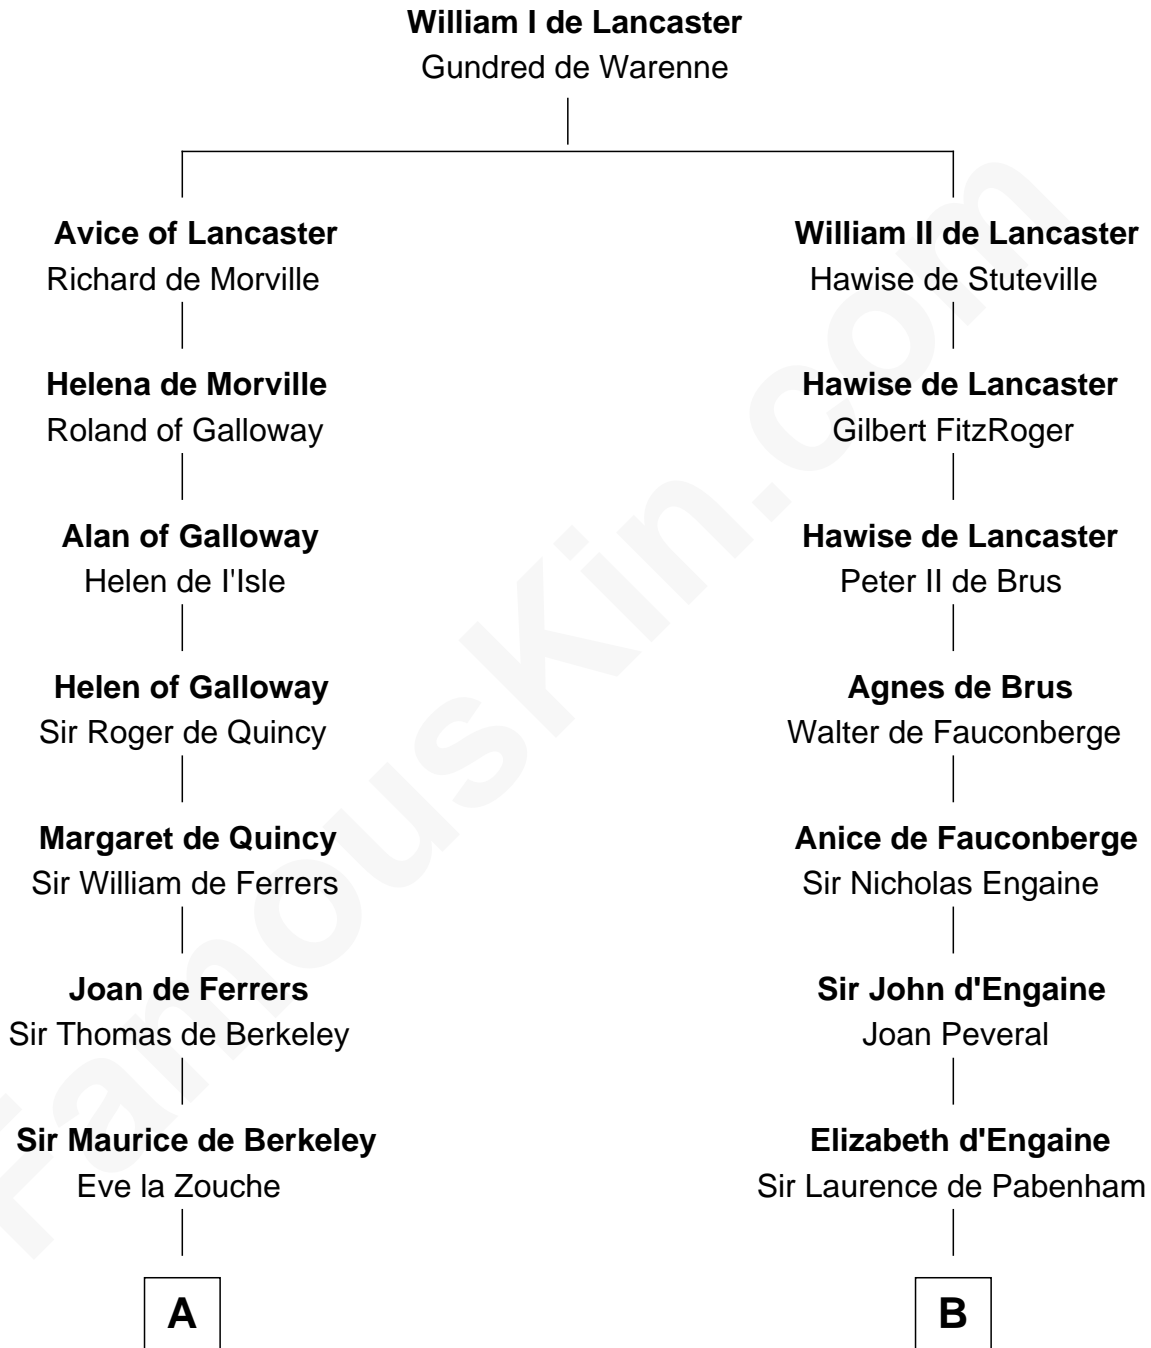

# FamousKin.com

## Relationship Chart of Nicholas Gilman

*Signer of the U.S. Constitution*

18th cousin 3 times removed of

**Caesar Rodney**

*Signer of the Declaration of Independence*

**C**

**Elizabeth Denison**

Rev. John Rogers

**D**

**Caesar Rodney**

Elizabeth Crawford

**Caesar Rodney**

*Signer of Declaration of Independence*

FamousKin.com