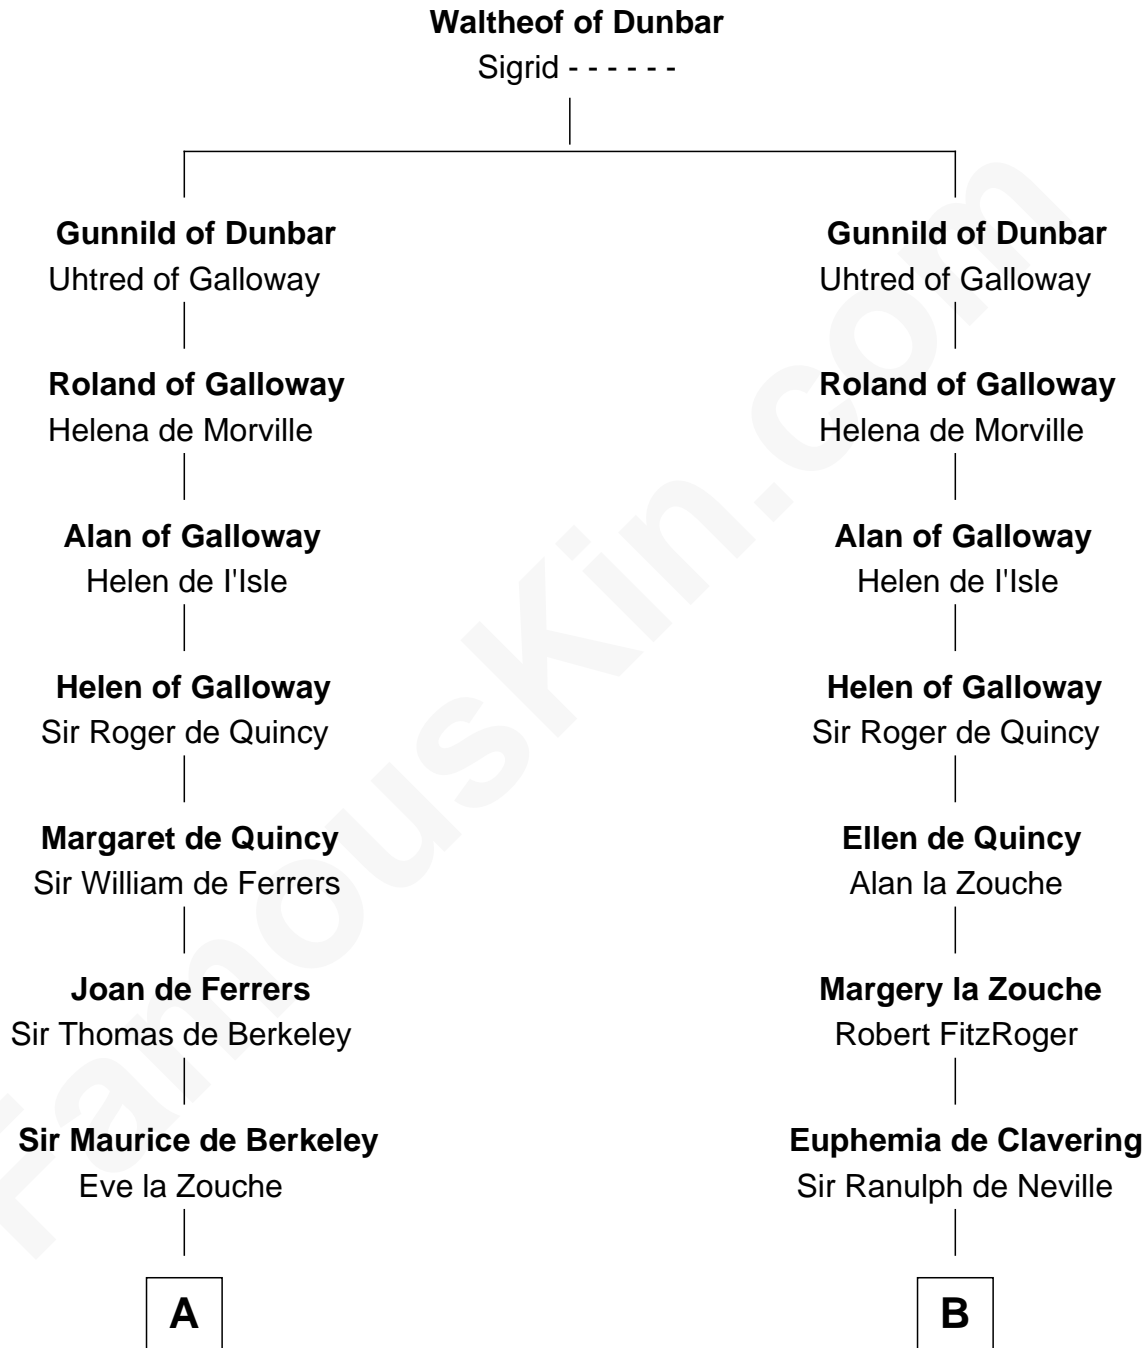

# FamousKin.com

## Relationship Chart of Nicholas Gilman

*Signer of the U.S. Constitution*

20th cousin 1 time removed of

**Caesar Rodney**

*Signer of the Declaration of Independence*

**C**

**Elizabeth Denison**

Rev. John Rogers

**D**

**William Rodney**

Rachel - - - - -

**Capt. William Rodney**

Sarah Jones

**Caesar Rodney**

Elizabeth Crawford

**Caesar Rodney**