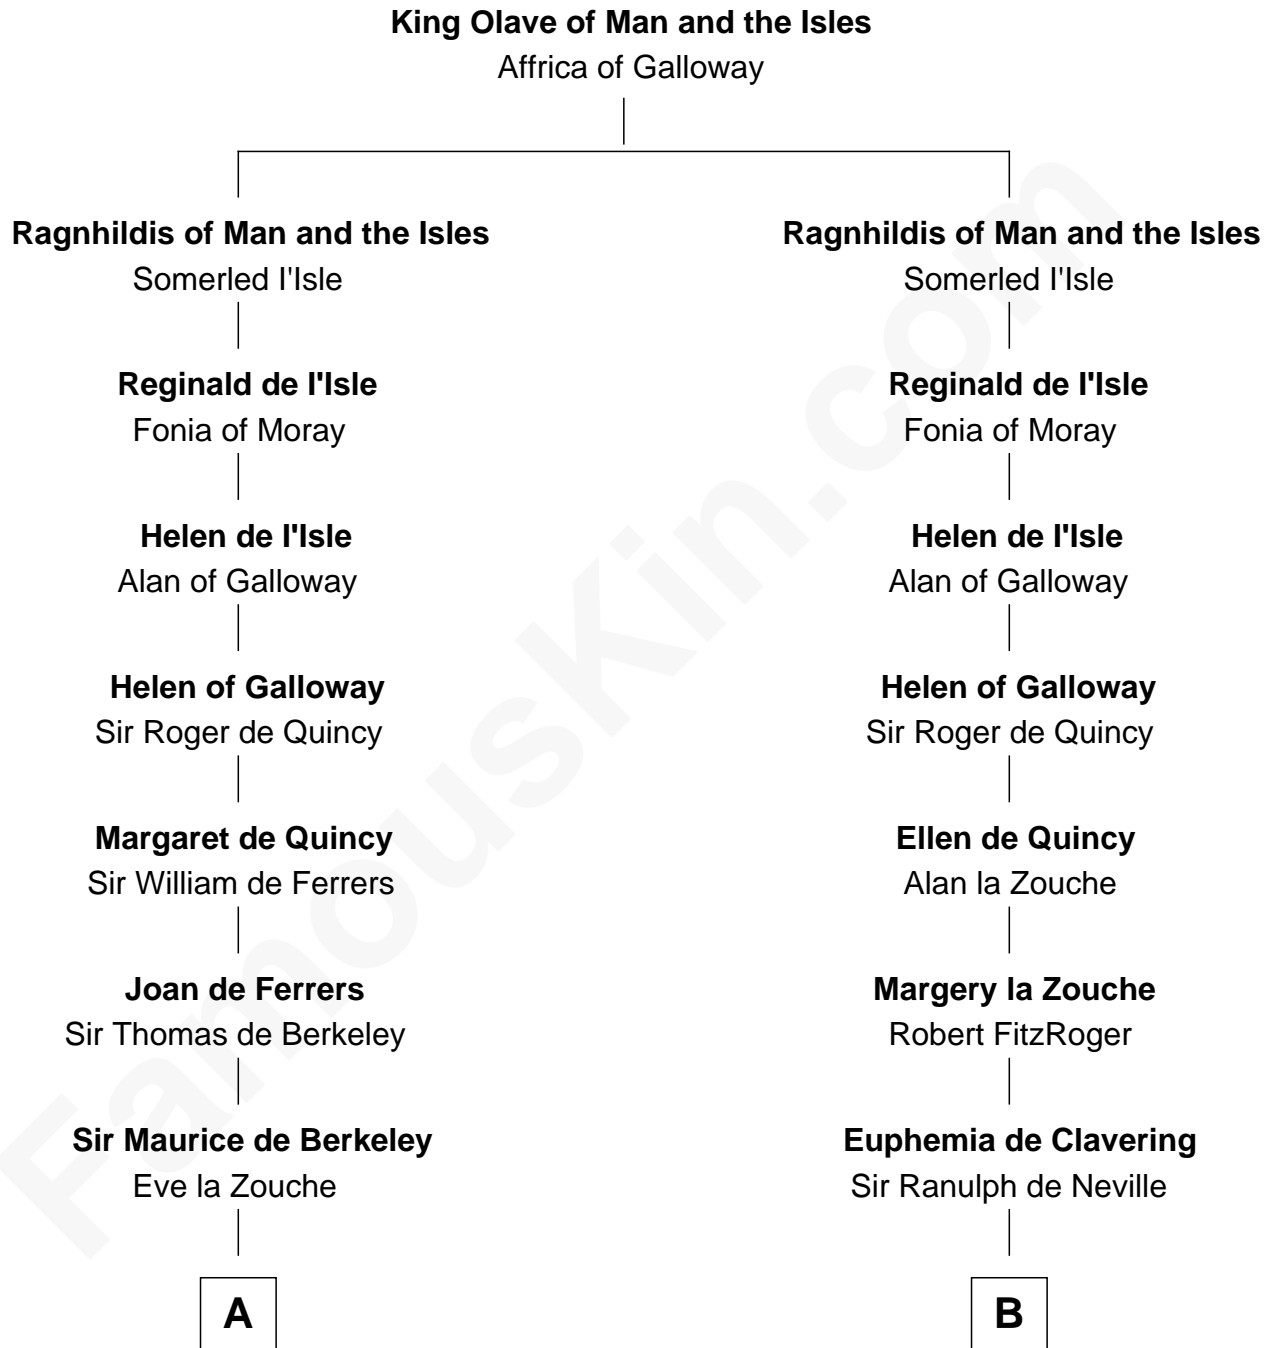

FamousKin.com

Relationship Chart of Nicholas Gilman

Signer of the U.S. Constitution

20th cousin 1 time removed of

Caesar Rodney

Signer of the Declaration of Independence

C

Elizabeth Denison

Signer of the U.S. Constitution

D

William Rodney

Rachel - - - - -

Capt. William Rodney

Sarah Jones

Caesar Rodney

Elizabeth Crawford