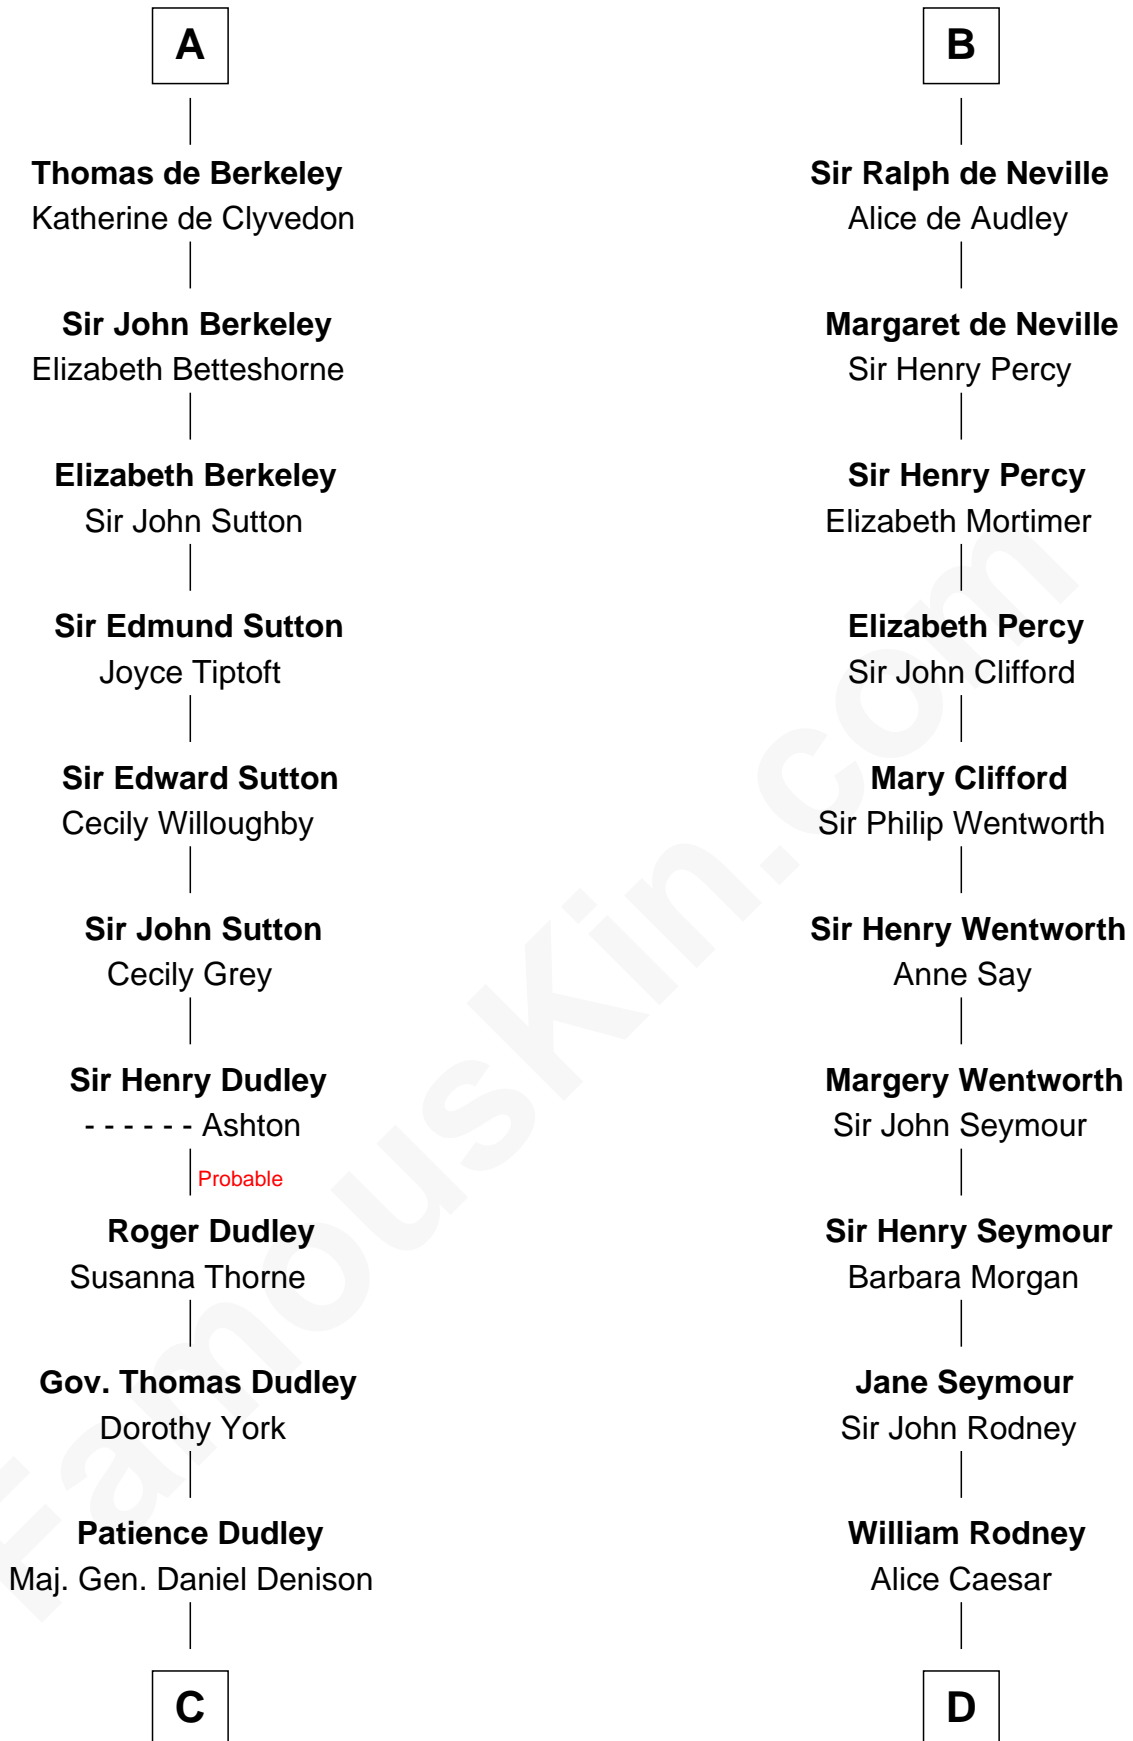

FamousKin.com

Relationship Chart of

Nicholas Gilman

Signer of the U.S. Constitution

20th cousin 1 time removed of

Caesar Rodney

Signer of the Declaration of Independence

C

Elizabeth Denison

Rev. John Rogers

Rev. Nathaniel Rogers

Sarah Purkiss

Elizabeth Rogers

Rev. John Taylor

Ann Taylor

Nicholas Gilman

Nicholas Gilman

Signer of the U.S. Constitution

D

William Rodney

Rachel - - - - -

Capt. William Rodney

Sarah Jones

Caesar Rodney