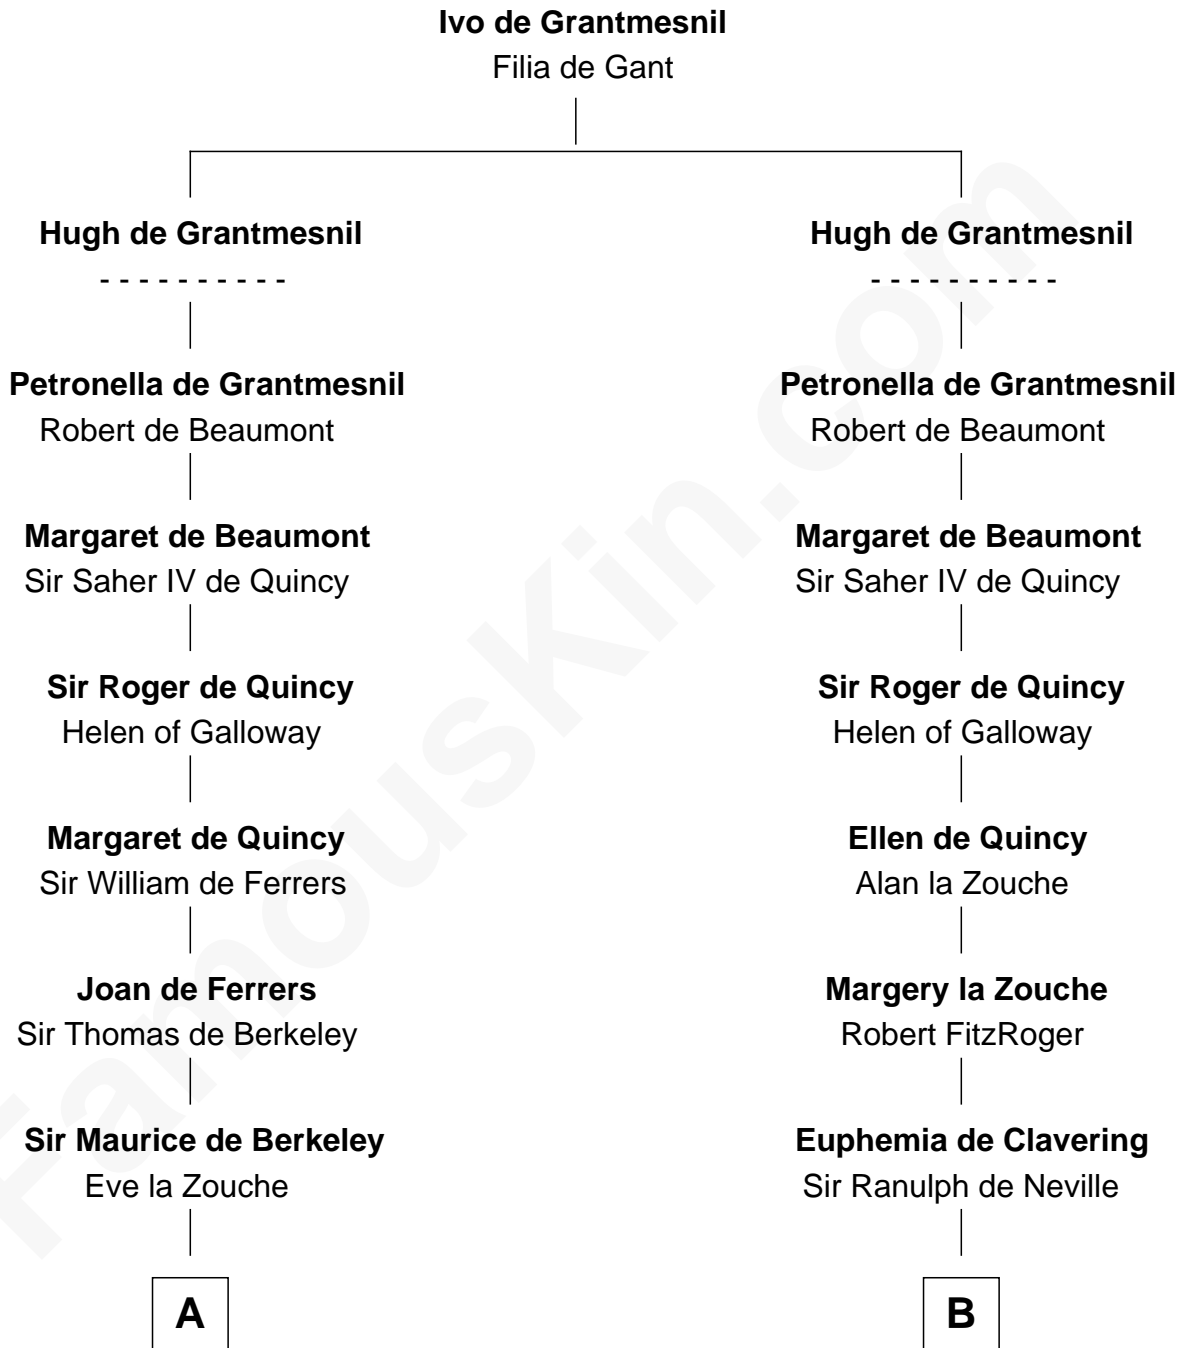

FamousKin.com

Relationship Chart of

Nicholas Gilman

Signer of the U.S. Constitution

20th cousin 1 time removed of

Caesar Rodney

Signer of the Declaration of Independence

C

Elizabeth Denison

Rev. John Rogers

Rev. Nathaniel Rogers

Sarah Purkiss

Elizabeth Rogers

Rev. John Taylor

Ann Taylor

Nicholas Gilman

Nicholas Gilman

Signer of the U.S. Constitution

D

William Rodney

Rachel - - - - -

Capt. William Rodney

Sarah Jones

Caesar Rodney