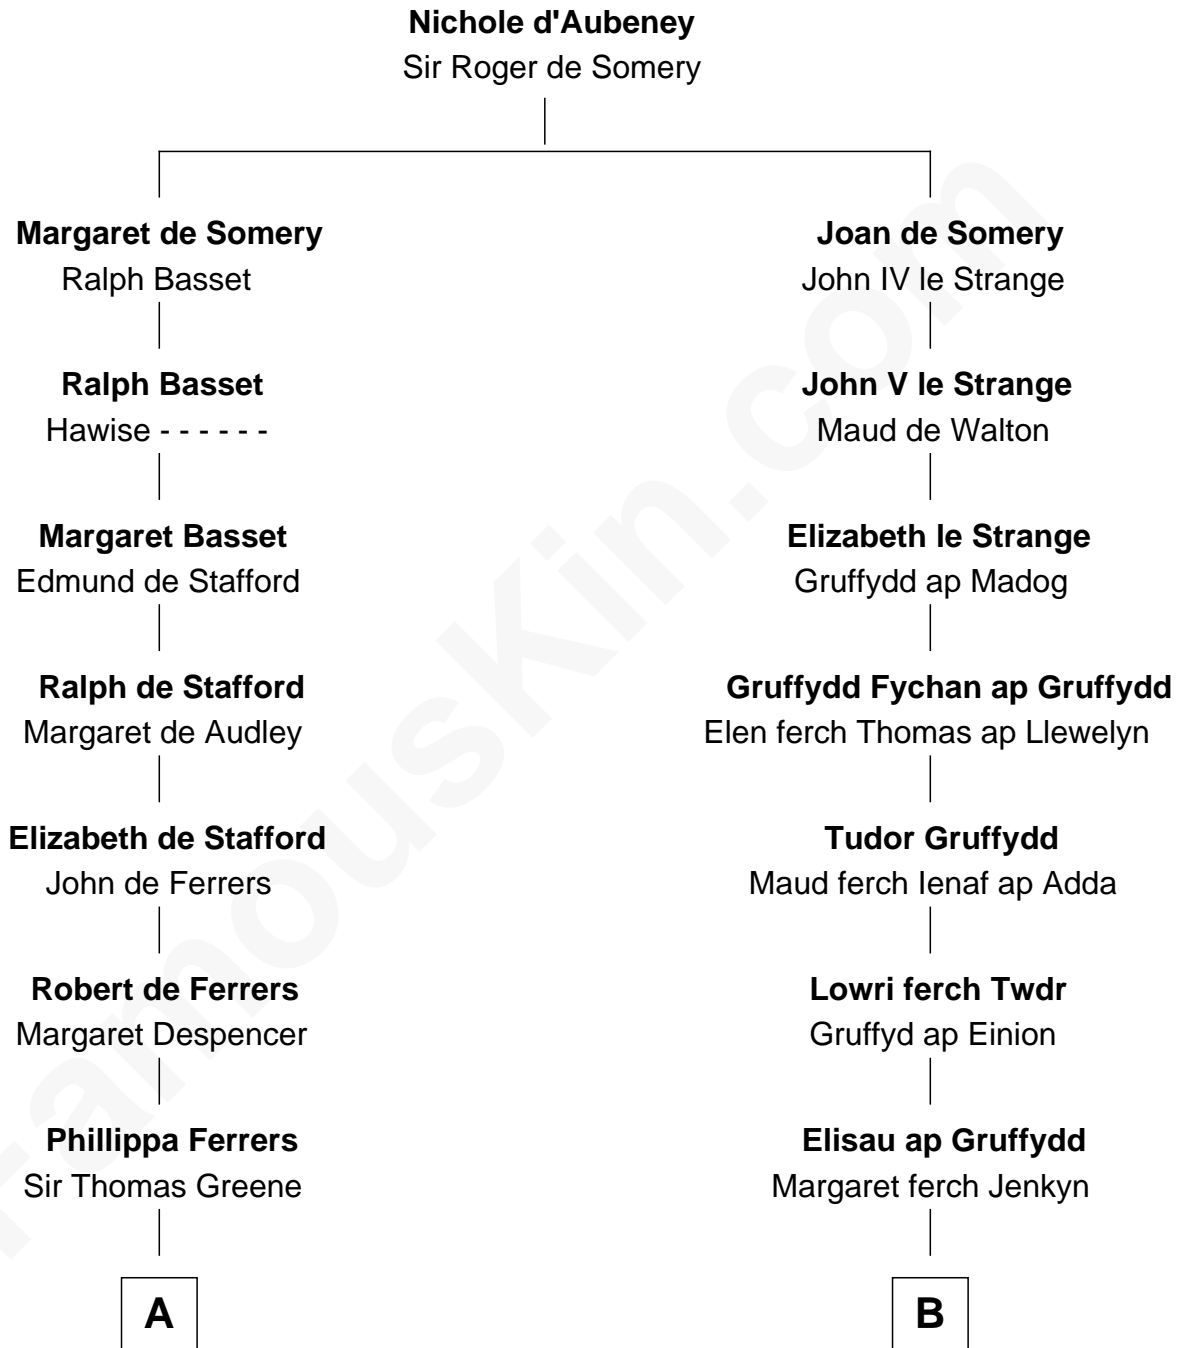

# FamousKin.com Relationship Chart of

**Nicholas Gilman**

*Signer of the U.S. Constitution*

12th cousin 7 times removed of

**Elihu Yale**

*Benefactor and Namesake of Yale College*

**C**

—  
**Rev. John Taylor**

Elizabeth Rogers

—  
**Ann Taylor**

Nicholas Gilman

—  
**Nicholas Gilman**

*Signer of the U.S. Constitution*

FamousKin.com