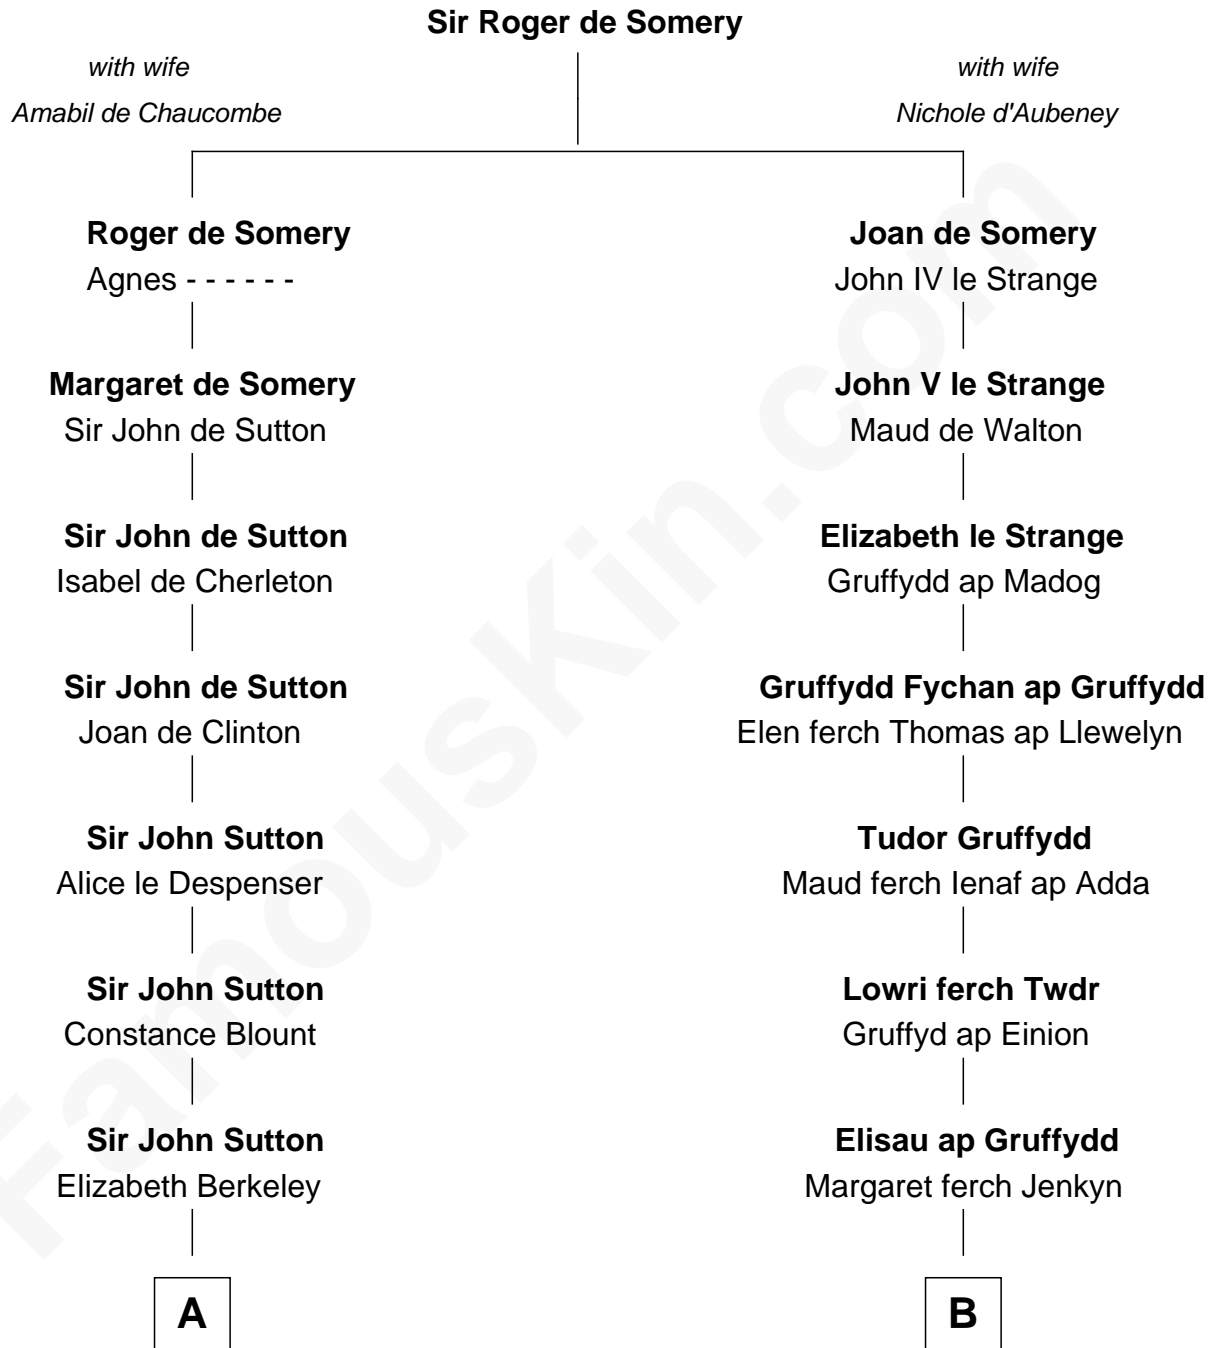

# FamousKin.com Relationship Chart of

**Nicholas Gilman**

*Signer of the U.S. Constitution*

12th cousin 6 times removed of

**Elihu Yale**

*Benefactor and Namesake of Yale College*

**C**

—  
**Ann Taylor**  
Nicholas Gilman

—  
**Nicholas Gilman**  
*Signer of the U.S. Constitution*

FamousKin.com