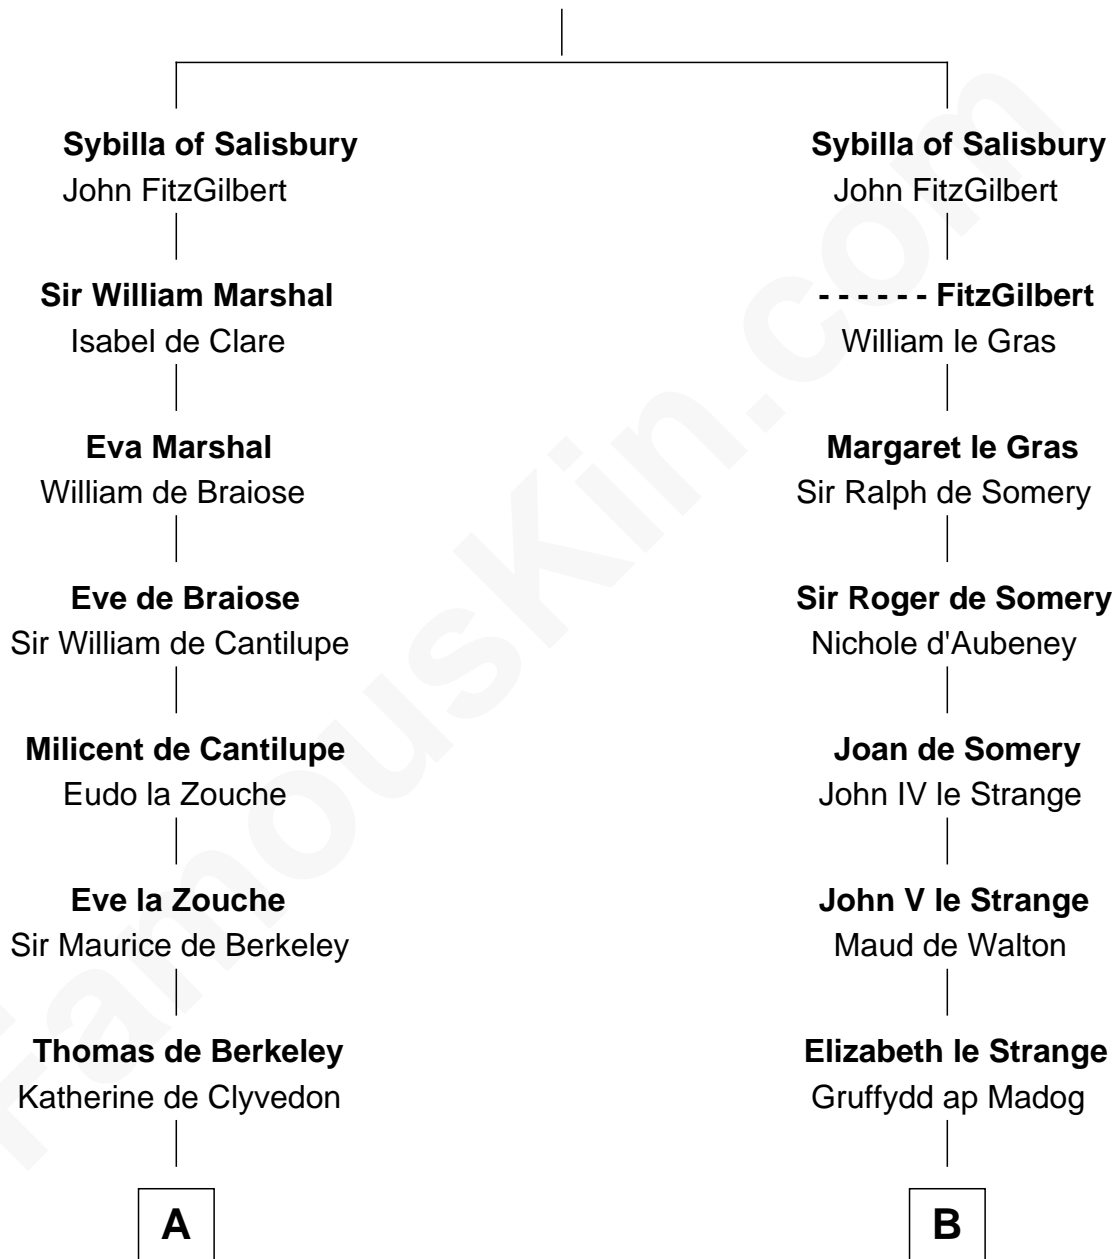

FamousKin.com

Relationship Chart of Nicholas Gilman

Signer of the U.S. Constitution

16th cousin 4 times removed of

Elihu Yale

Benefactor and Namesake of Yale College

Walter of Salisbury

C

Rev. Nathaniel Rogers

Sarah Purkiss

Elizabeth Rogers

Rev. John Taylor

Ann Taylor

Nicholas Gilman

Nicholas Gilman

Signer of the U.S. Constitution