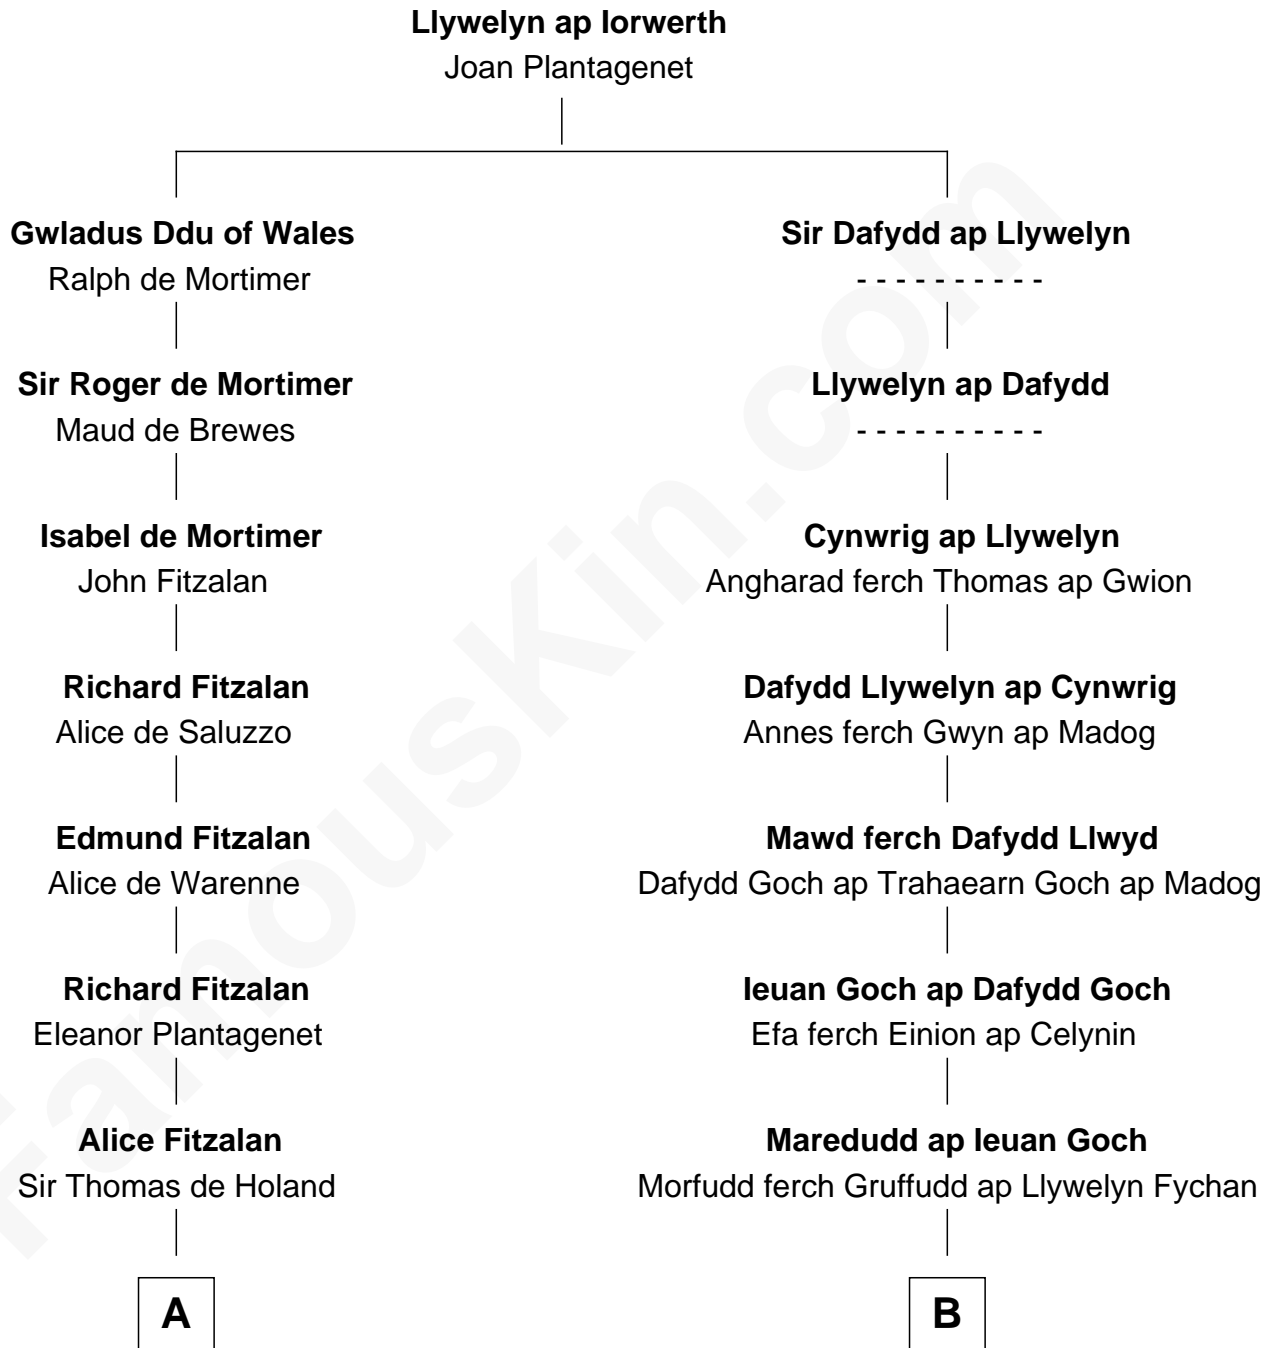

FamousKin.com Relationship Chart of

Nicholas Gilman

Signer of the U.S. Constitution

16th cousin 4 times removed of

Elihu Yale

Benefactor and Namesake of Yale College

C

Rev. Nathaniel Rogers

Sarah Purkiss

Elizabeth Rogers

Rev. John Taylor

Ann Taylor

Nicholas Gilman

Nicholas Gilman

Signer of the U.S. Constitution

FamousKin.com